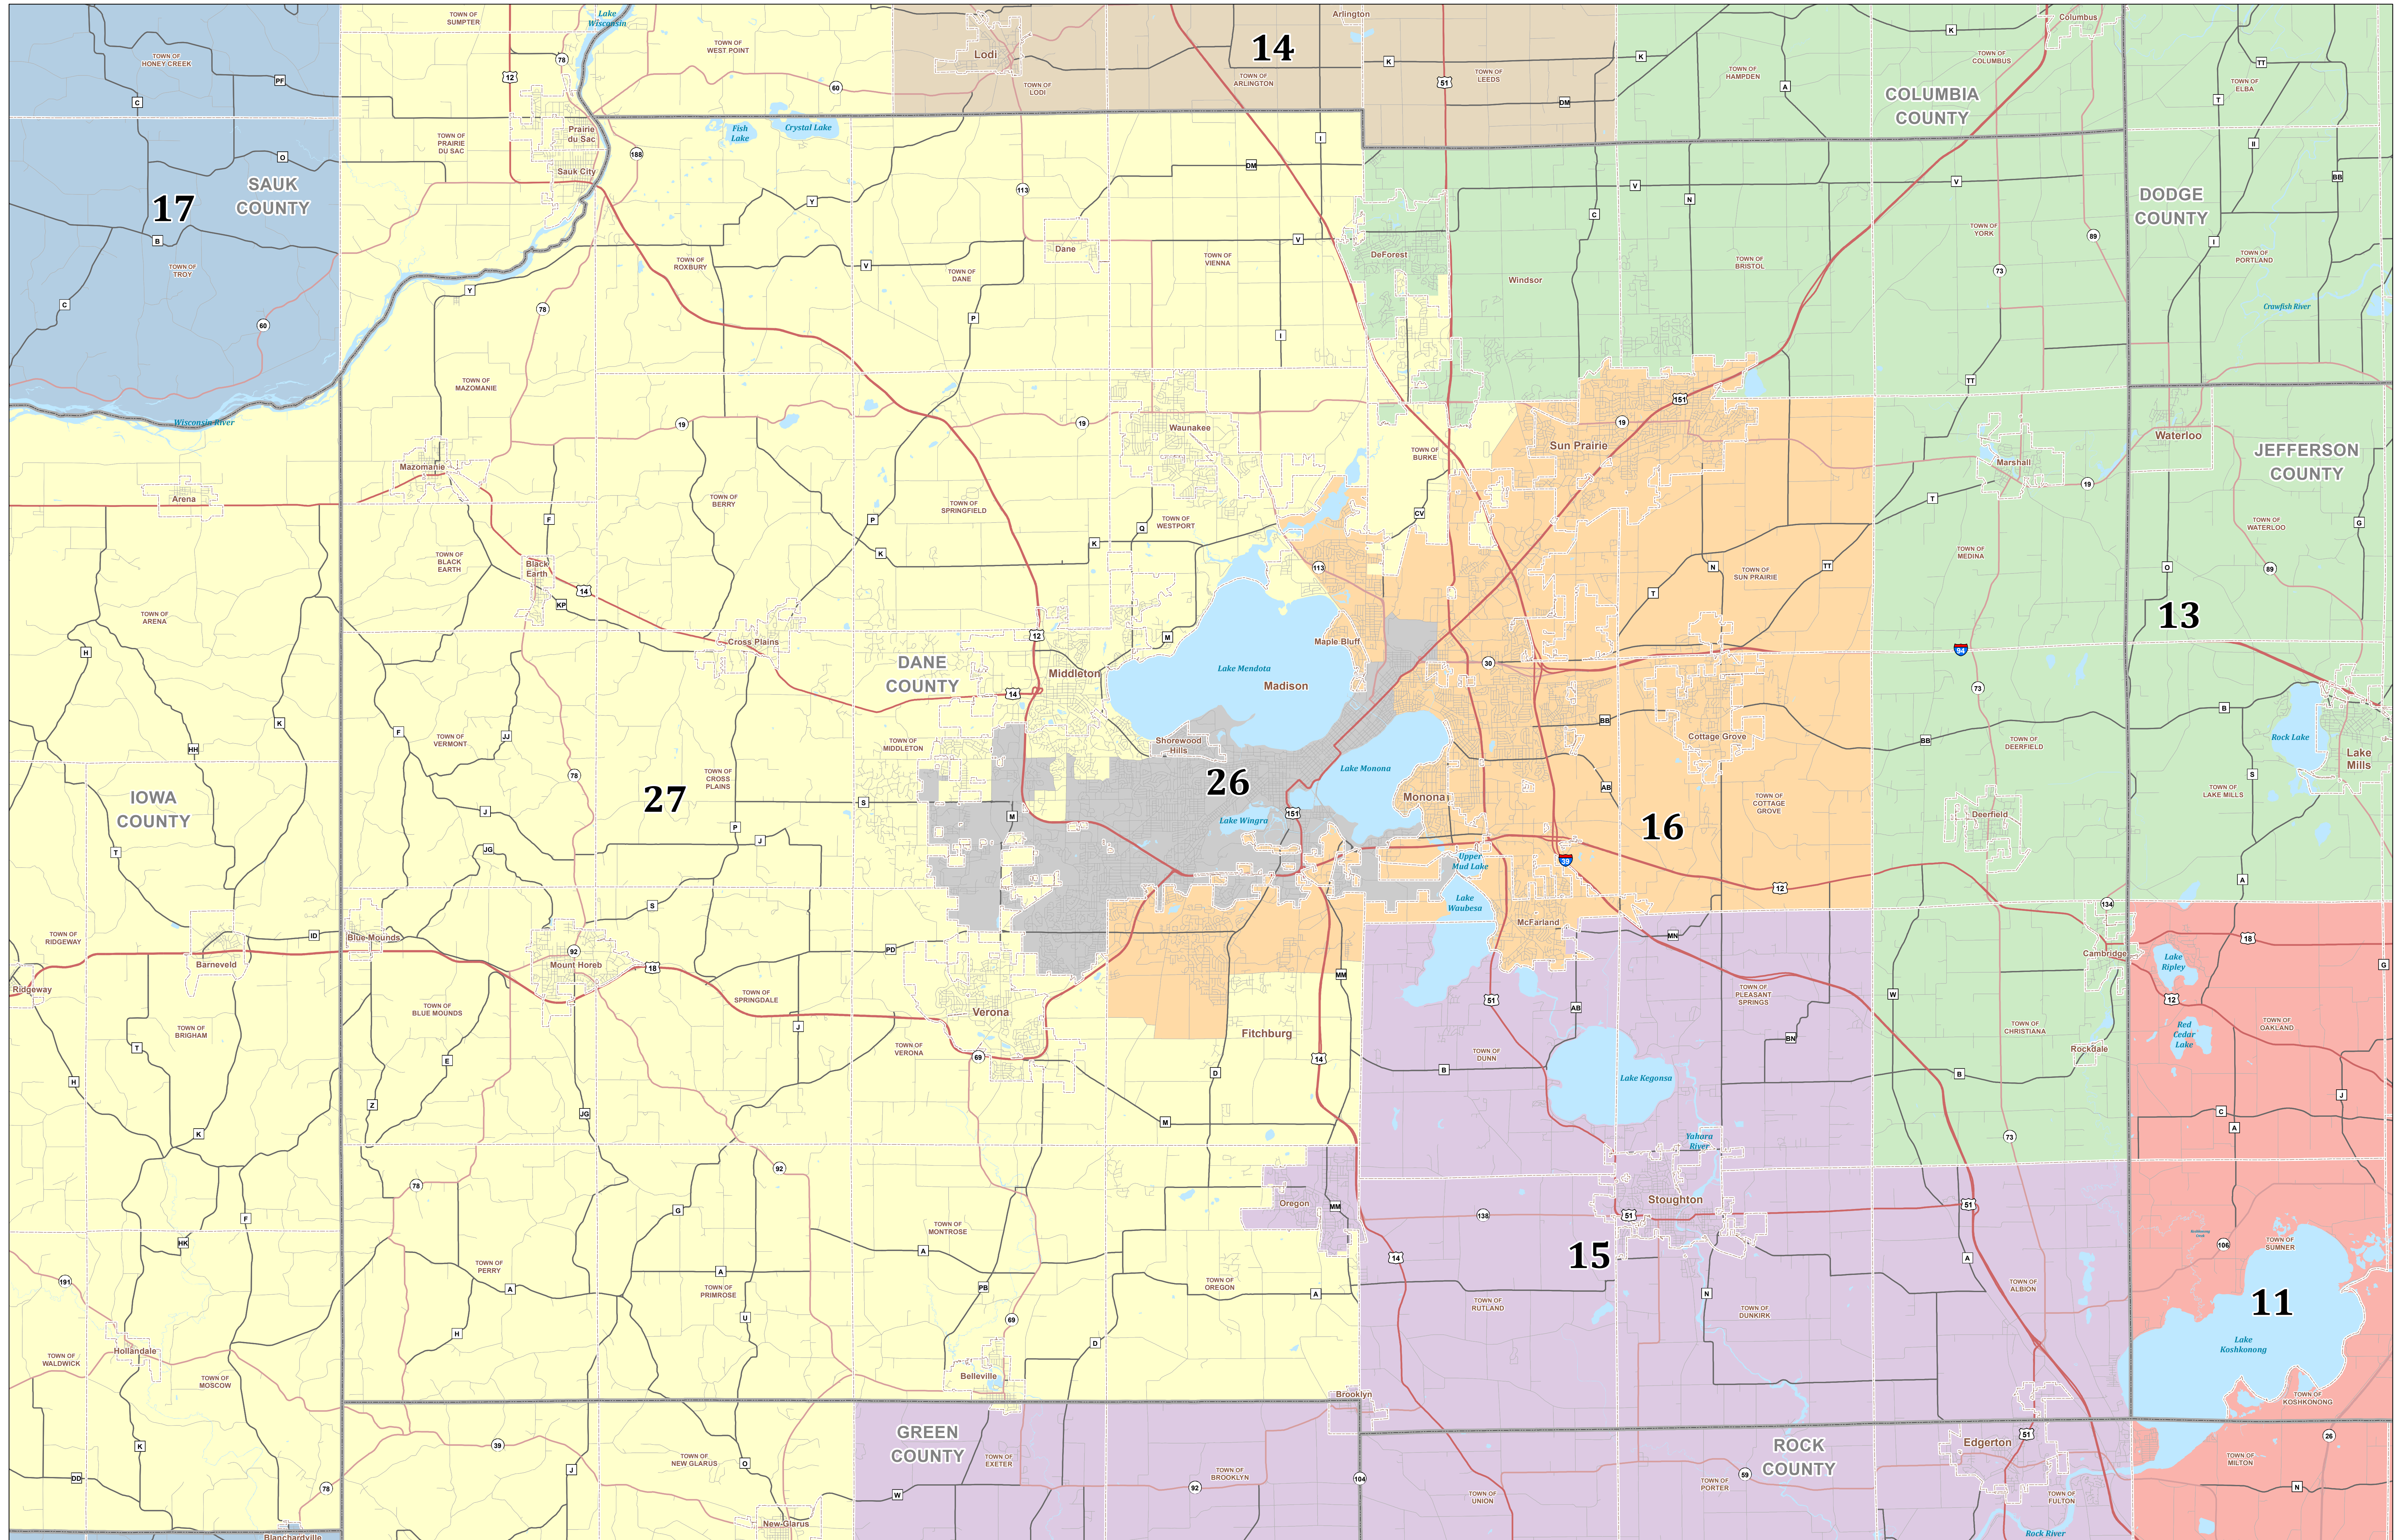

Dane County, Wisconsin

SENATE DISTRICTS

2022

Legislative Technology Services Bureau
17 W. Main St., Suite 200
Madison, WI 53703
(608) 233-1830
www.legis.wisconsin.gov/ltsb/gis