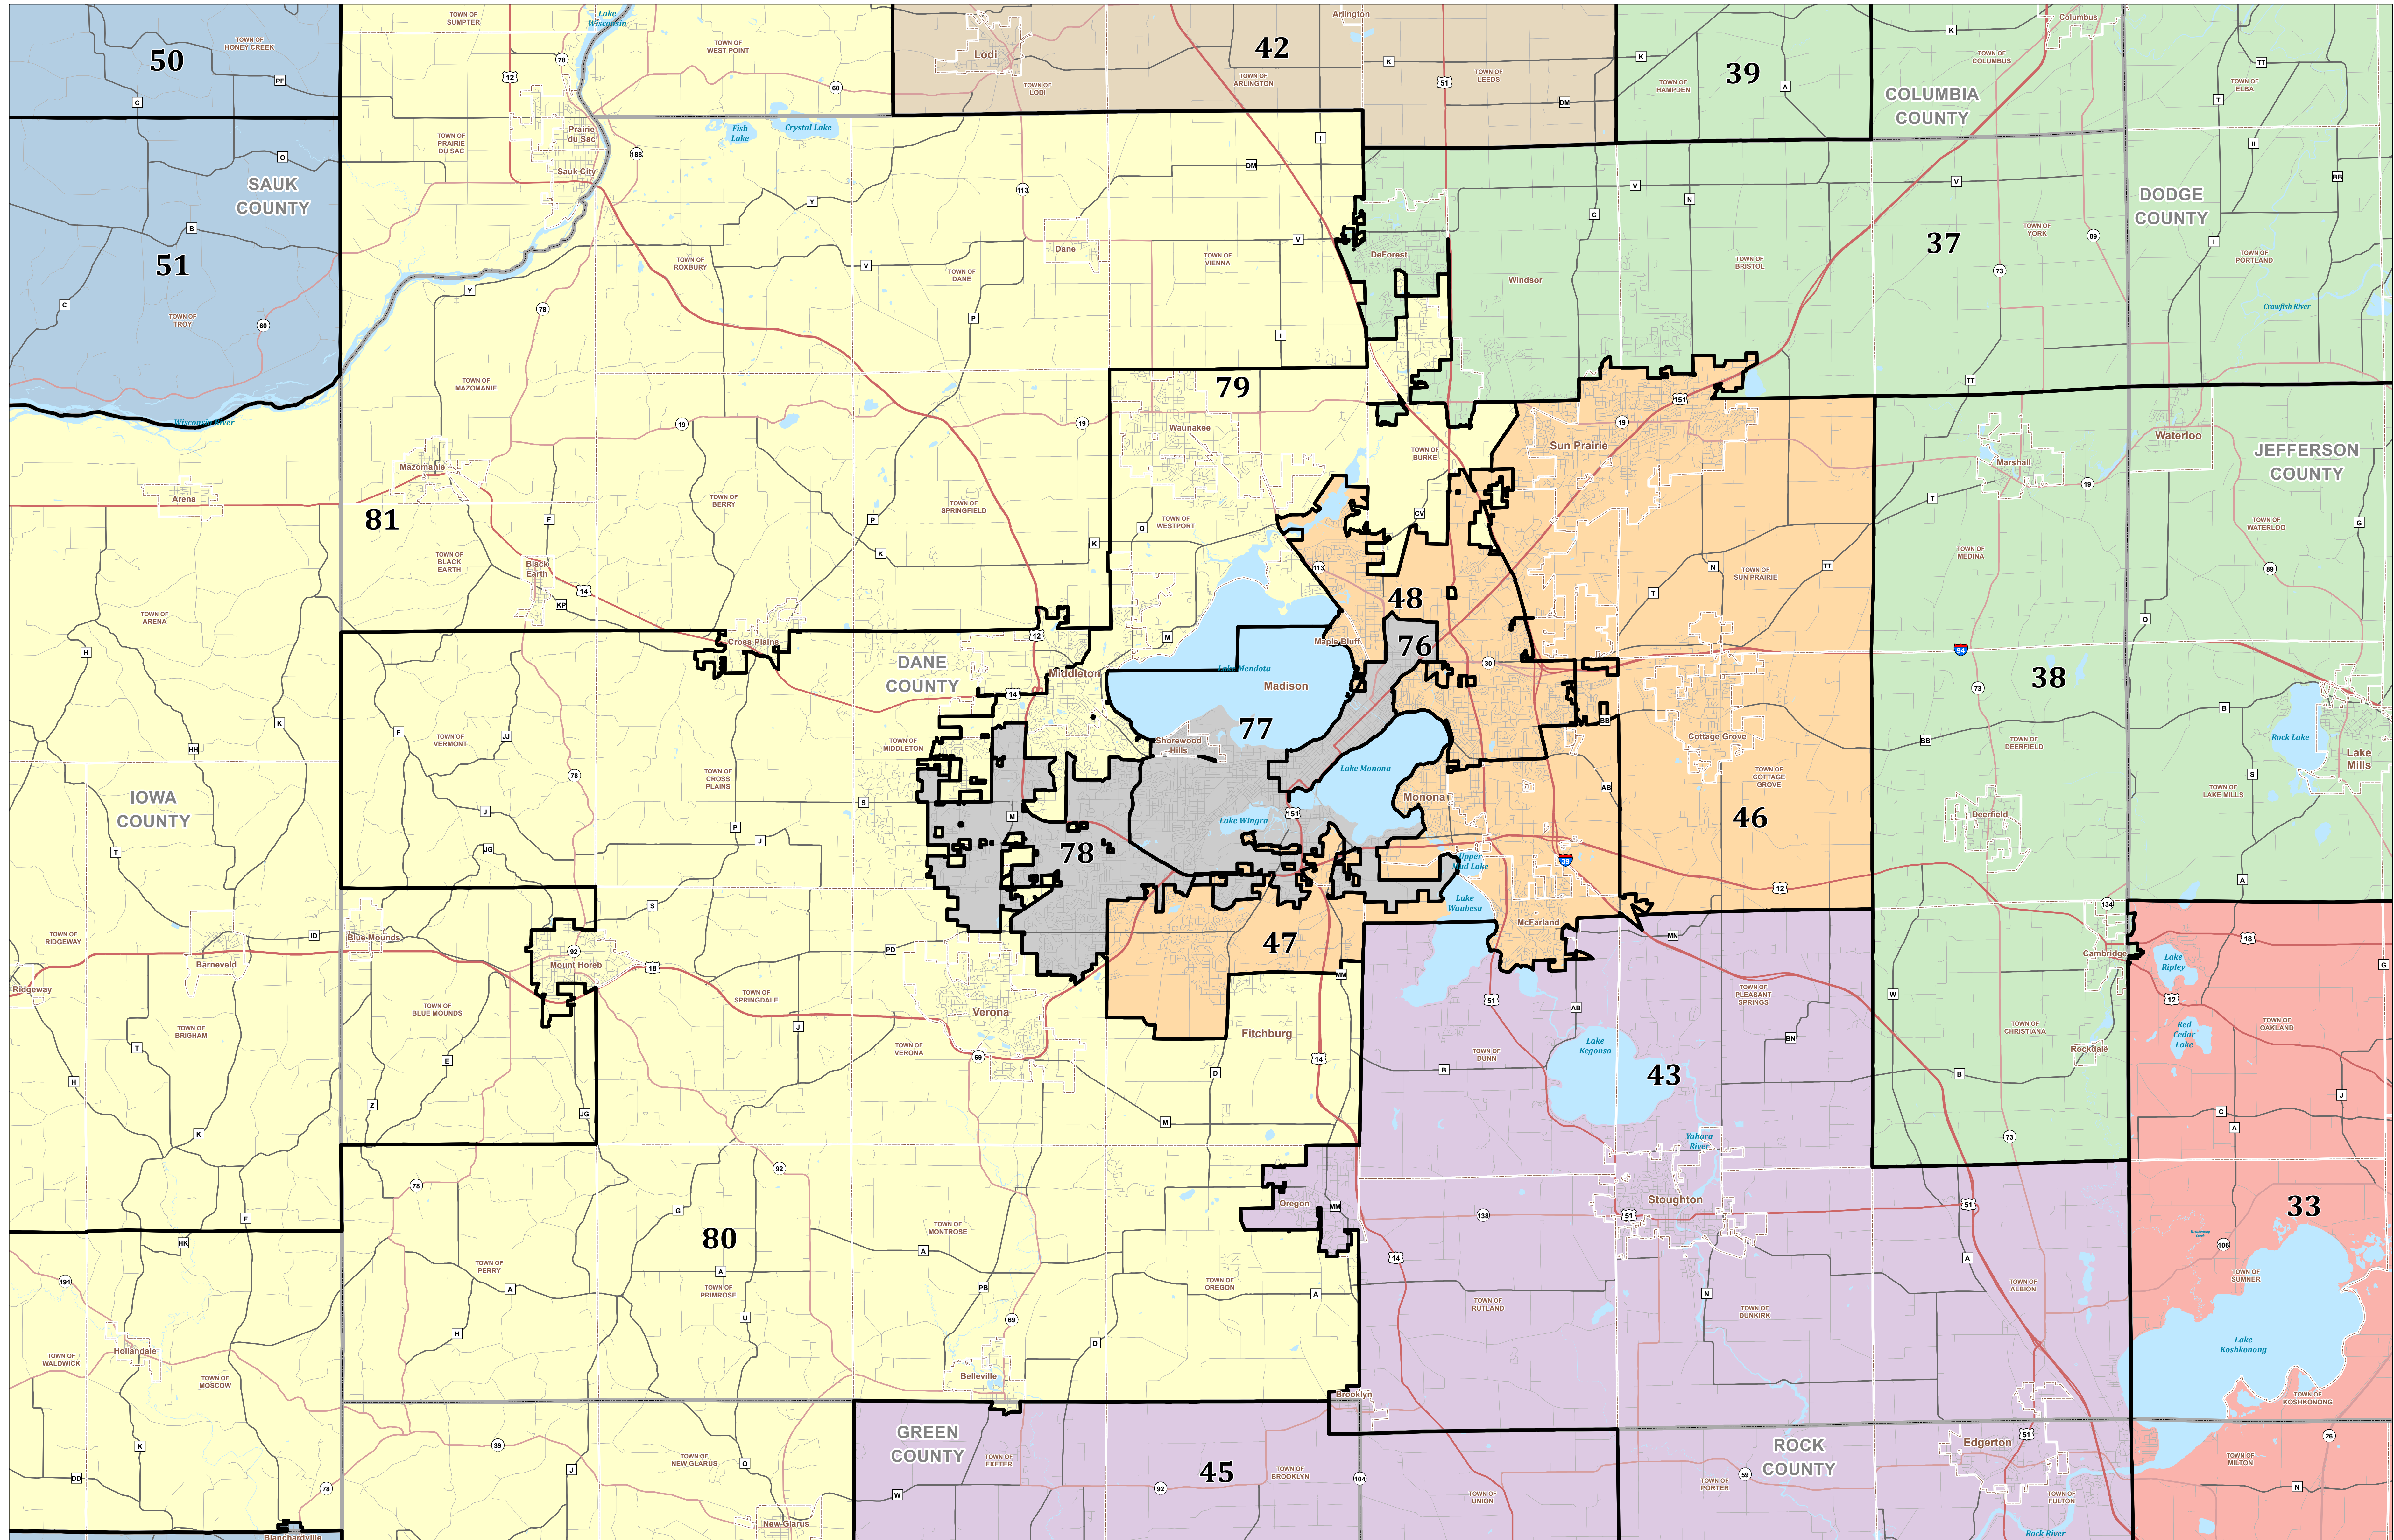

Dane County, Wisconsin

ASSEMBLY DISTRICTS

2022

Legislative Technology Services Bureau
17 W. Main St., Suite 200
Madison, WI 53703
(608) 283-1830
www.legis.wisconsin.gov/ltsb/gis