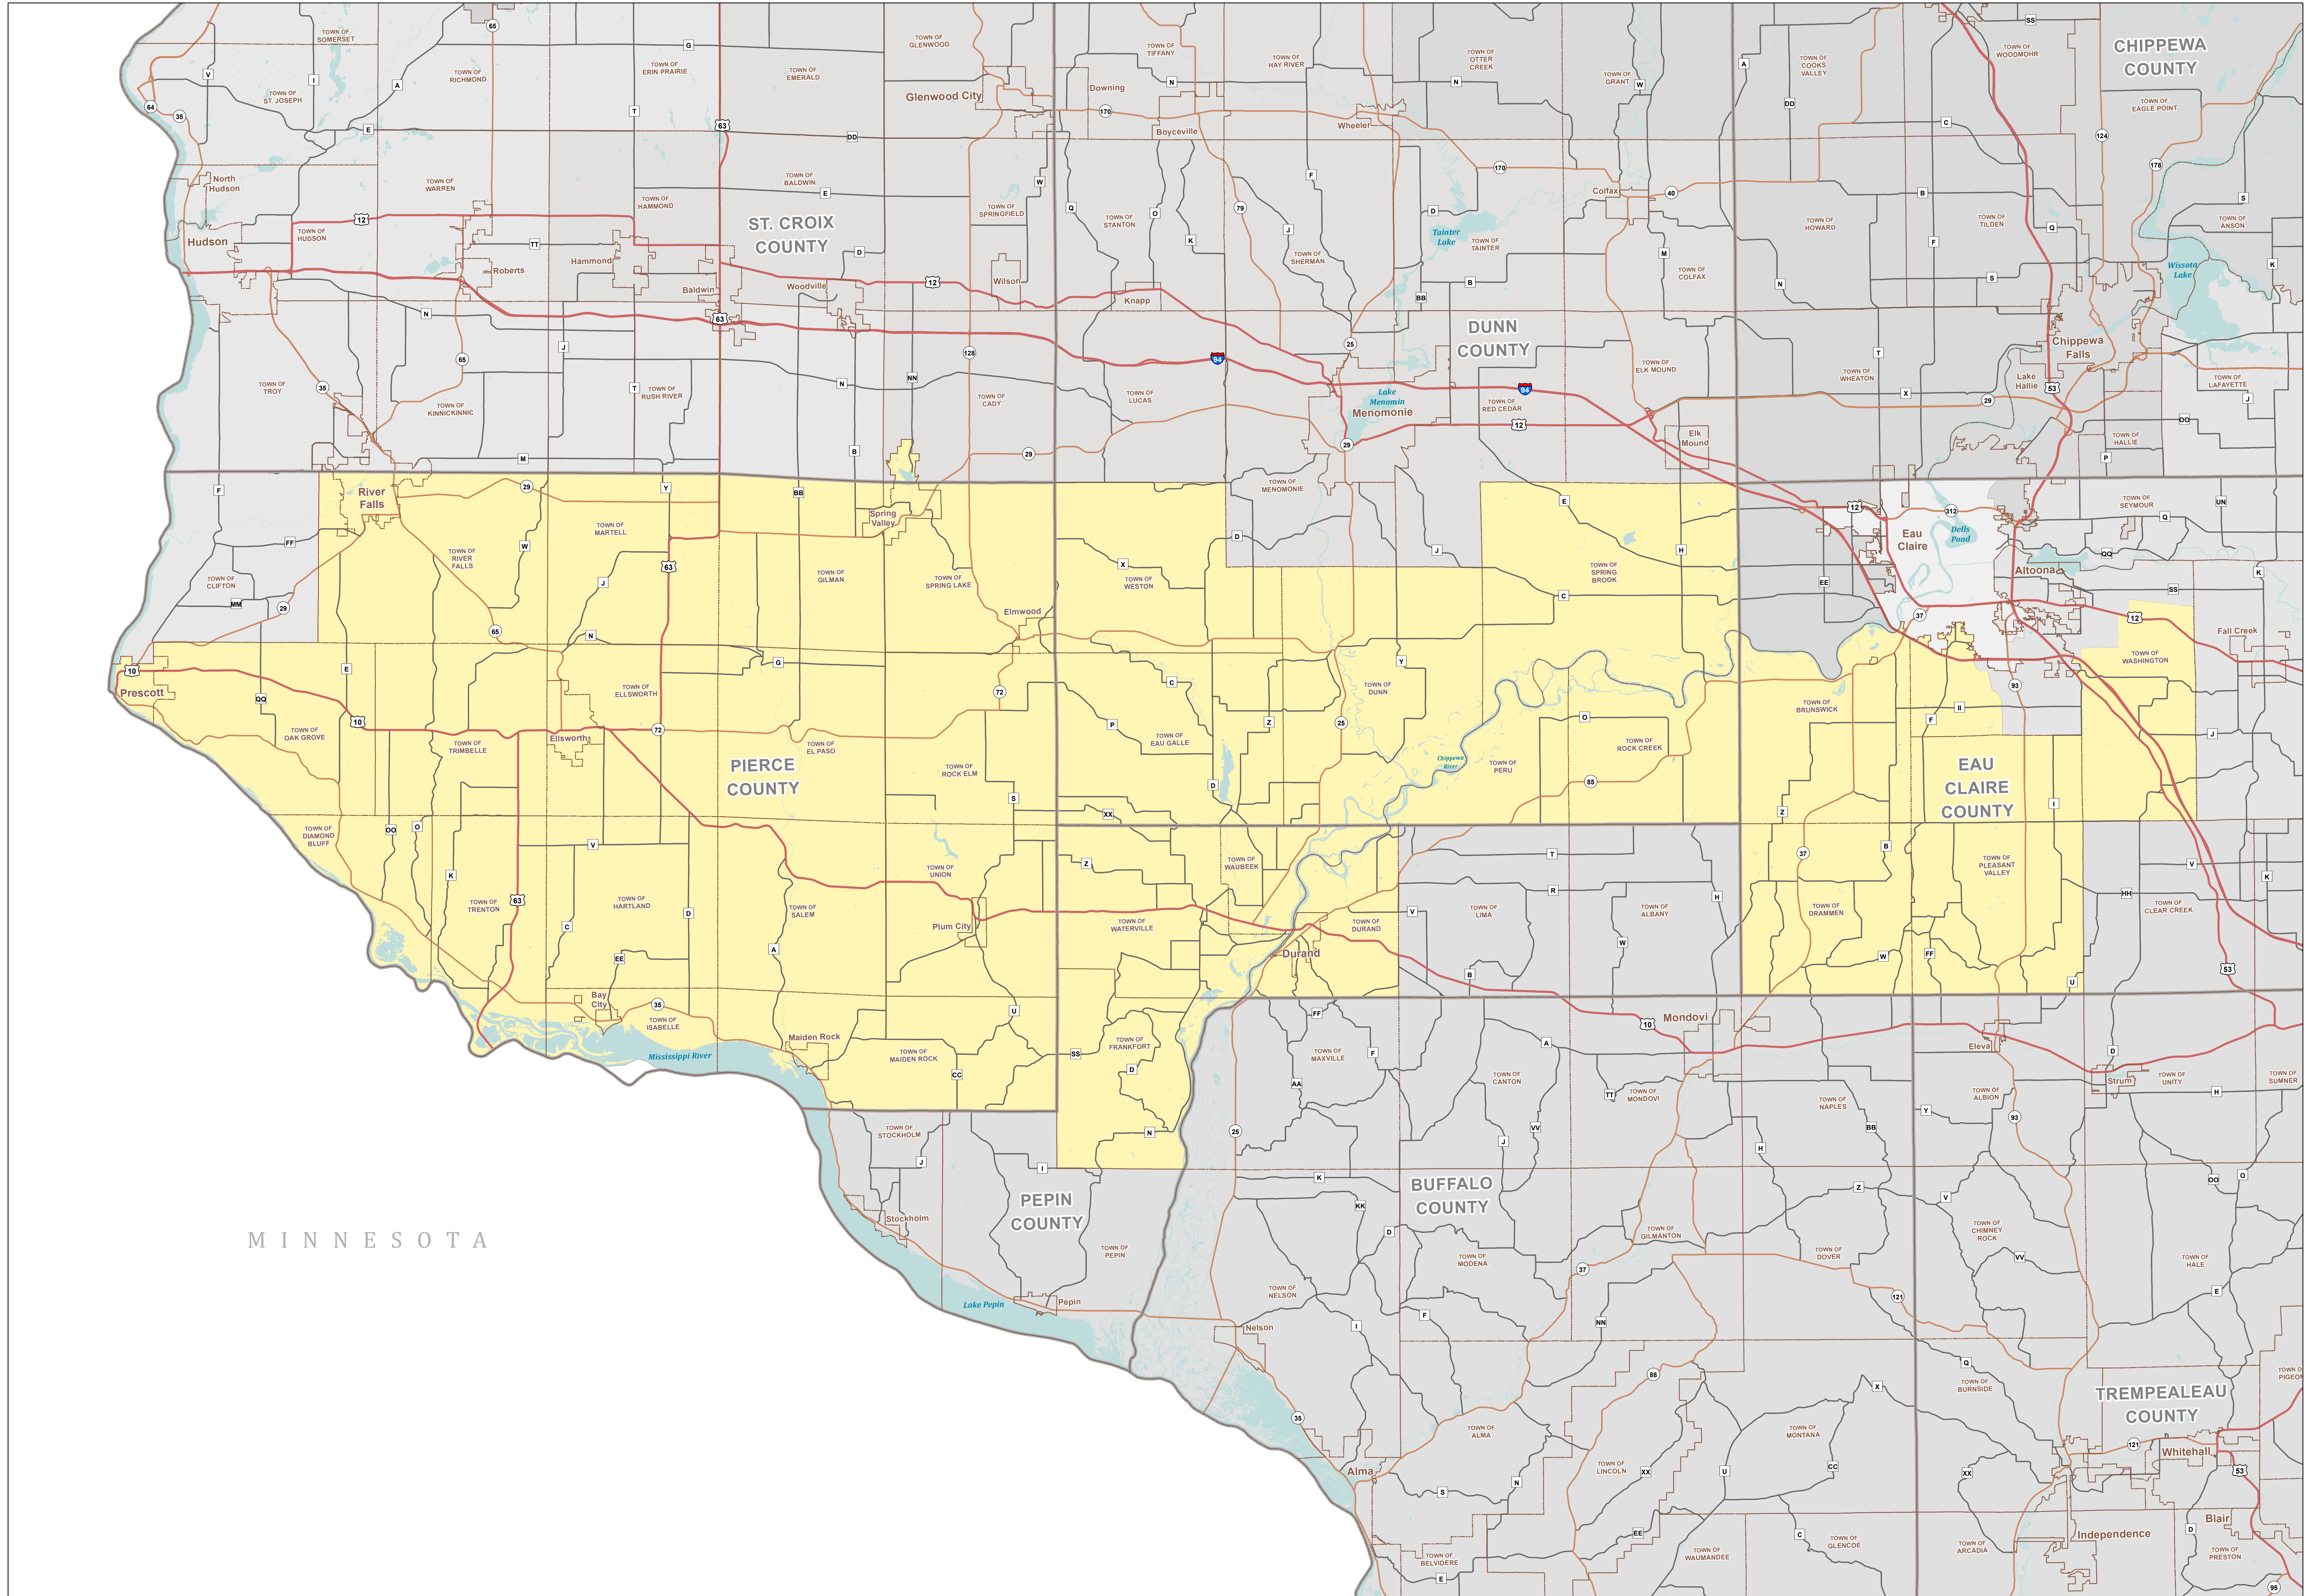

Assembly District 93

STATE OF WISCONSIN

MINNESOTA

- Interstate/U.S. Hwy
- State Hwy
- County Hwy
- Assembly District 93
- Water Bodies
- Cities, Towns, Villages
- Surrounding Districts
- Counties

Legislative Technology Services Bureau
Madison, WI 53703
(608) 283-1830
www.legis.wisconsin.gov/ltsb/gis