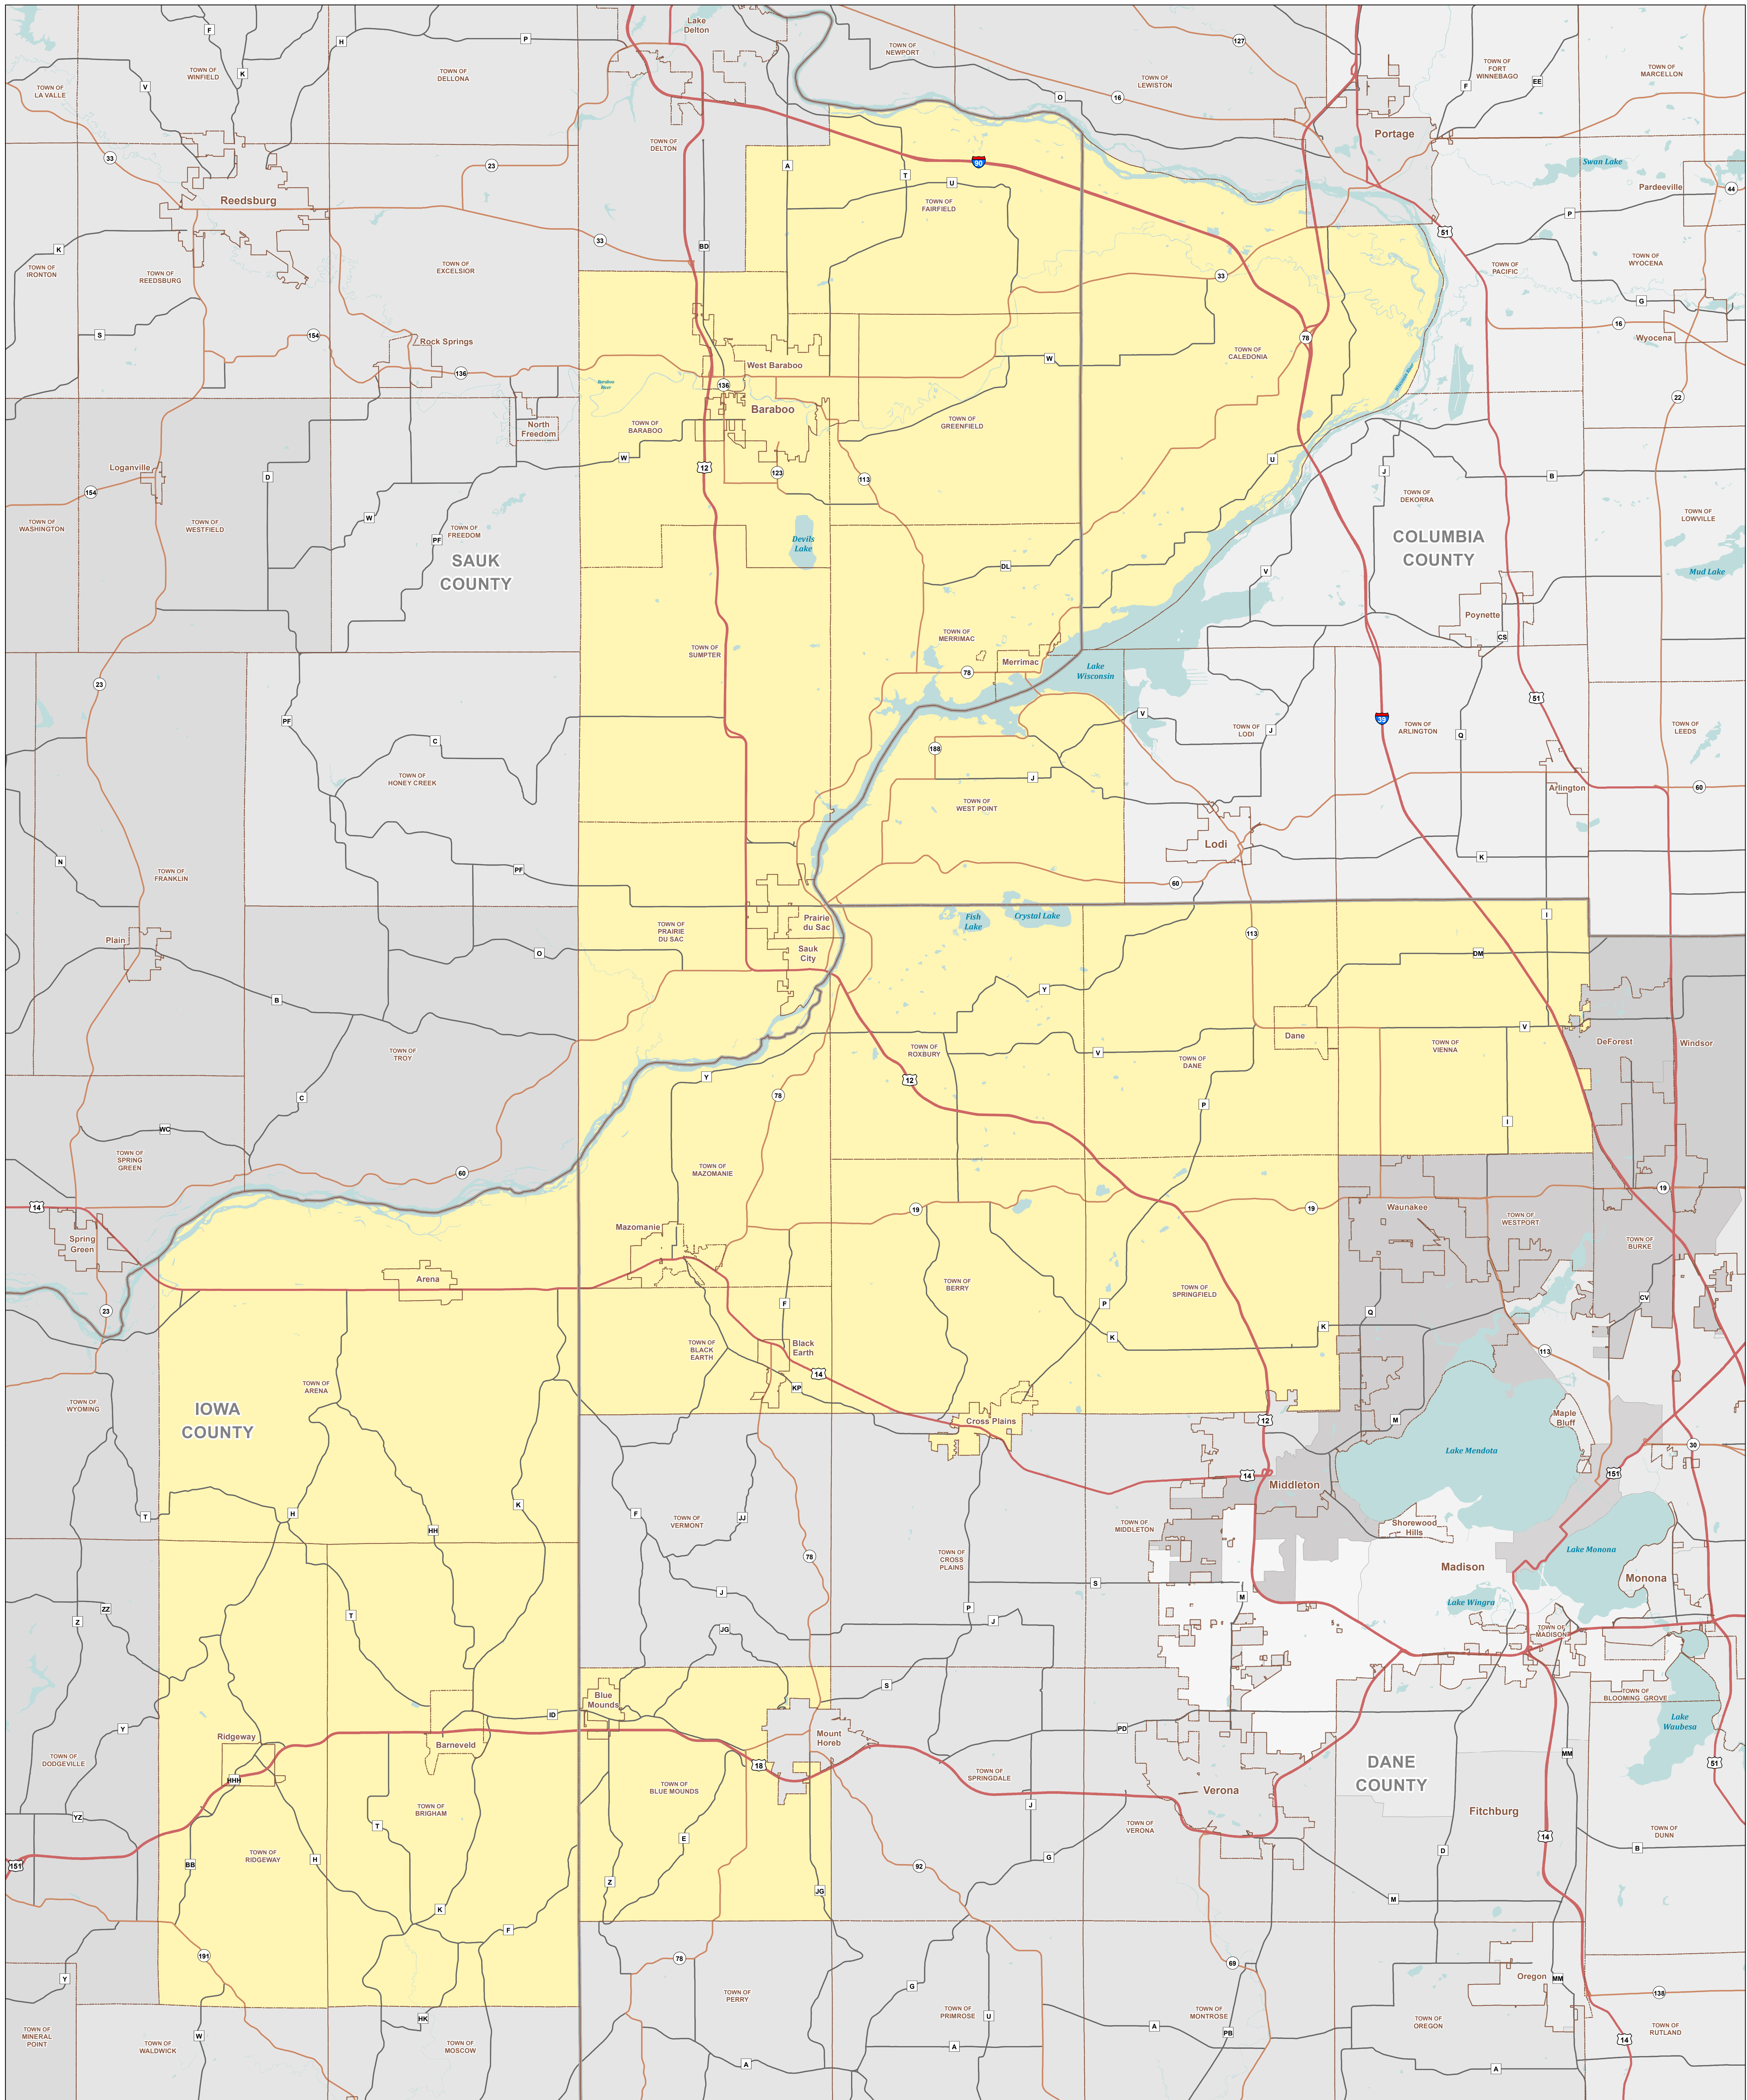

Assembly District 81

STATE OF WISCONSIN

- Interstate/U.S. Hwy
- State Hwy
- County Hwy
- Assembly District 81
- Cities, Towns, Villages
- Counties
- Water Bodies
- Surrounding Districts

Legislative Technology Services Bureau
17 W. Main St., Suite 200
Madison, WI 53703
(608) 283-1830
www.legis.wisconsin.gov/ltsb/gis