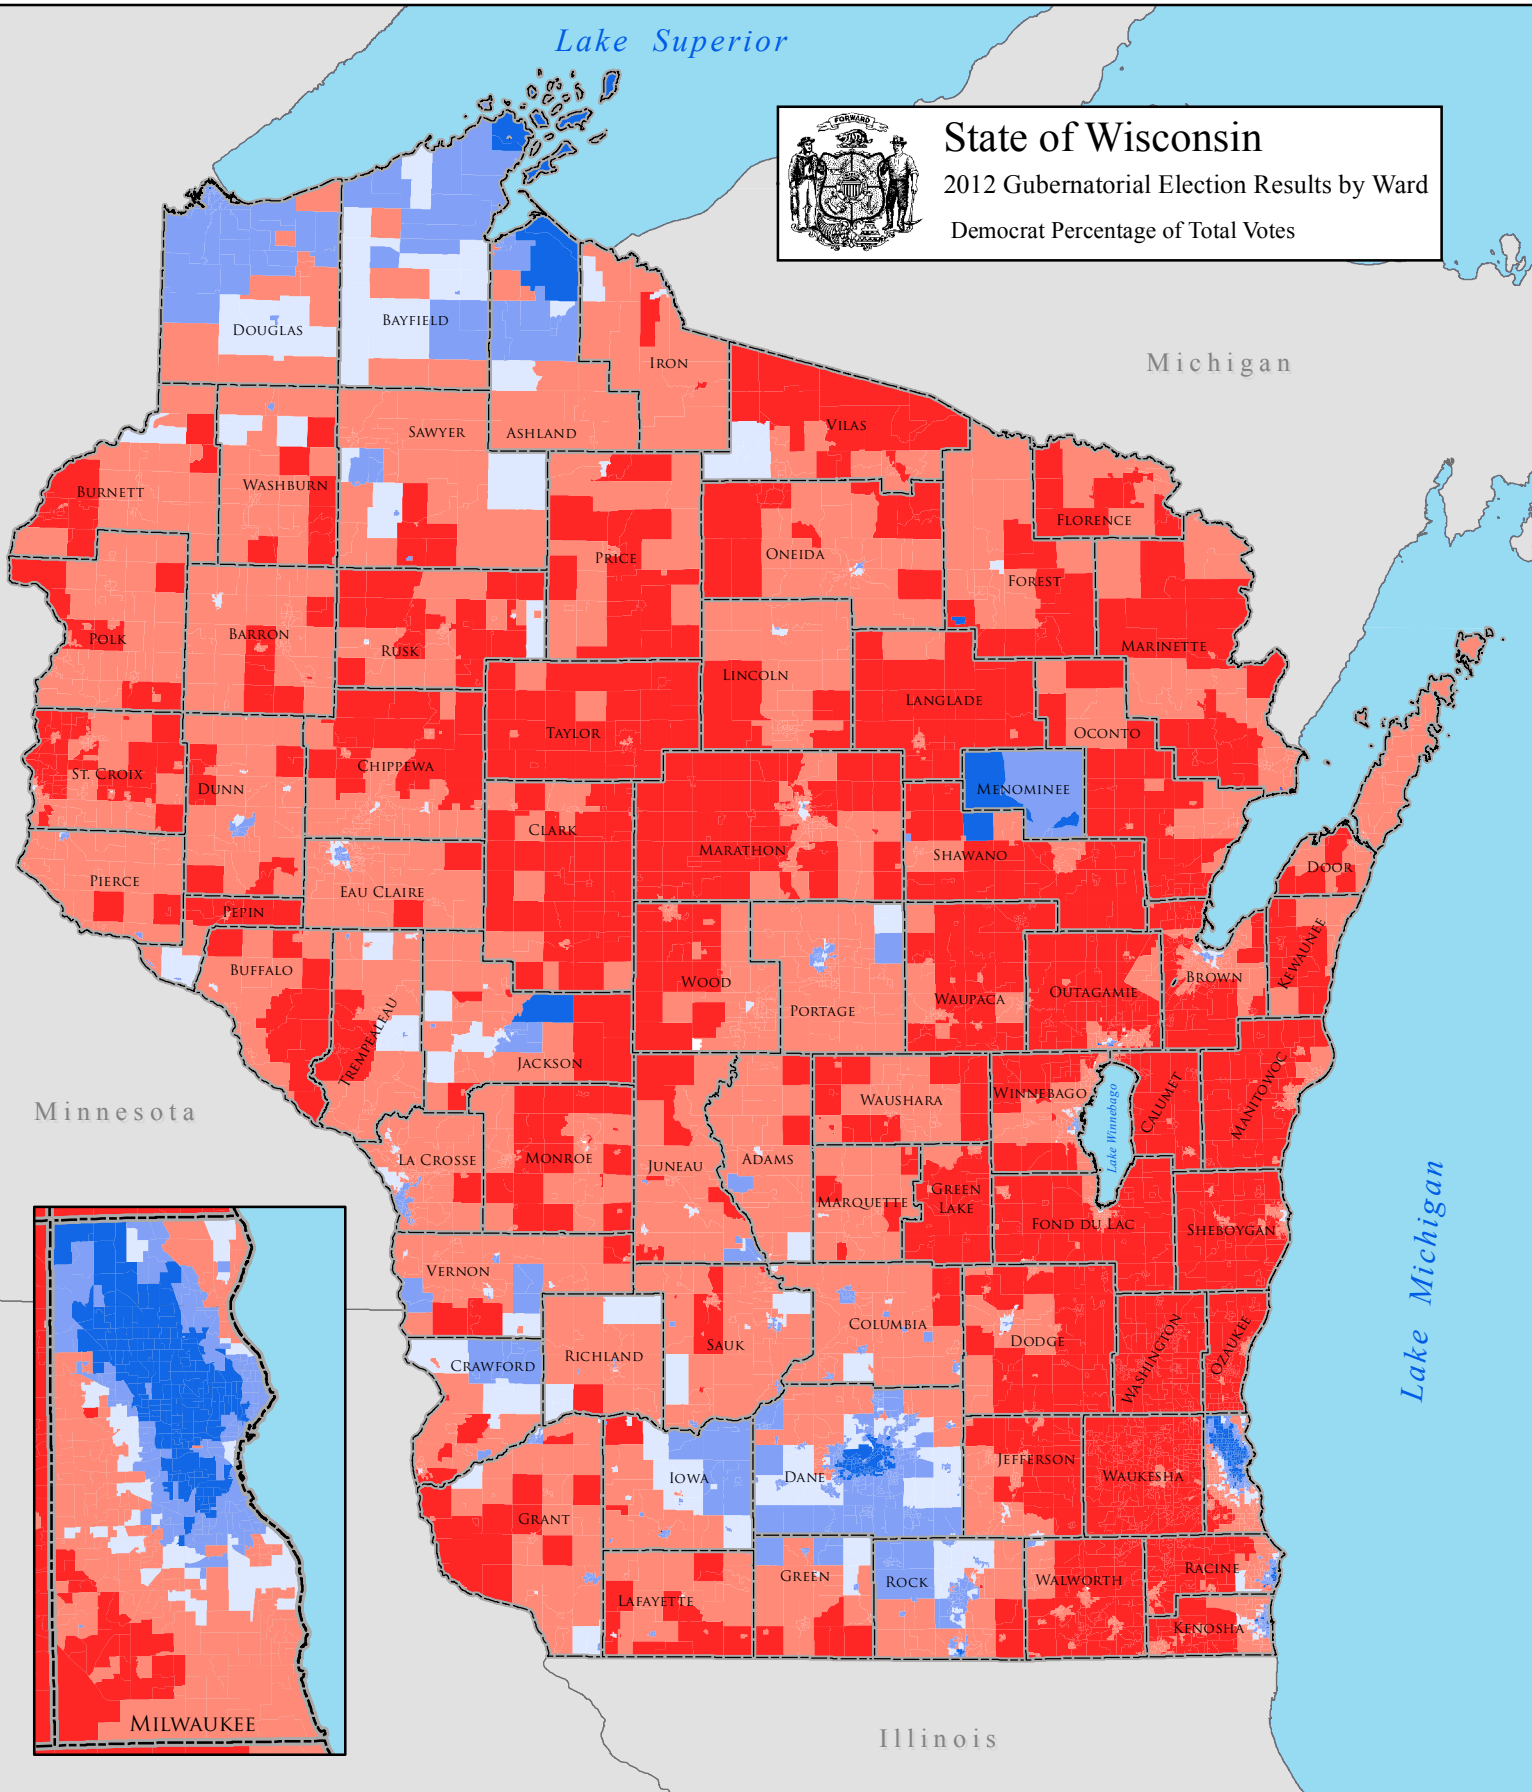

Lake Superior

State of Wisconsin

2012 Gubernatorial Election Results by Ward

Democrat Percentage of Total Votes

Source: U.S. Census Bureau's TIGER 2010 data

2011 Wisconsin Municipal Wards

Legislative Technology Services Bureau
17 West Main Street
Suite 200
Madison, WI 53702
(608) 608-6440 Ext. 1

Projection: All data is projected in Wisconsin Transverse Mercator, and referenced to the North American Datum of 1983, 1991 adjustment

Election data was received from the Wisconsin State Elections Board. This data has been modified to fit Wisconsin Municipal Wards

Percent Democrat

- 0% to 35%
- 35% to 50%
- 50% to 55%
- 55% to 75%
- 75% to 100%

0 25 50 75 100 Miles