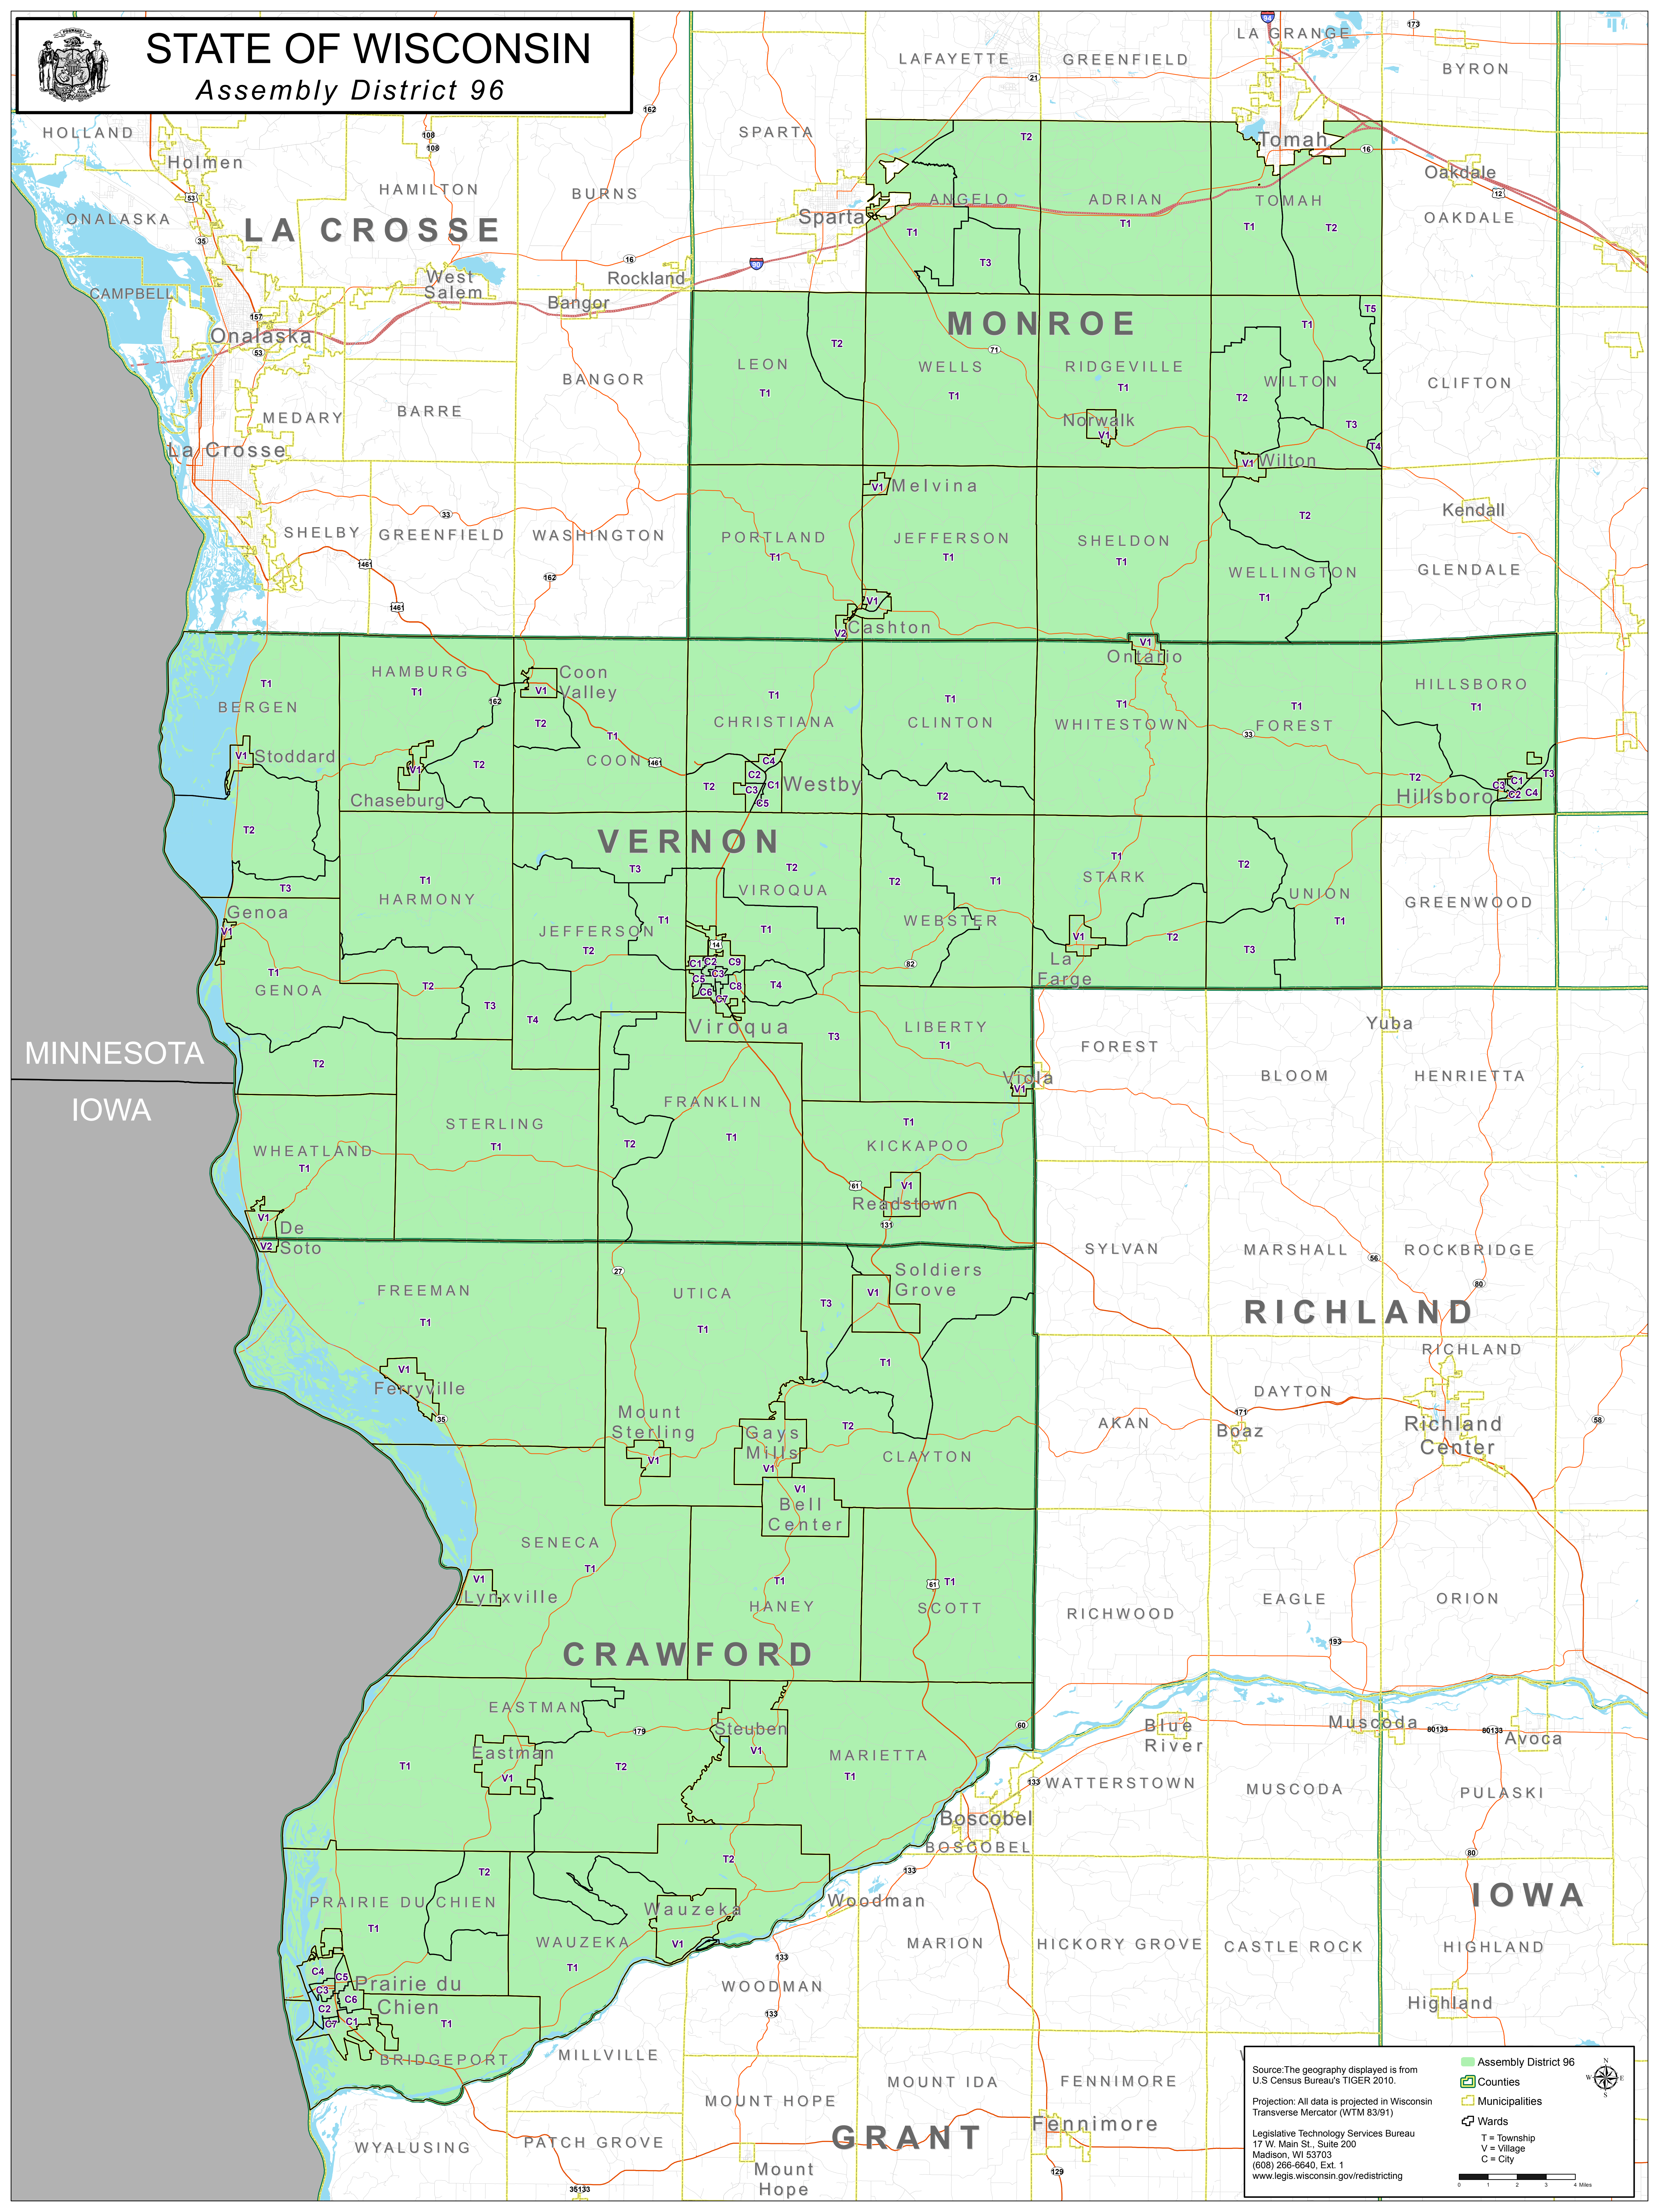

STATE OF WISCONSIN

Assembly District 96

MINNESOTA
IOWA

Source: The geography displayed is from U.S. Census Bureau's TIGER 2010.

Projection: All data is projected in Wisconsin Transverse Mercator (WTM 83/91)

Legislative Technology Services Bureau
17 W. Main St., Suite 200
Madison, WI 53703
(608) 266-6640, Ext. 1
www.legis.wisconsin.gov/redistricting

- Assembly District 96
- Counties
- Municipalities
- Wards
- T = Township
- V = Village
- C = City