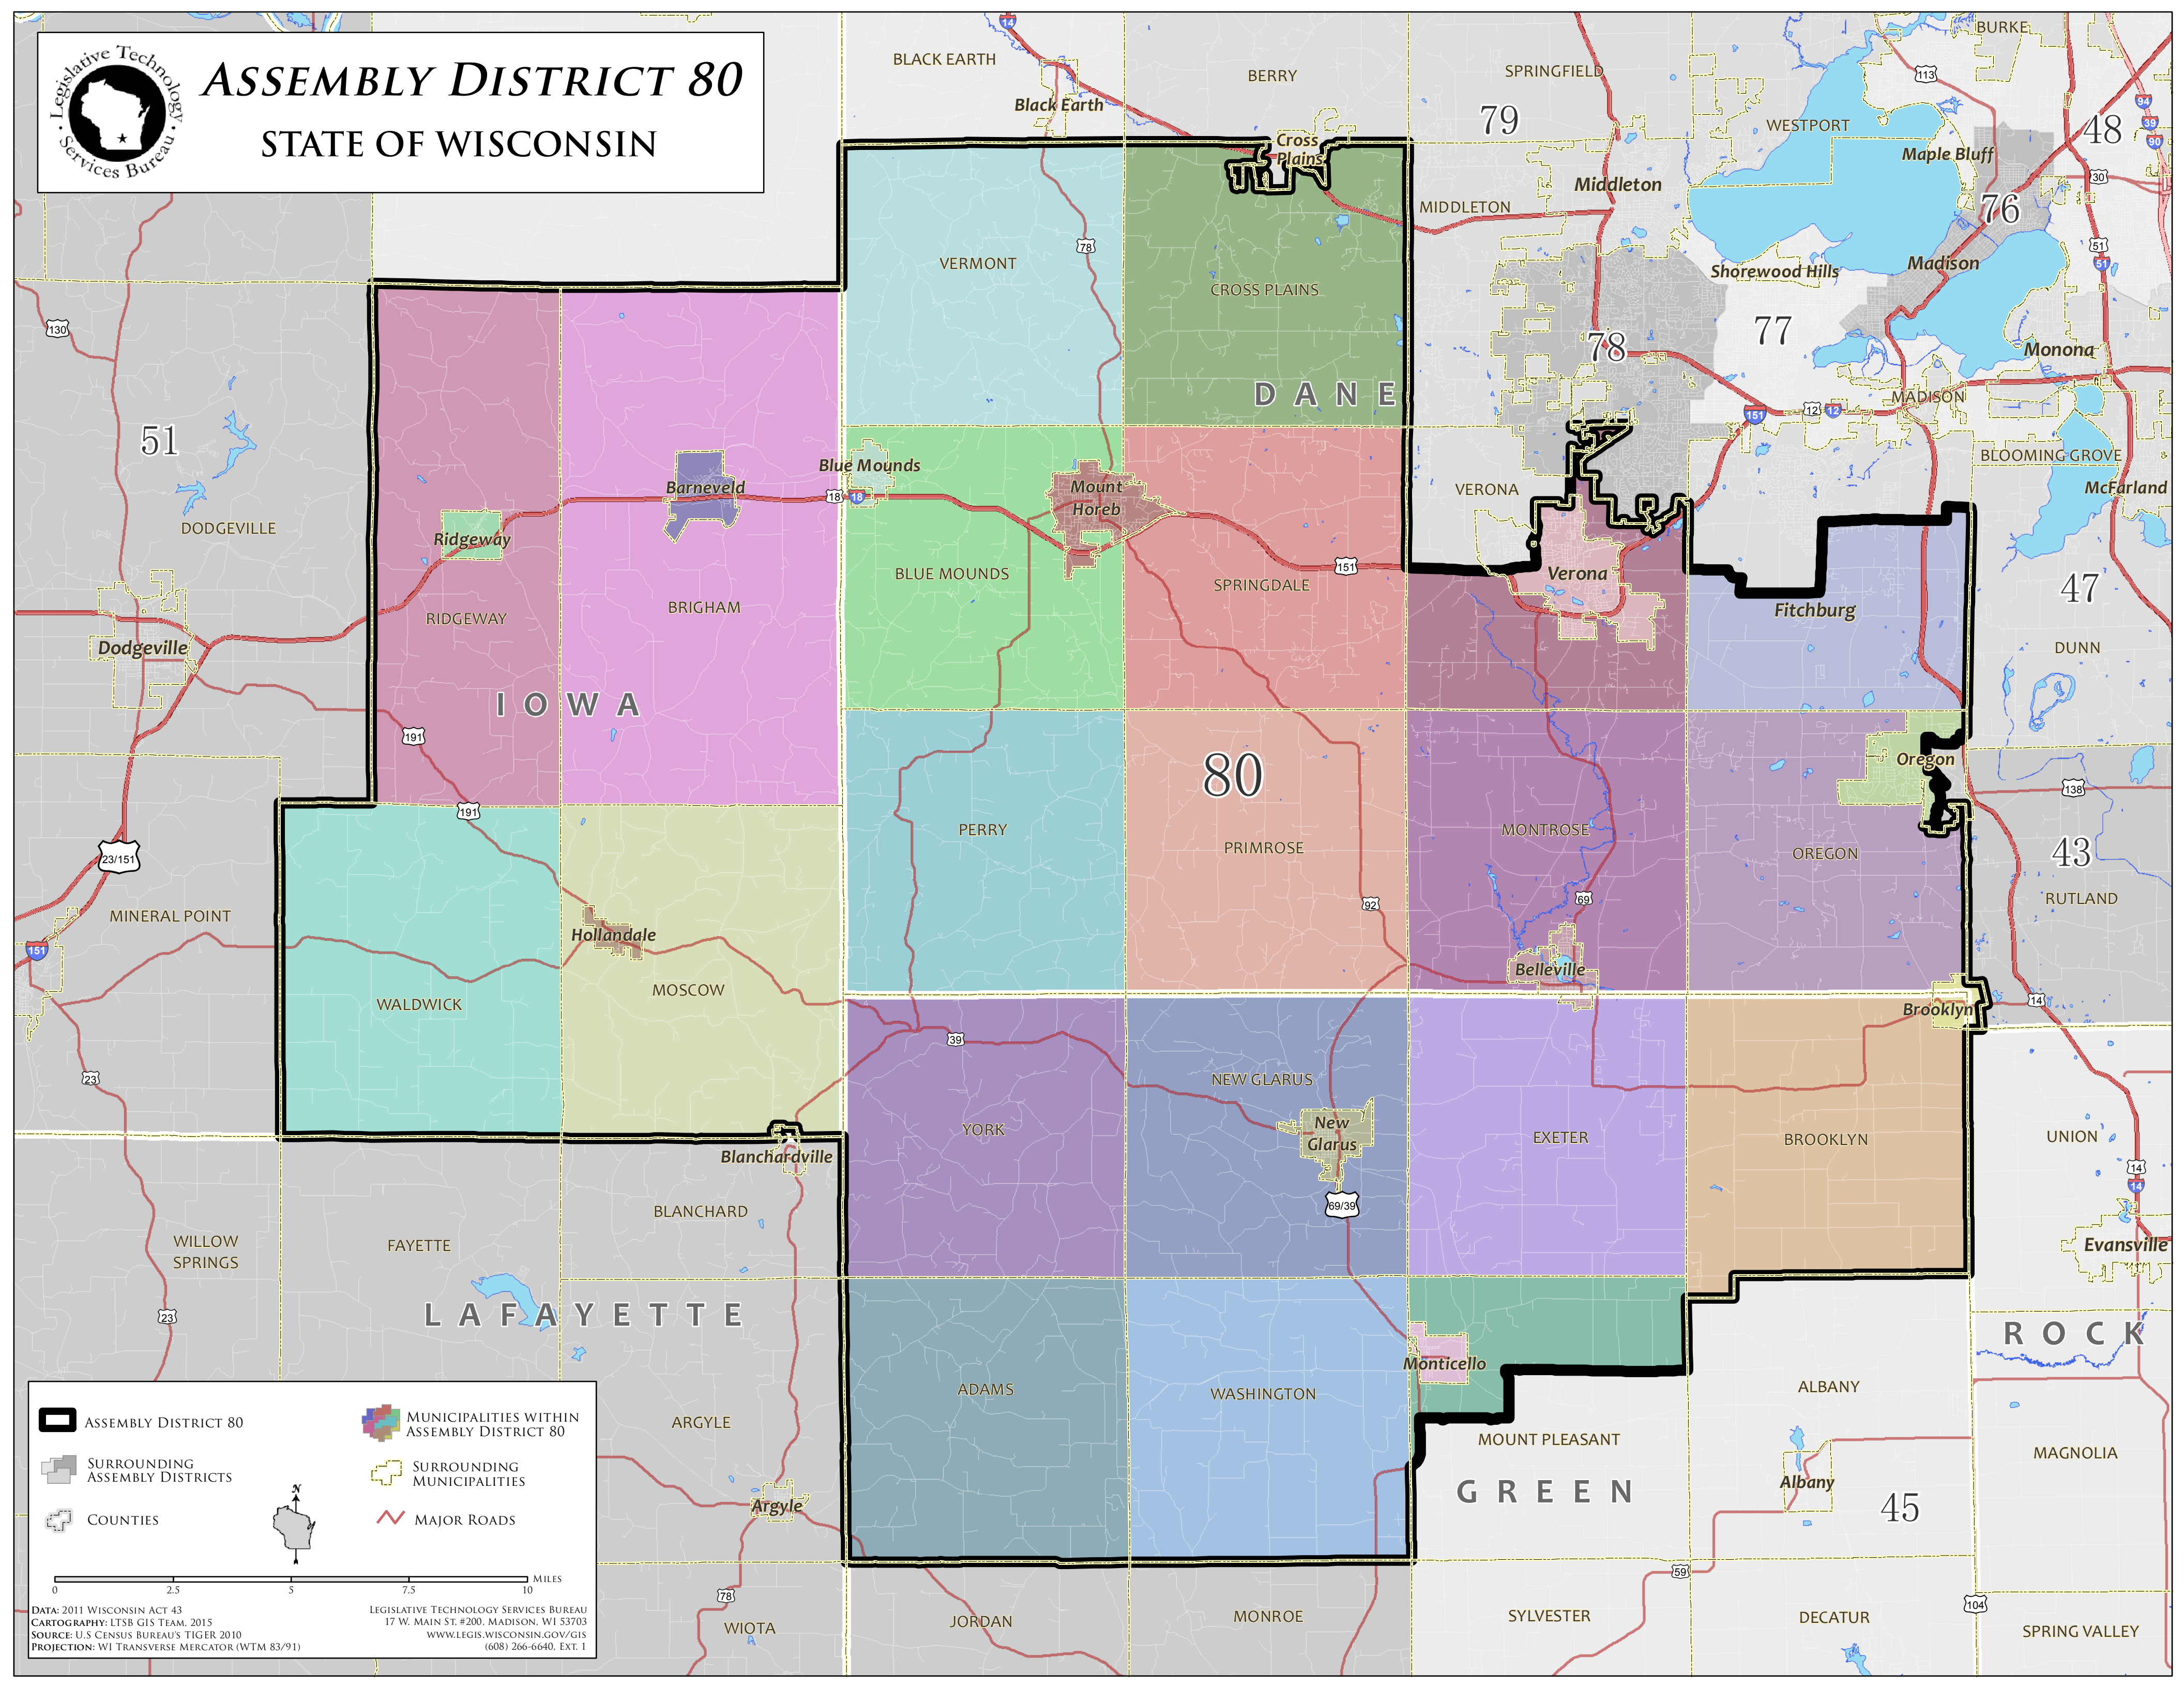

# ASSEMBLY DISTRICT 80

## STATE OF WISCONSIN

- ASSEMBLY DISTRICT 80
- SURROUNDING ASSEMBLY DISTRICTS
- COUNTIES
- MUNICIPALITIES WITHIN ASSEMBLY DISTRICT 80
- SURROUNDING MUNICIPALITIES
- MAJOR ROADS

0 2.5 5 7.5 10 MILES

DATA: 2011 WISCONSIN ACT 43  
 CARTOGRAPHY: LTSB GIS TEAM, 2015  
 SOURCE: U.S. CENSUS BUREAU'S TIGER 2010  
 PROJECTION: WI TRANSVERSE MERCATOR (WTM 83/91)