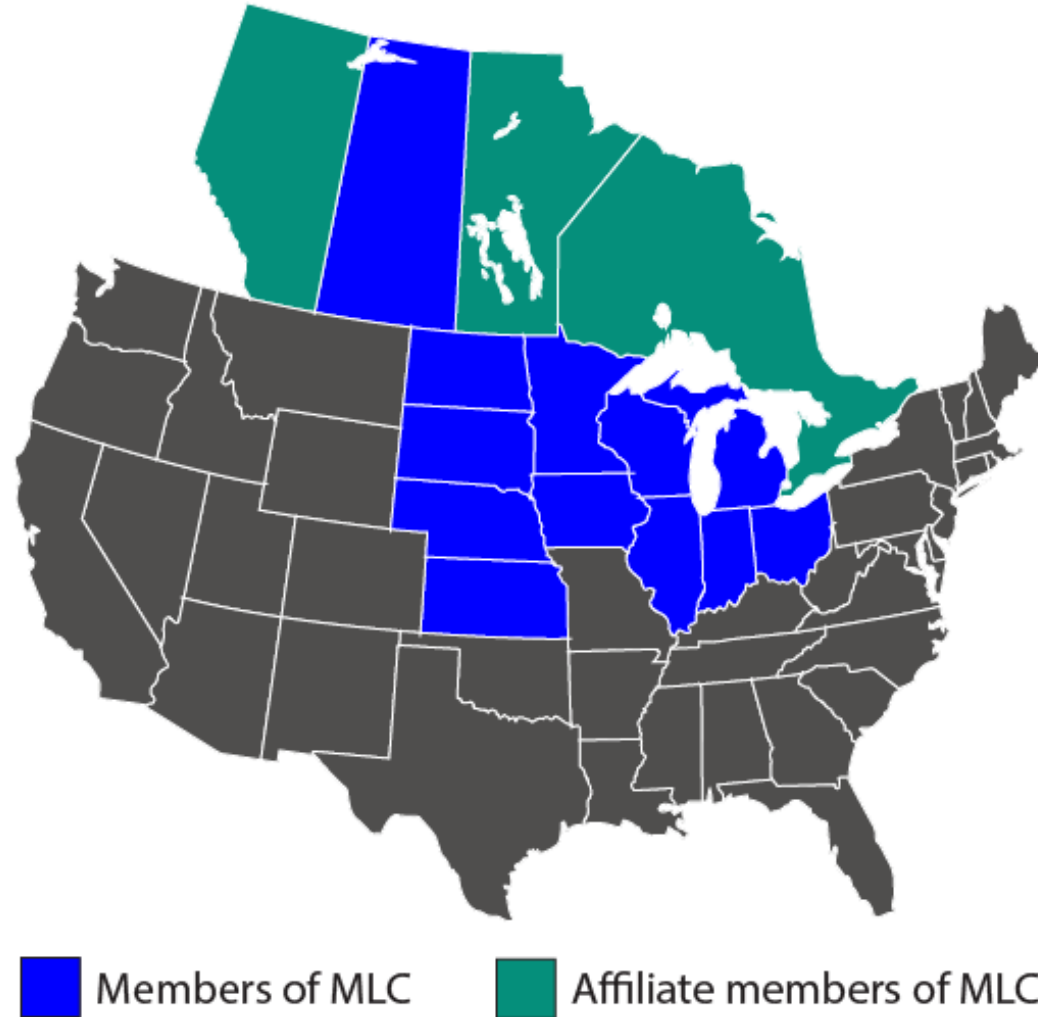

Exchange of innovative solutions

Multi-state problem solving

Leadership training

Advancing and protecting the role of states

MIDWEST

CSG's Regional Structure

CSG Midwest

Regional Groups of State Officials

**Midwestern Radioactive
Materials Transportation
Project
(DOE Grant)**

**Midwest Interstate
Passenger Rail Commission
(MIPRC)**

**Great Lakes-St. Lawrence
Legislative Caucus**

**Midwestern Legislative
Conference**

MIDWEST

The Midwestern Legislative Conference

11 States

4 Provinces

MIDWEST

The Midwestern Legislative Conference

2023 Executive Committee Officers

Chair
Sen. Roger Victory
Michigan

First Vice Chair
Sen. Bill Reineke
Ohio

Second Vice Chair
Speaker Randy Weekes
Saskatchewan

Immediate Past Chair
Sen. Carolyn McGinn
Kansas

2021-2022 MLC Policy Committees

Agriculture & Natural Resources

Criminal Justice & Public Safety