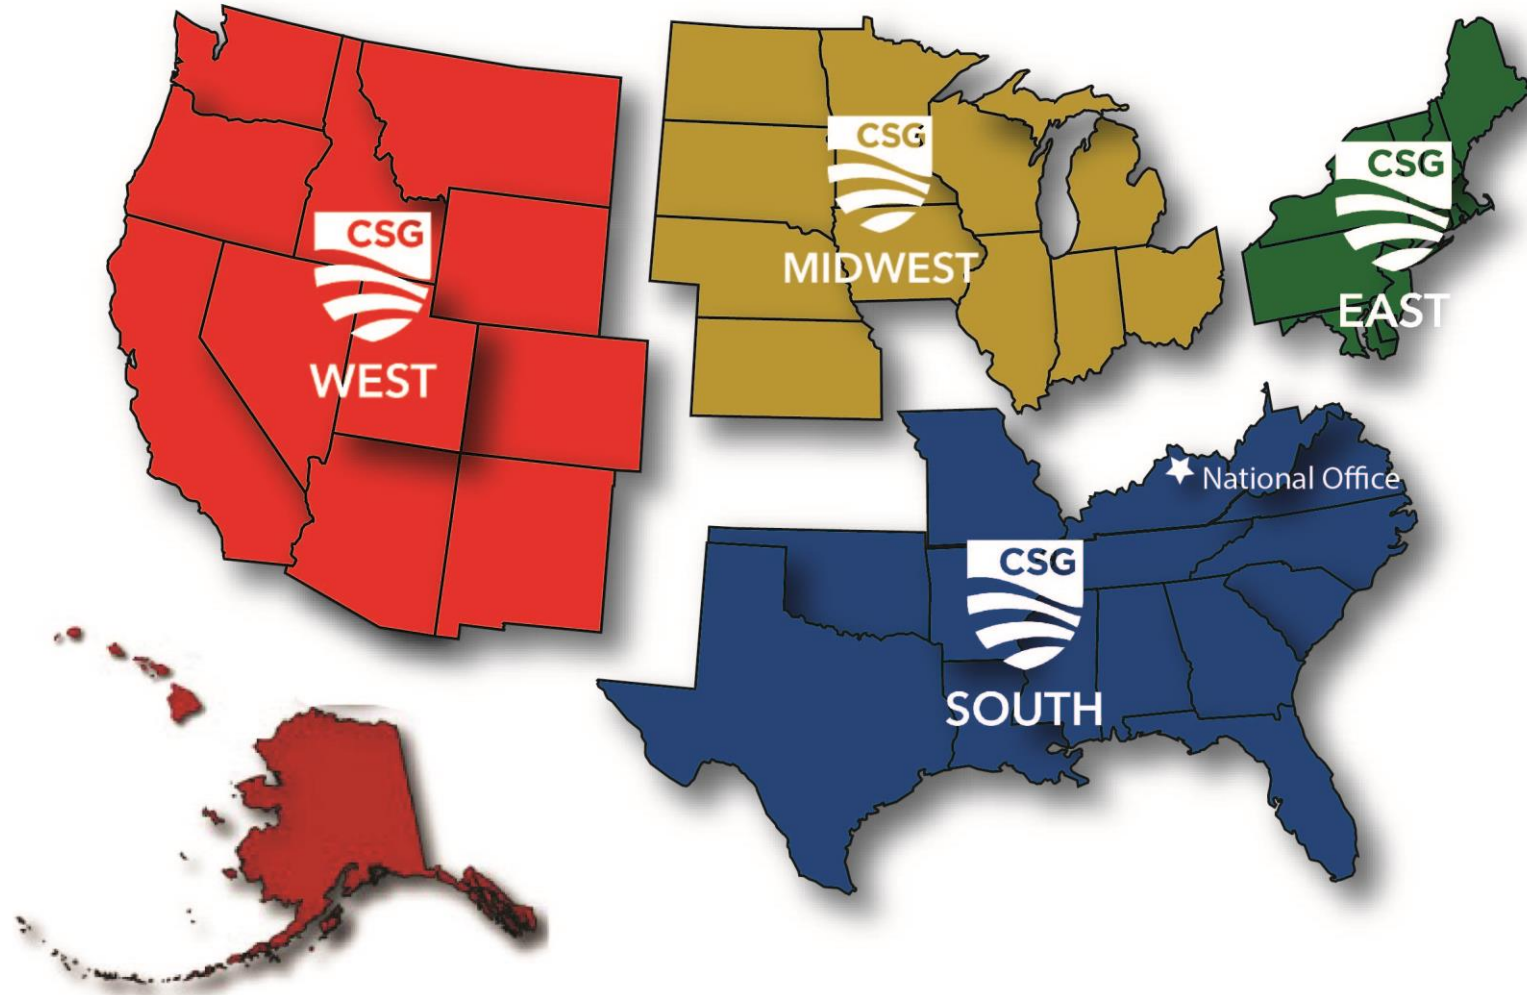

**The Council
of State
Governments**

Wisconsin

New Member Orientation

Madison, Wisconsin
November 29, 2022

The Council of State Governments

Promoting Excellence in State Government

Identification and tracking of emerging trends

Exchange of innovative solutions

Multi-state problem solving

Leadership training

Advancing and protecting the role of states

MIDWEST

CSG's Regional Structure

CSG Midwest

Regional Groups of State Officials

**Midwestern Radioactive
Materials Transportation
Project
(DOE Grant)**

**Midwest Interstate
Passenger Rail Commission
(MIPRC)**

**Great Lakes-St. Lawrence
Legislative Caucus**

**Midwestern Legislative
Conference**

MIDWEST

The Midwestern Legislative Conference

11 States

4 Provinces

MIDWEST

The Midwestern Legislative Conference

2023 Executive Committee Officers

Chair
Sen. Roger Victory
Michigan