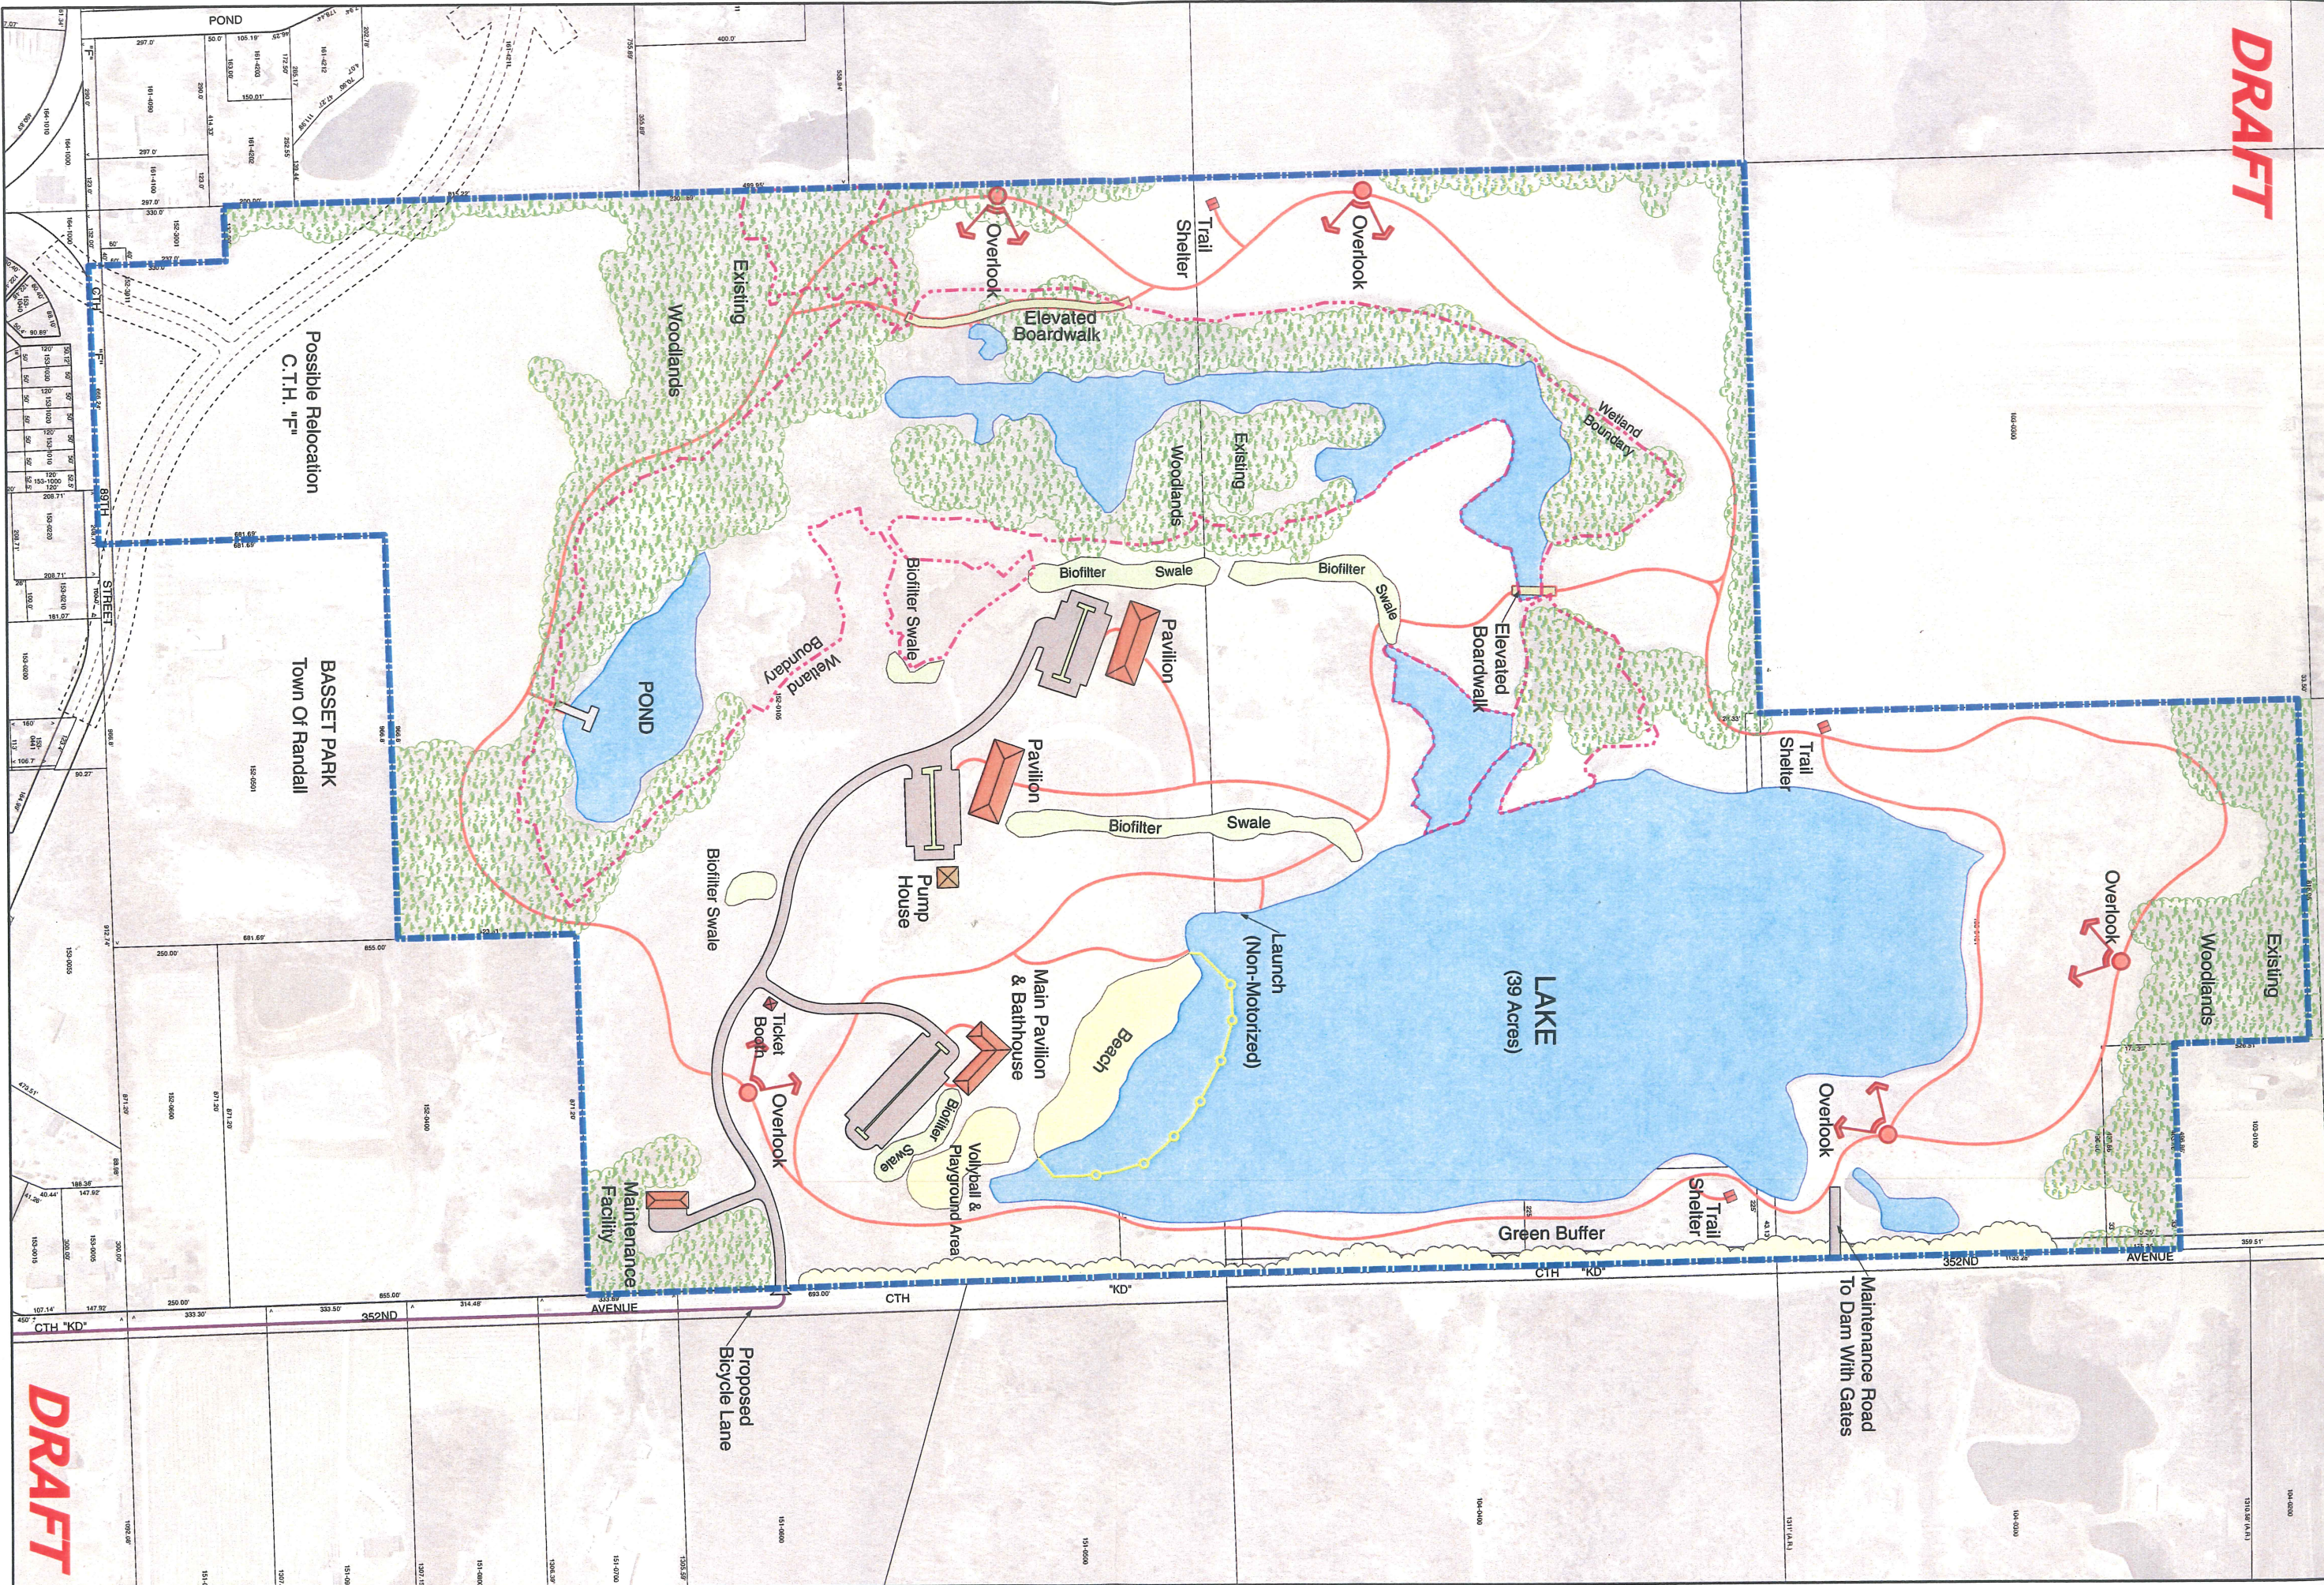

DRAFT

DRAFT

Amended August 4, 2008 - Division Of Parks

**PROPOSED KD PARK - FORMER KD GRAVEL PIT**  
 Town Of Randall & Town Of Wheatland, Kenosha County, Wisconsin