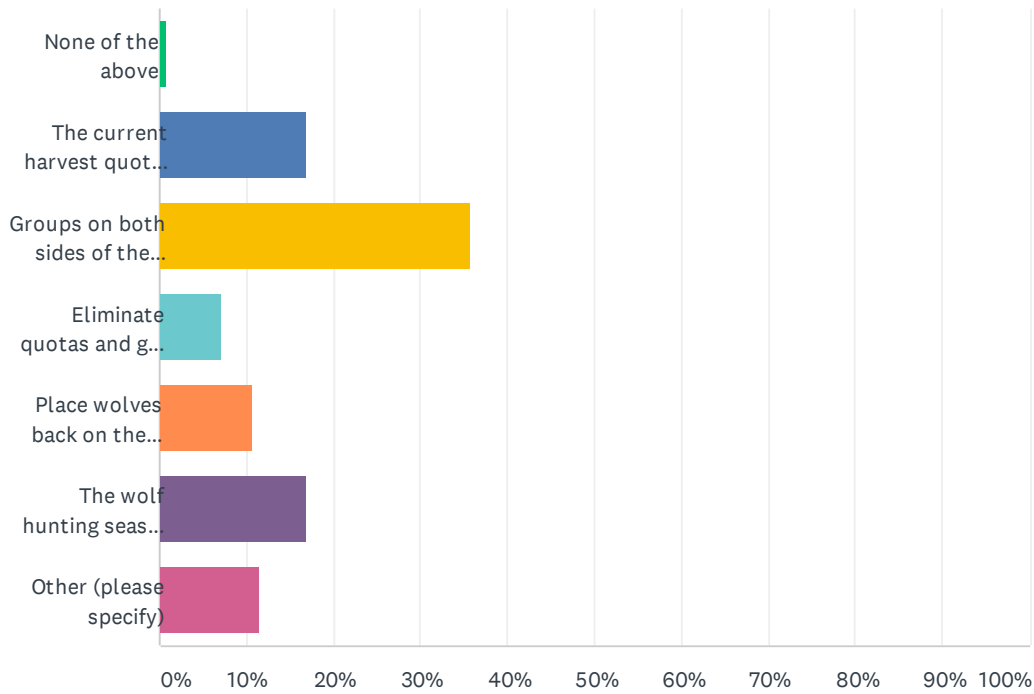

# Q1 Which of the following best describes your views regarding Wisconsin's wolf hunt?

Answered: 112 Skipped: 0

ANSWER CHOICES	RESPONSES	
None of the above	0.89%	1
The current harvest quota of 300 wolves is adequate.	16.96%	19
Groups on both sides of the issue should work with the DNR to find compromise on the quota limit	35.71%	40
Eliminate quotas and give hunters unlimited permits for hunting	7.14%	8
Place wolves back on the endangered species list	10.71%	12
The wolf hunting season should be postponed until the ongoing lawsuits are resolved	16.96%	19
Other (please specify)	11.61%	13
<b>TOTAL</b>		<b>112</b>