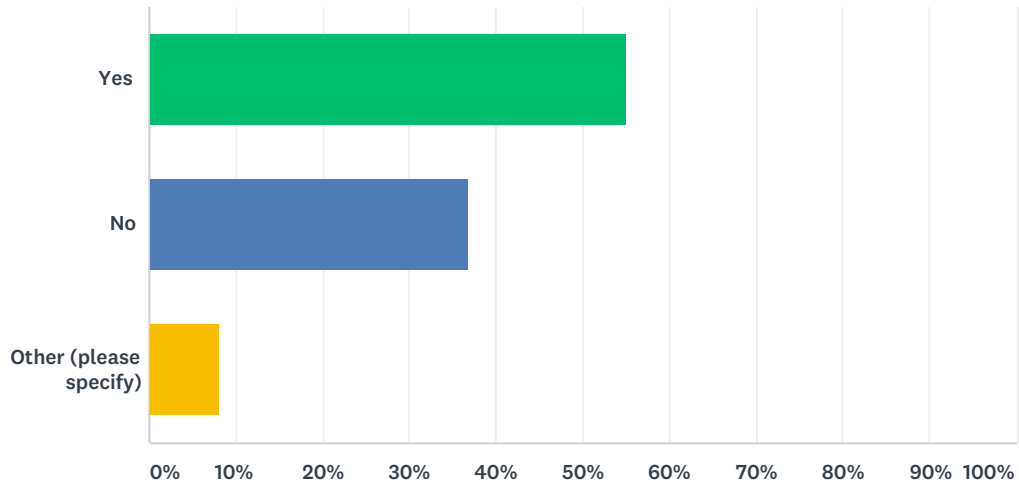

Q1 Do you support Governor Evers' proposal to eliminate the personal and religious exemptions for vaccines?

Answered: 147 Skipped: 0

| ANSWER CHOICES | RESPONSES | |
|------------------------|-----------|-----|
| Yes | 55.10% | 81 |
| No | 36.73% | 54 |
| Other (please specify) | 8.16% | 12 |
| TOTAL | | 147 |