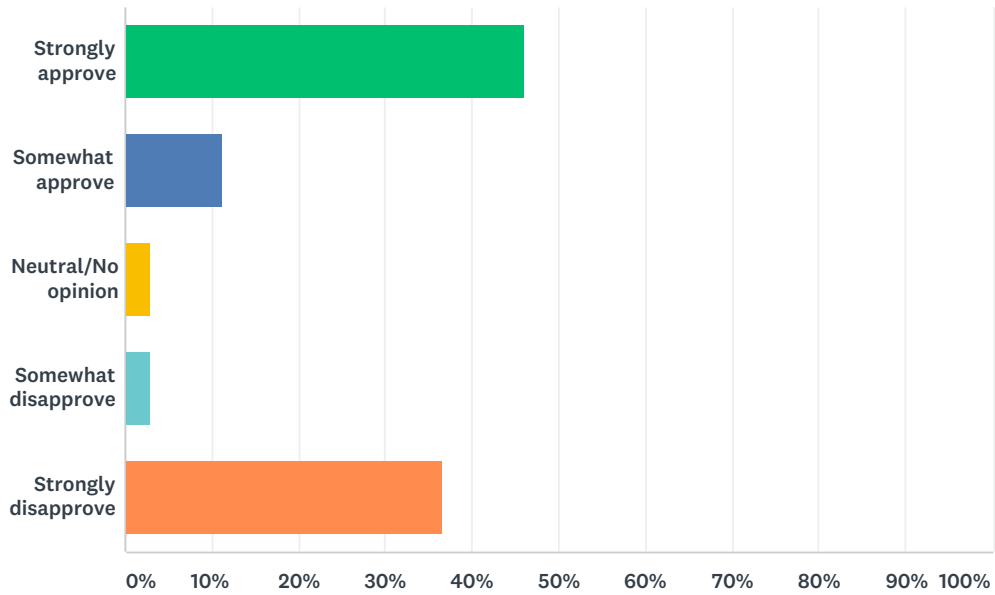

Q1 How do you rate President Trump's performance?

Answered: 167 Skipped: 1

| ANSWER CHOICES | RESPONSES | |
|---------------------|-----------|-----|
| Strongly approve | 46.11% | 77 |
| Somewhat approve | 11.38% | 19 |
| Neutral/No opinion | 2.99% | 5 |
| Somewhat disapprove | 2.99% | 5 |
| Strongly disapprove | 36.53% | 61 |
| TOTAL | | 167 |