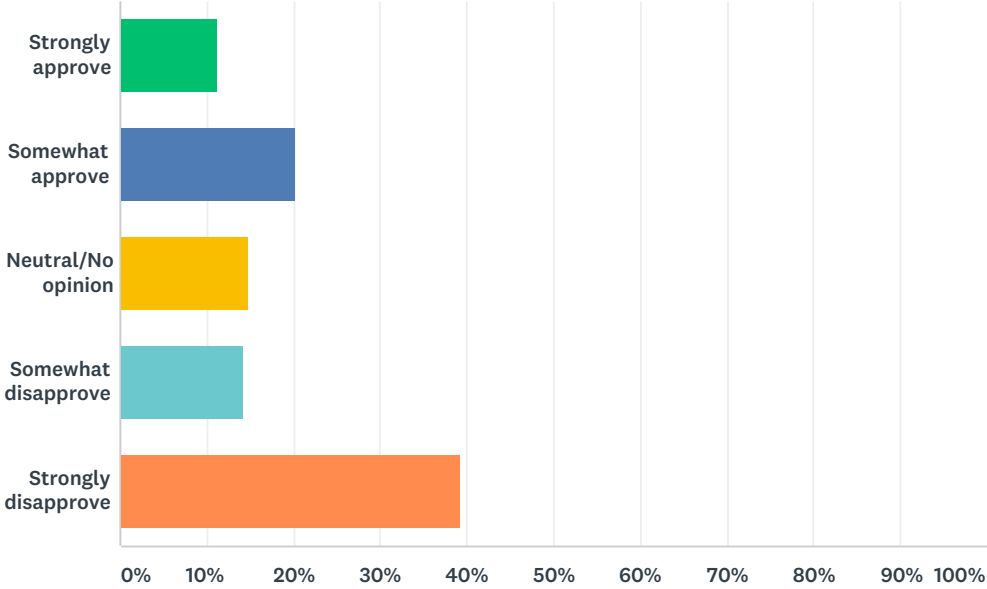

Q2 How do you rate Governor Evers' performance?

Answered: 168 Skipped: 0

ANSWER CHOICES	RESPONSES	
Strongly approve	11.31%	19
Somewhat approve	20.24%	34
Neutral/No opinion	14.88%	25
Somewhat disapprove	14.29%	24
Strongly disapprove	39.29%	66
TOTAL		168