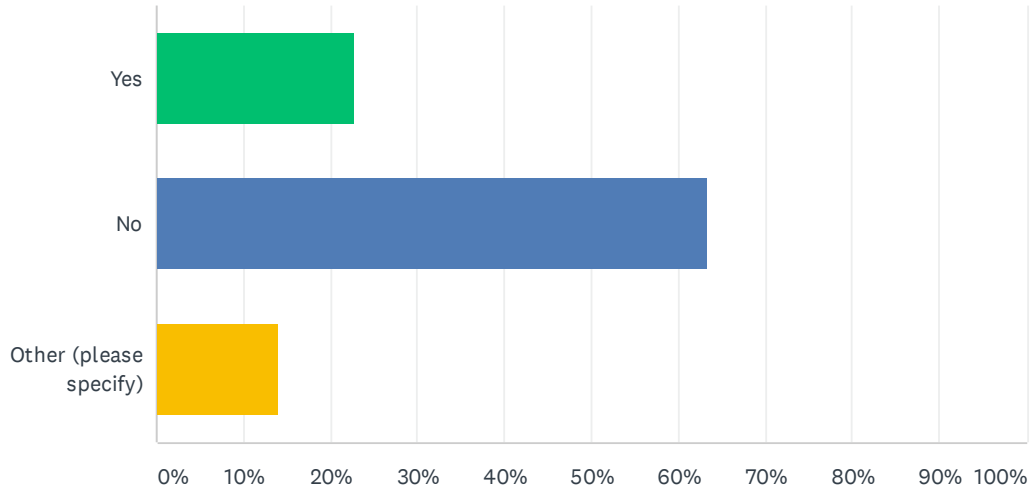

# Q1 Do you support Governor Evers' decision to close Wisconsin's state parks?

Answered: 251 Skipped: 0

ANSWER CHOICES	RESPONSES	
Yes	22.71%	57
No	63.35%	159
Other (please specify)	13.94%	35
TOTAL		251