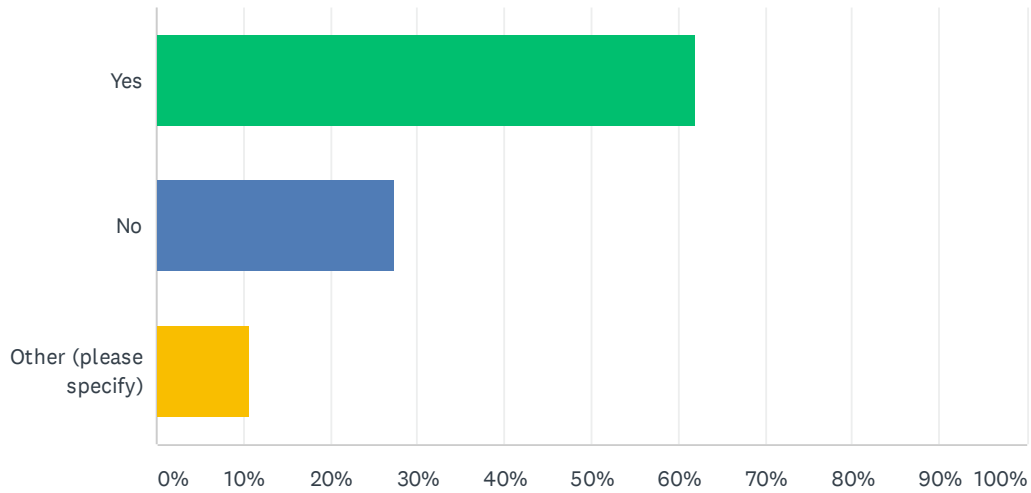

# Q1 Do you support Governor Evers' emergency Safer at Home declaration, temporarily closing all non-essential businesses for a month?

Answered: 168 Skipped: 0

ANSWER CHOICES	RESPONSES
Yes	61.90% 104
No	27.38% 46
Other (please specify)	10.71% 18
TOTAL	168