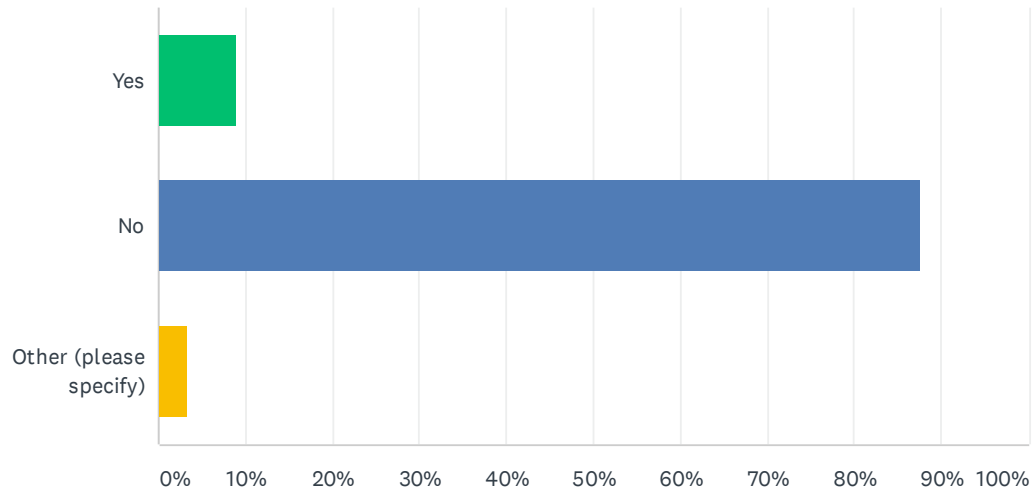

Q1 Do you support Governor Evers' veto related to paddlewheel raffles?

Answered: 89 Skipped: 0

ANSWER CHOICES	RESPONSES
Yes	8.99% 8
No	87.64% 78
Other (please specify)	3.37% 3
TOTAL	89