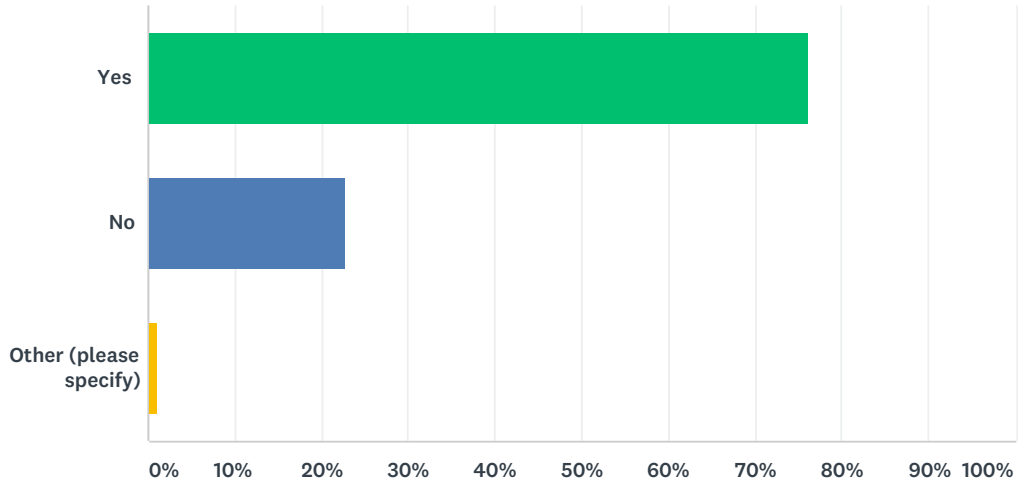

Q4 Would you support term limits for local government officials?

Answered: 92 Skipped: 0

ANSWER CHOICES	RESPONSES	
Yes	76.09%	70
No	22.83%	21
Other (please specify)	1.09%	1
TOTAL		92