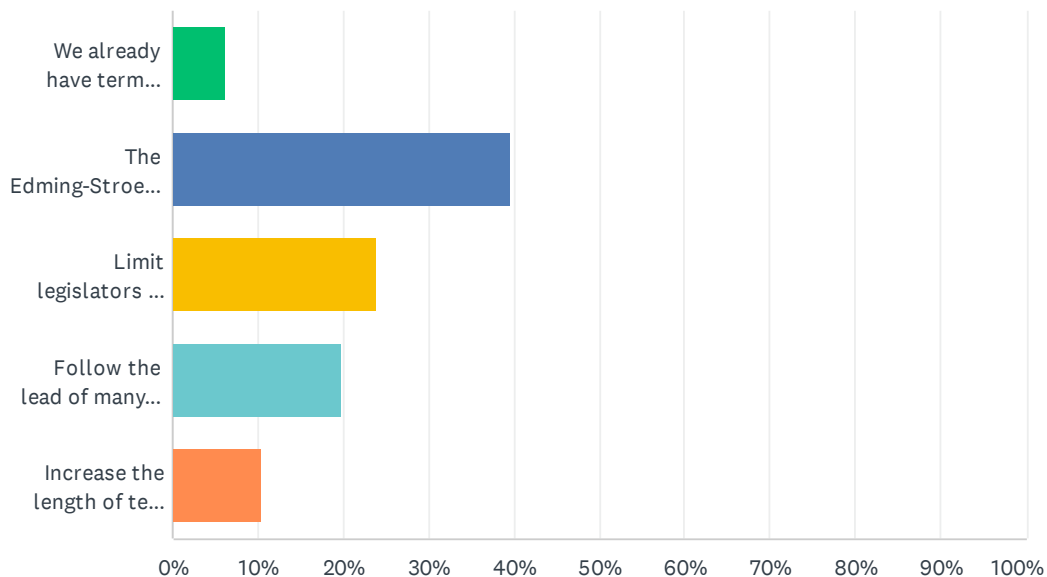

# Q1 Which of the following best describes your position on legislative term limits?

Answered: 96 Skipped: 5

ANSWER CHOICES	RESPONSES	
We already have term limits in the form of elections.	6.25%	6
The Edming-Stroebe proposal of twelve years terms for legislators is an adequate model.	39.58%	38
Limit legislators to two terms.	23.96%	23
Follow the lead of many other states and limit legislators to four terms.	19.79%	19
Increase the length of term for members of the Assembly from two to four years and limit them to two terms.	10.42%	10
<b>TOTAL</b>		<b>96</b>