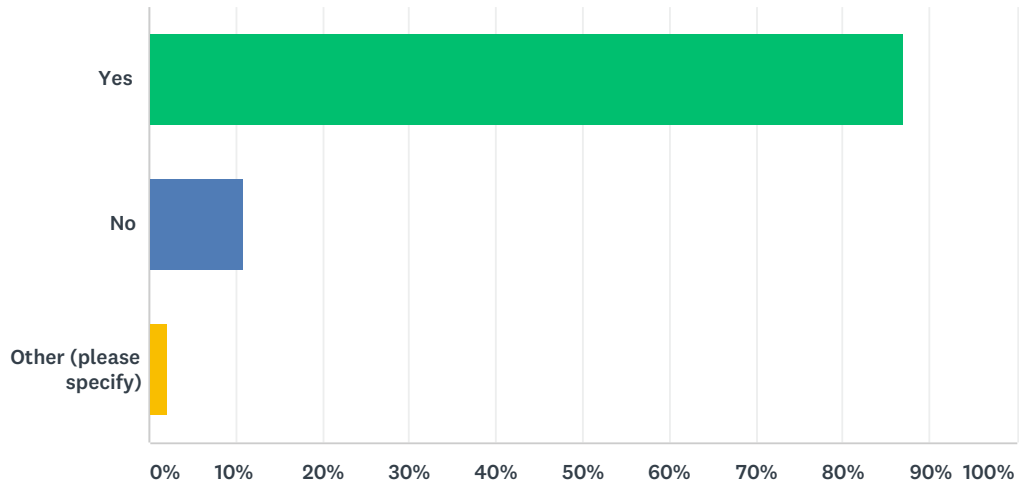

Q3 Do you support term limits for members of the Wisconsin State Legislature?

Answered: 92 Skipped: 0

ANSWER CHOICES	RESPONSES	
Yes	86.96%	80
No	10.87%	10
Other (please specify)	2.17%	2
TOTAL		92