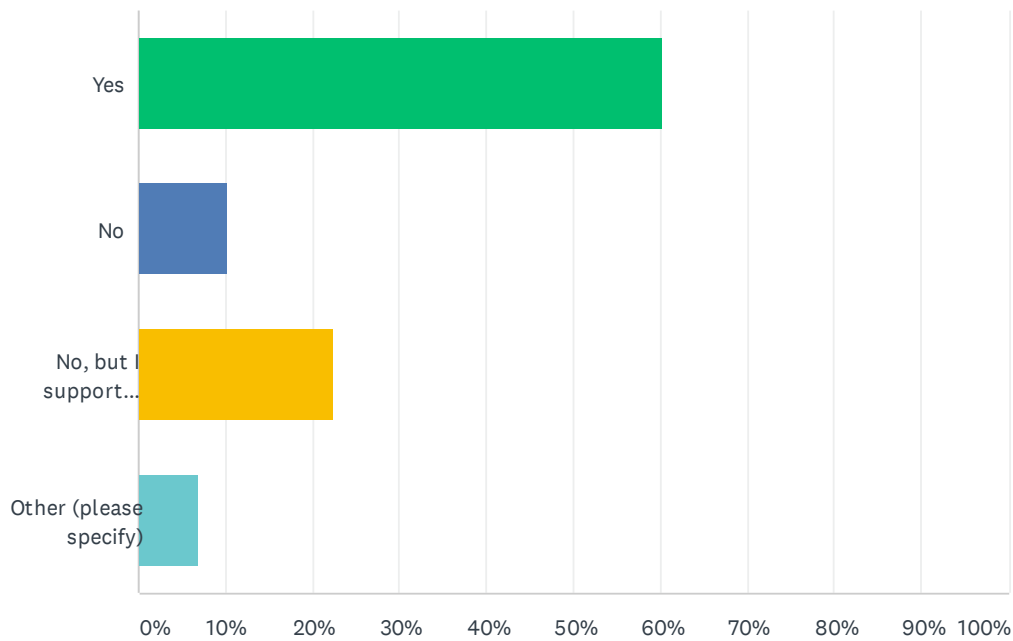

Q1 Do you support extending the Knowles-Nelson Stewardship Fund for 10 years?

Answered: 116 Skipped: 1

ANSWER CHOICES	RESPONSES	
Yes	60.34%	70
No	10.34%	12
No, but I support extending the program for another two years	22.41%	26
Other (please specify)	6.90%	8
TOTAL		116