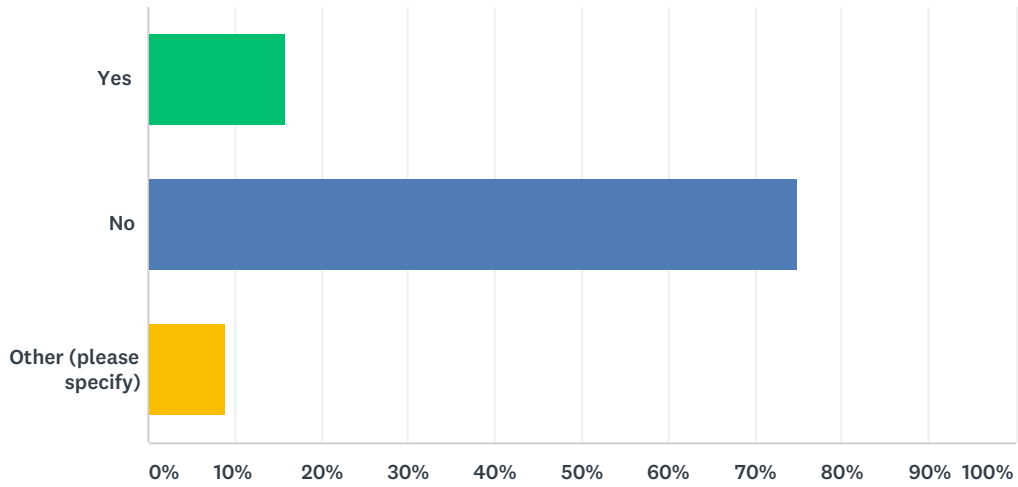

Q1 Should the State of Wisconsin grant in-state tuition rates at UW-System schools to illegal immigrants?

Answered: 144 Skipped: 0

ANSWER CHOICES	RESPONSES
Yes	15.97% 23
No	75.00% 108
Other (please specify)	9.03% 13
TOTAL	144