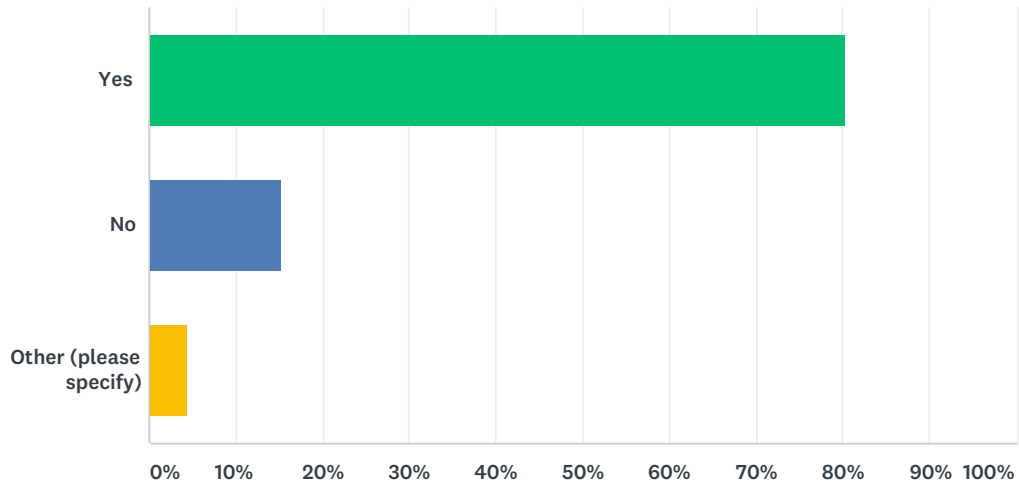

Q2 Would you support term limits for Wisconsin's governor?

Answered: 92 Skipped: 0

ANSWER CHOICES	RESPONSES	
Yes	80.43%	74
No	15.22%	14
Other (please specify)	4.35%	4
TOTAL		92