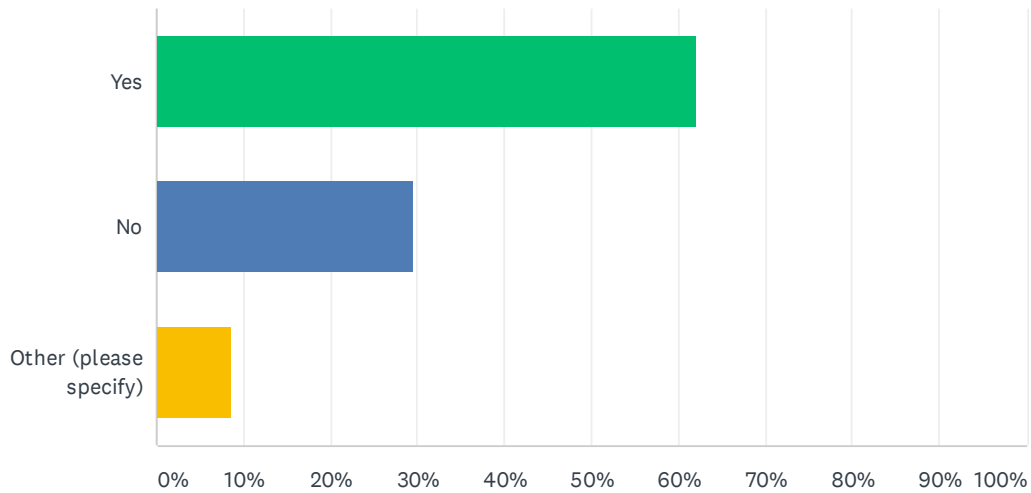

Q1 Do you think Governor Evers should allow golf courses to reopen under the Safer at Home order?

Answered: 187 Skipped: 1

ANSWER CHOICES	RESPONSES	
Yes	62.03%	116
No	29.41%	55
Other (please specify)	8.56%	16
TOTAL		187