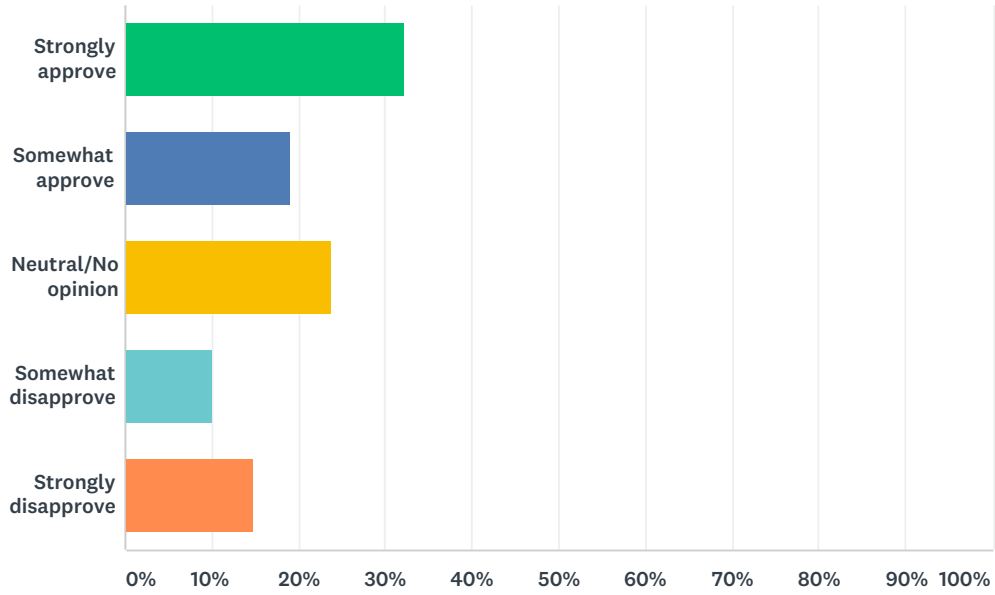

Q4 How do you rate Senator Duey Stroebel's performance?

Answered: 168 Skipped: 0

ANSWER CHOICES	RESPONSES	
Strongly approve	32.14%	54
Somewhat approve	19.05%	32
Neutral/No opinion	23.81%	40
Somewhat disapprove	10.12%	17
Strongly disapprove	14.88%	25
TOTAL		168