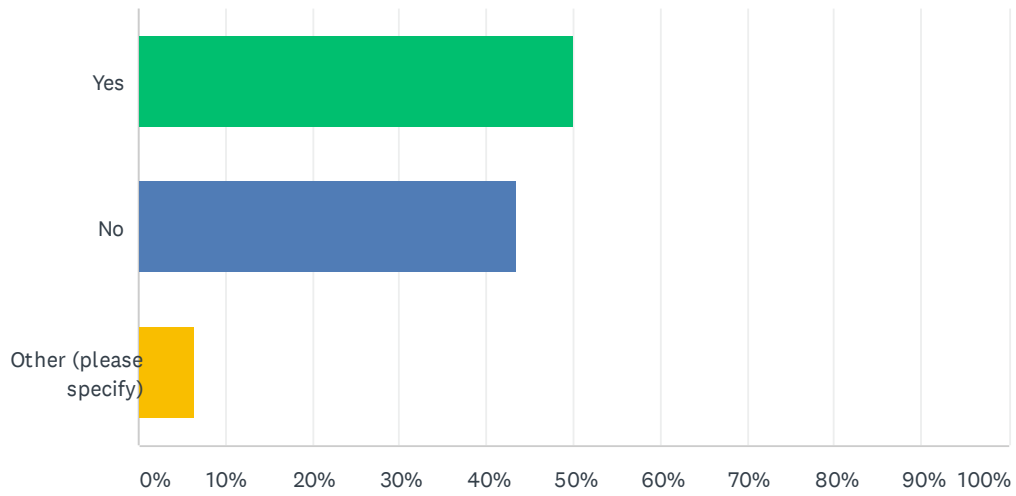

# Q1 Do you support efforts by the legislature to conduct a full cyber-forensic audit of the 2020 election?

Answered: 170 Skipped: 0

ANSWER CHOICES	RESPONSES	
Yes	50.00%	85
No	43.53%	74
Other (please specify)	6.47%	11
TOTAL		170