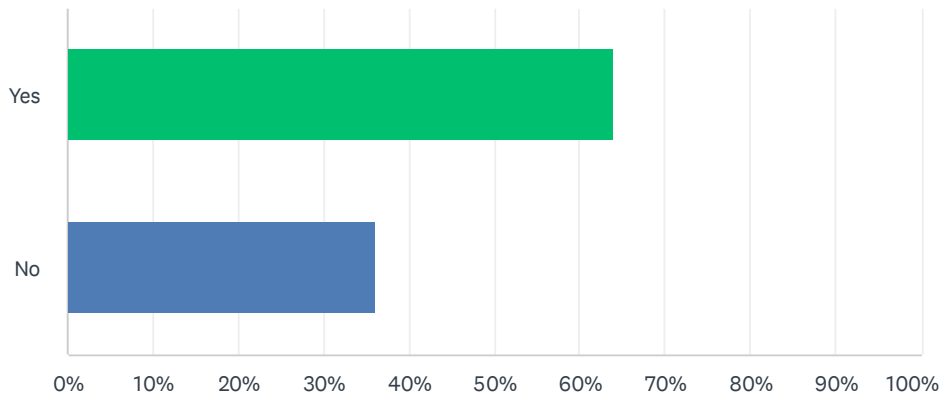

Q2 With CWD becoming more widespread, should legislation be passed to reinstate in-person deer registration?

Answered: 75 Skipped: 6

ANSWER CHOICES	RESPONSES	
Yes	64.00%	48
No	36.00%	27
TOTAL		75