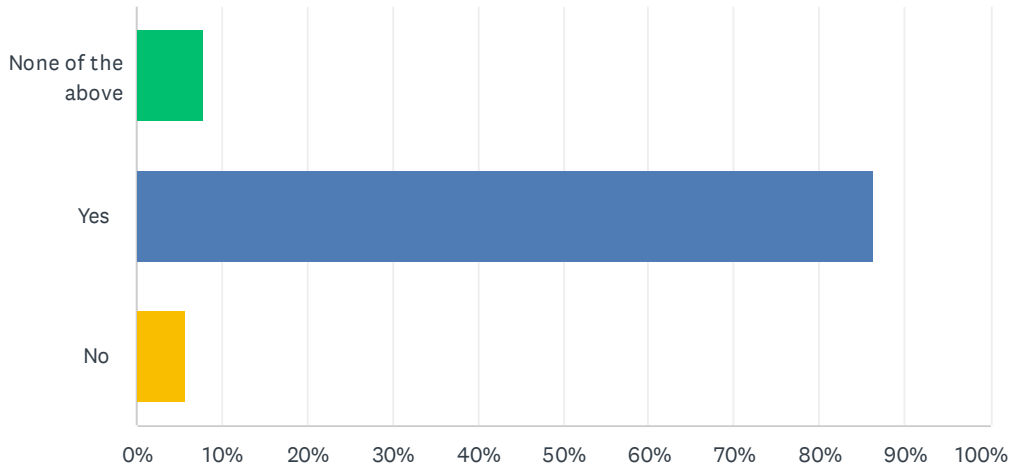

Q1 Do you support a constitutional amendment to strengthen bail reform in Wisconsin?

Answered: 88 Skipped: 3

ANSWER CHOICES	RESPONSES
None of the above	7.95% 7
Yes	86.36% 76
No	5.68% 5
TOTAL	88