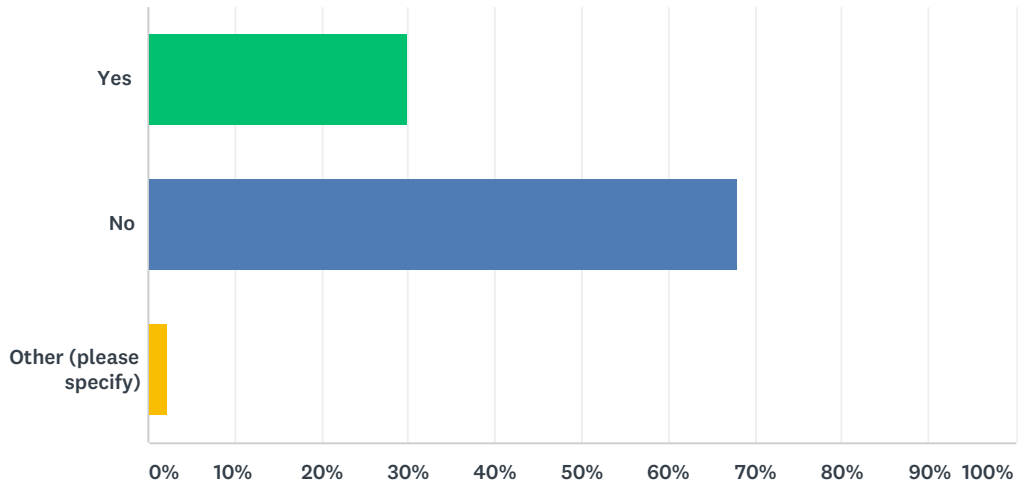

# Q1 Should Wisconsin consider moving to an automatic voter registration system?

Answered: 134 Skipped: 0

ANSWER CHOICES	RESPONSES	
Yes	29.85%	40
No	67.91%	91
Other (please specify)	2.24%	3
TOTAL		134