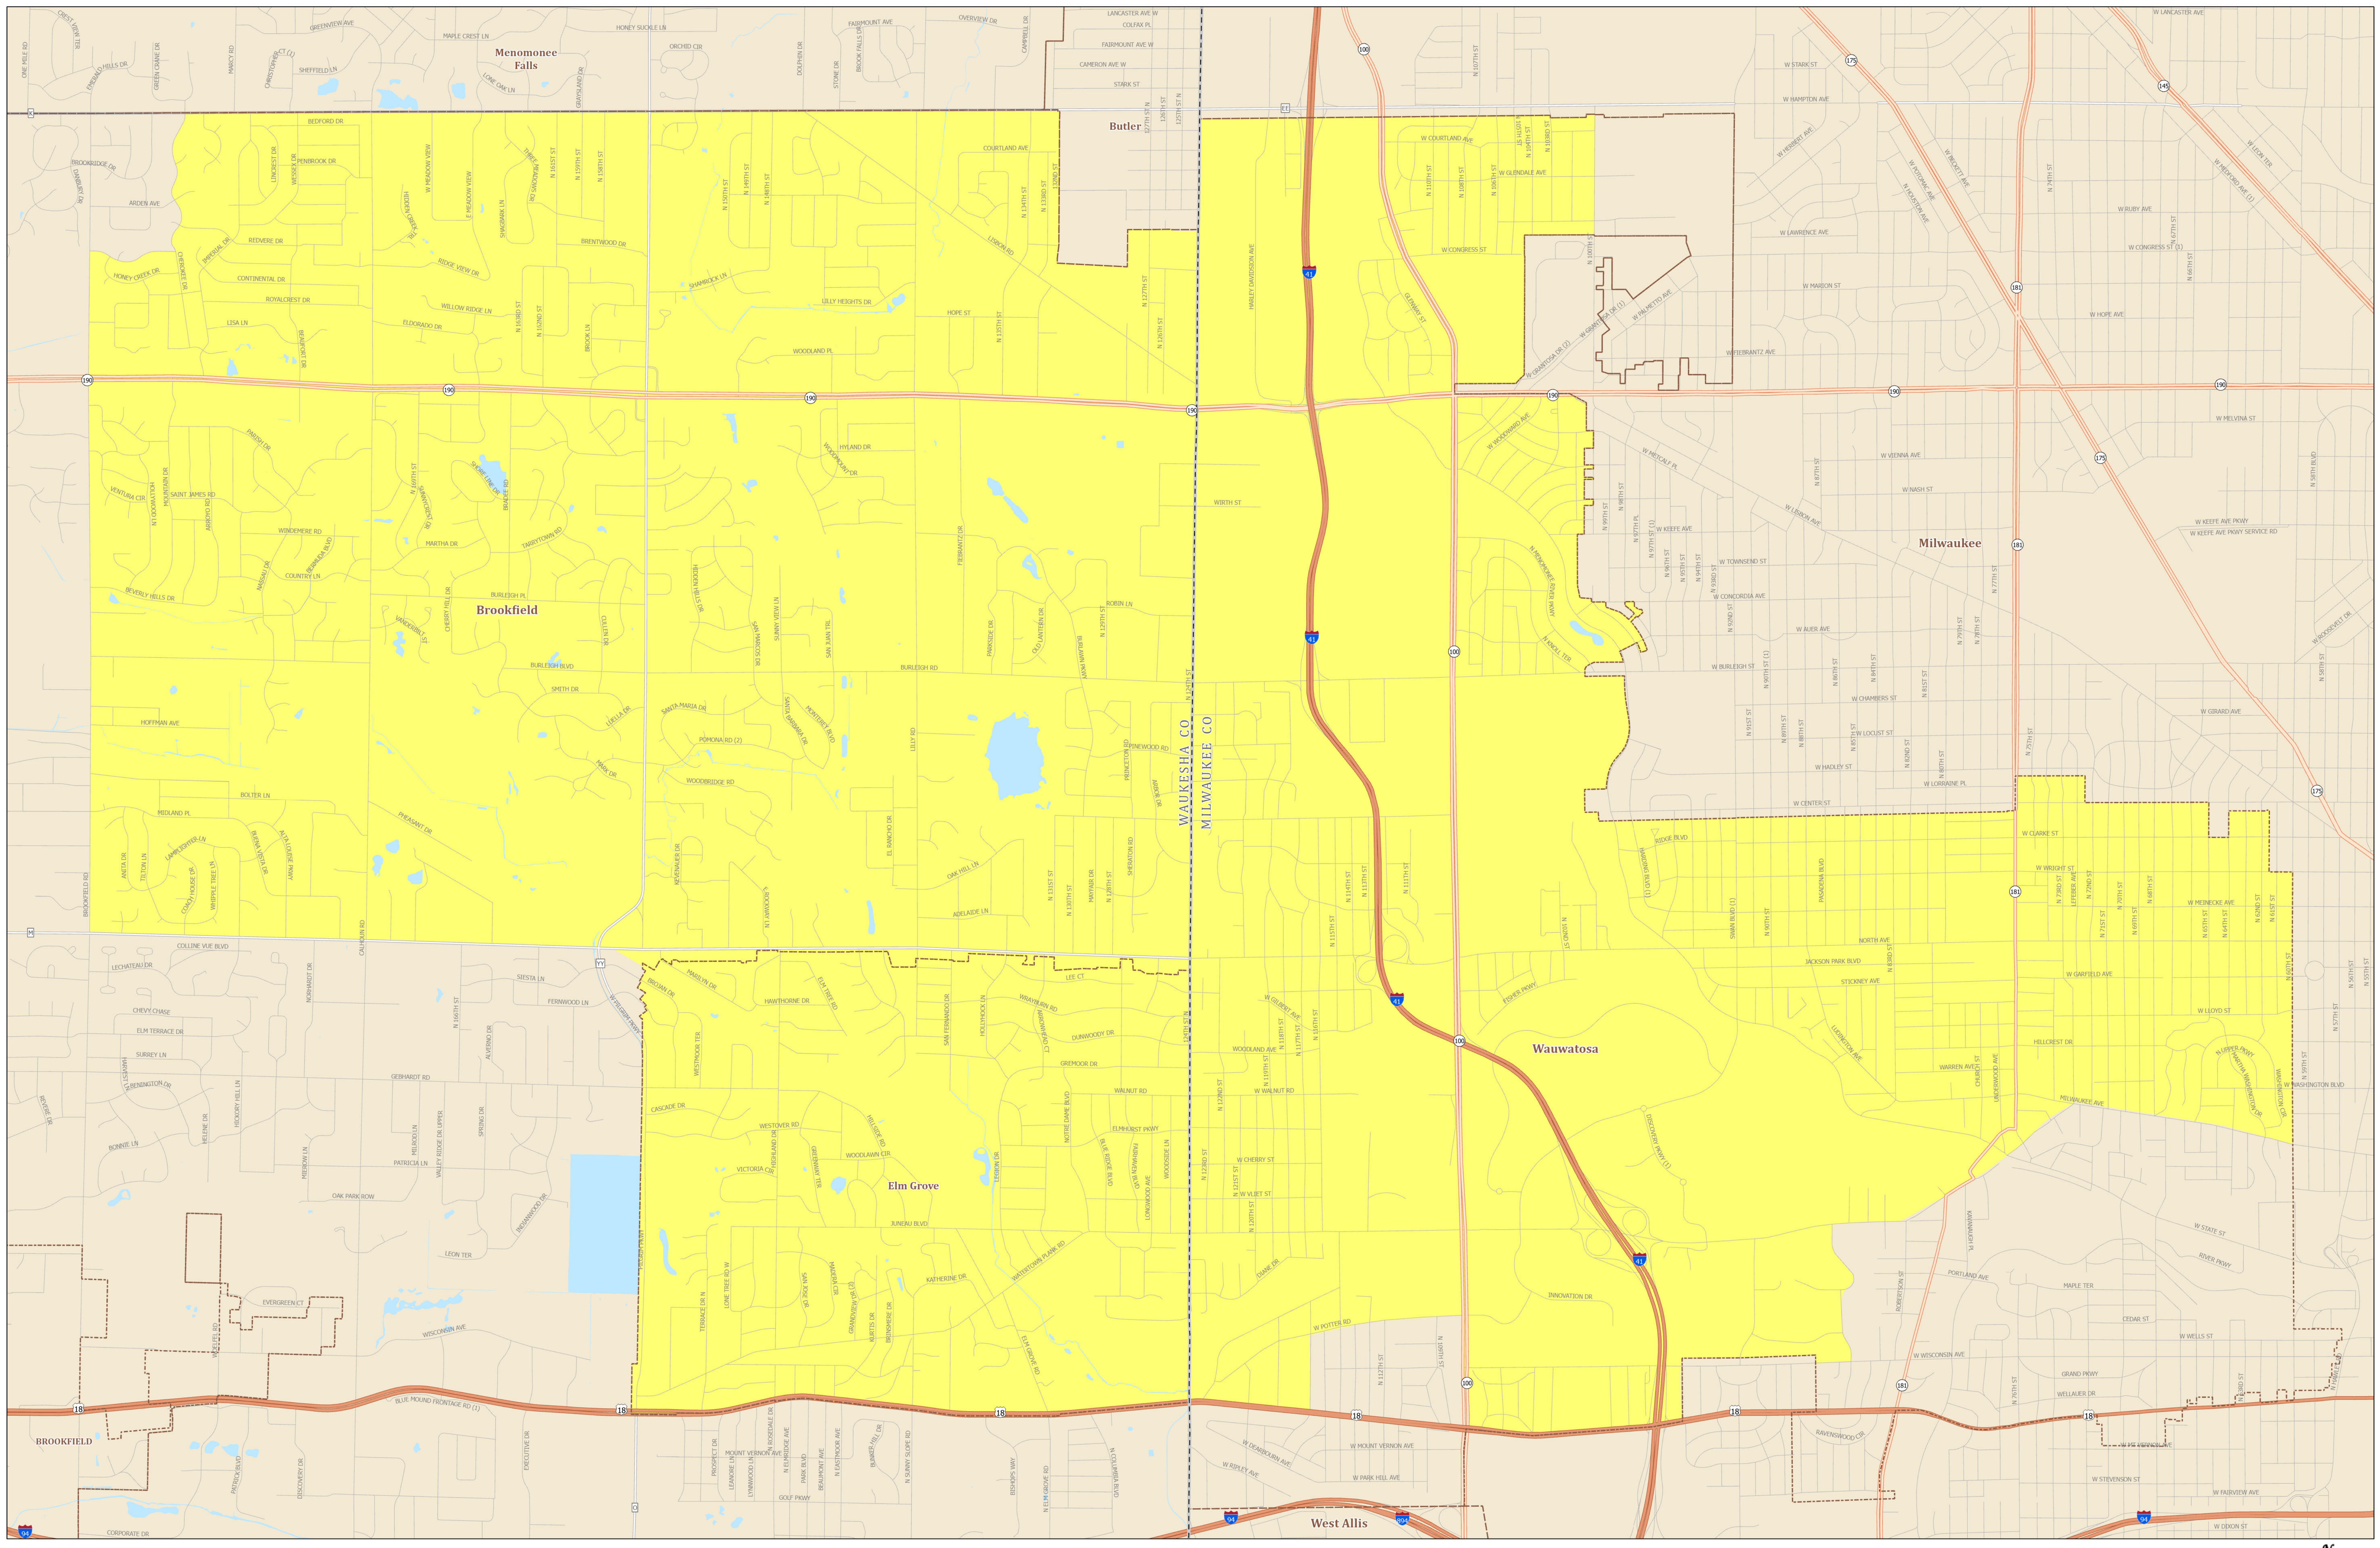

Assembly District 13

STATE OF WISCONSIN

Projection:
NAD 1983 Wisconsin TM

Cartography:
LTSB GIS Team, 2024

- Federal Highway
- State Highway
- County Road
- Local Road
- Assembly District 13
- County Boundary
- Cities, Towns, Villages
- Lakes, Rivers