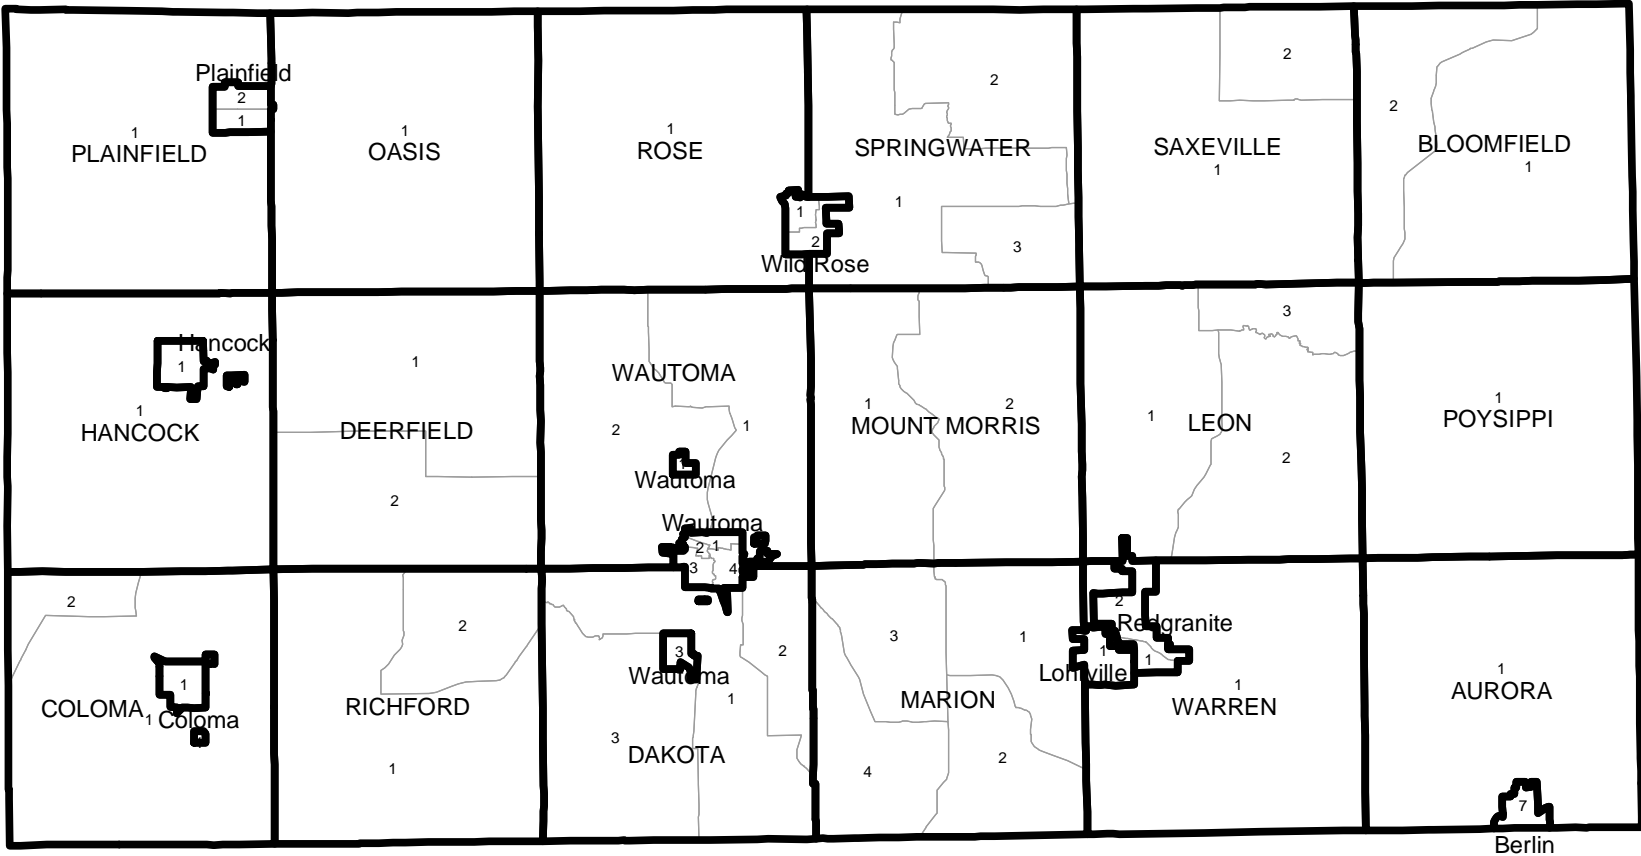

Municipal Wards By County, 2001

Legend

 mcds

 wards

NOTE: Towns are in CAPS

Waushara County
August 1, 2001