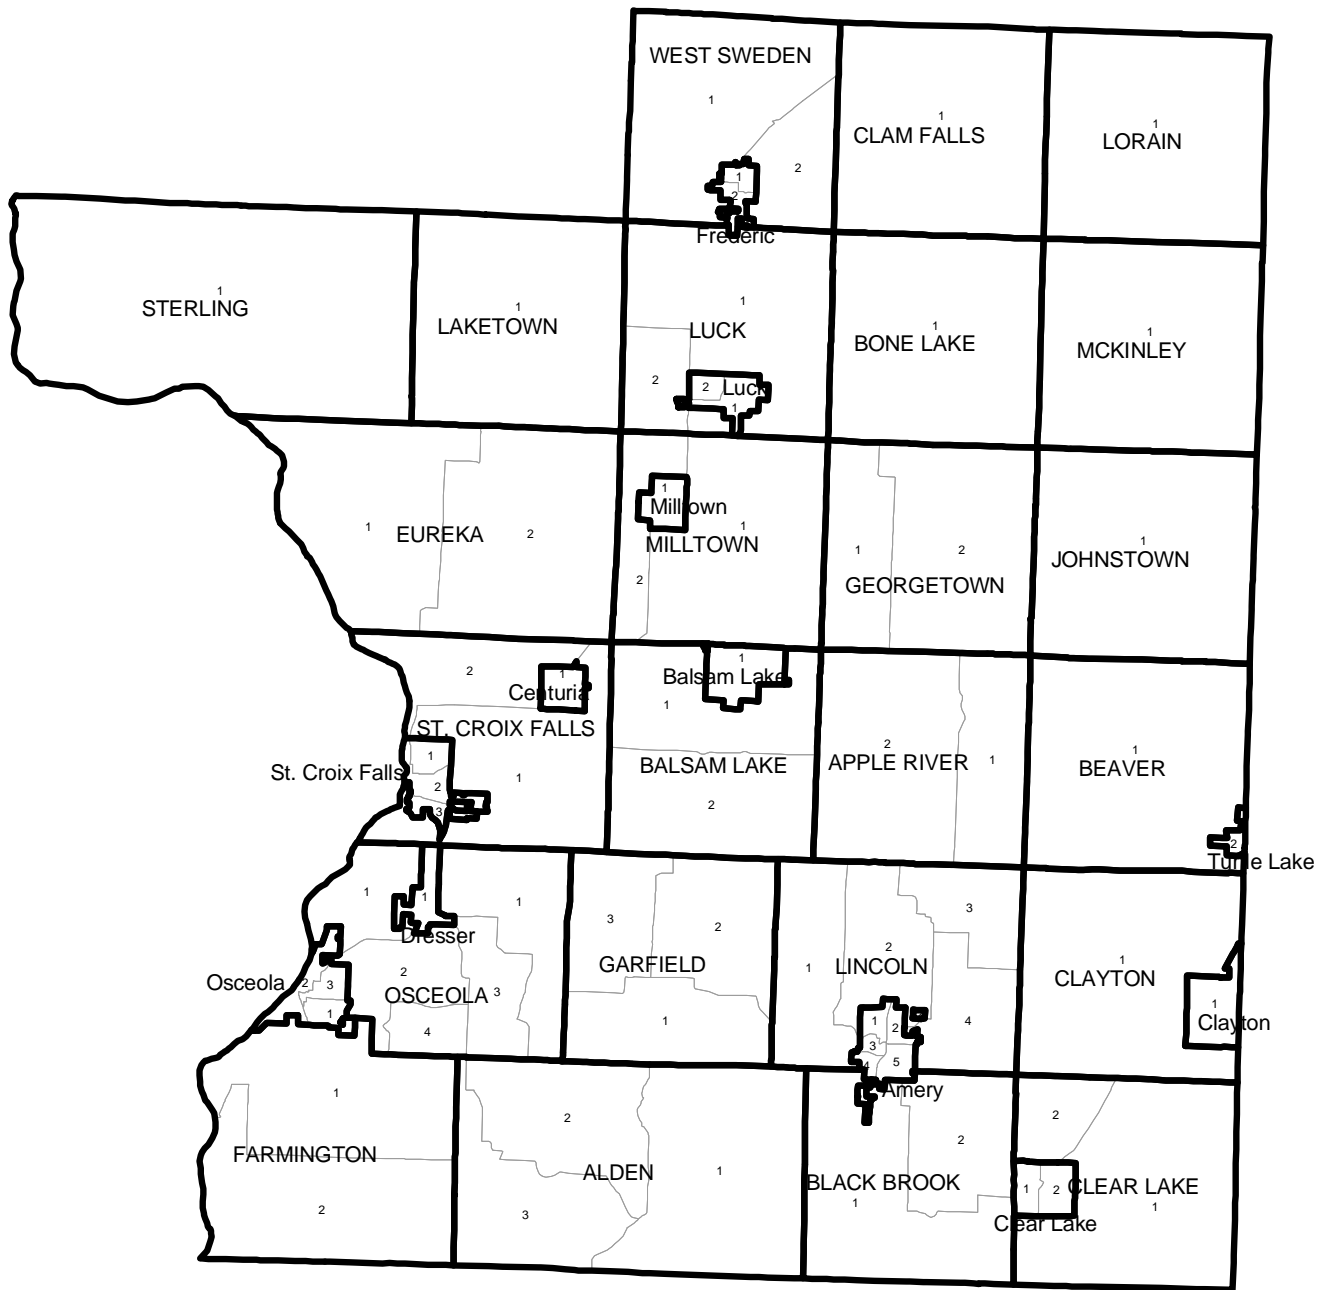

Municipal Wards By County, 2001

Legend

- mcds
- wards

NOTE: Towns are in CAPS

Polk County
August 1, 2001

0.051 .82.73.6
 Miles