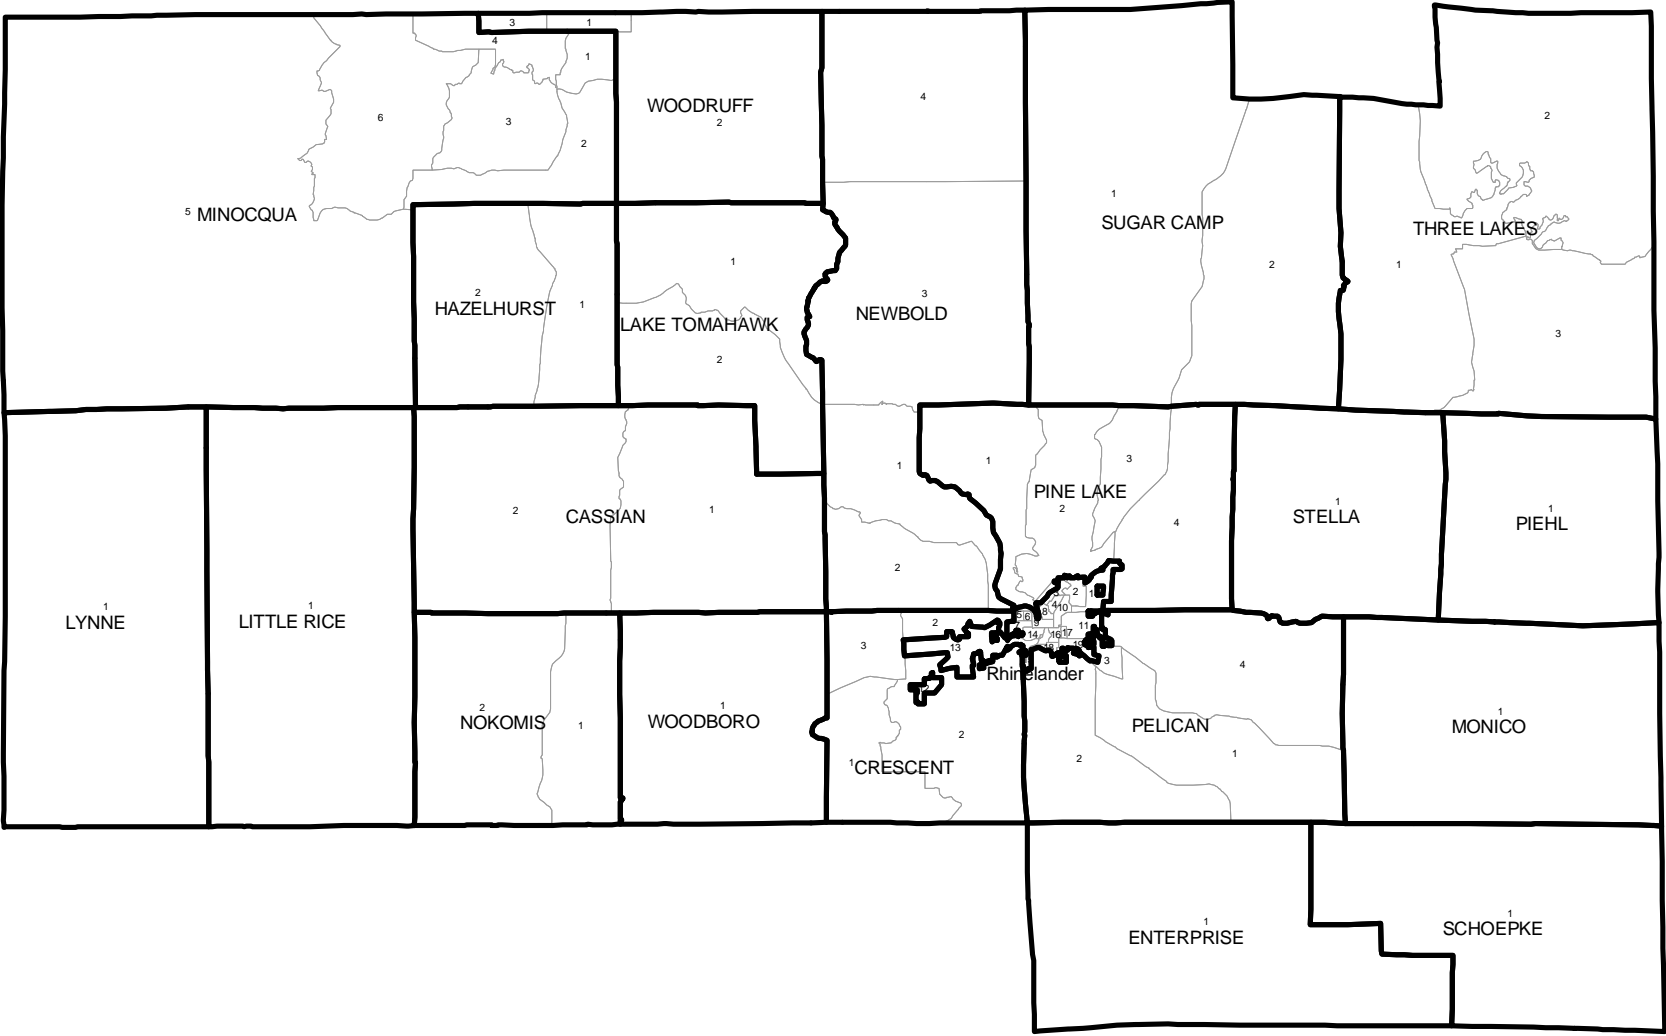

# Municipal Wards By County, 2001

**Legend**

 mclds

 wards

NOTE: Towns are in CAPS

Legislative Technology Services Bureau  
17 South Fairchild Street  
Suite 400  
Madison, WI 53703-3219  
(608) 266-0944

**Oneida County**  
August 1, 2001