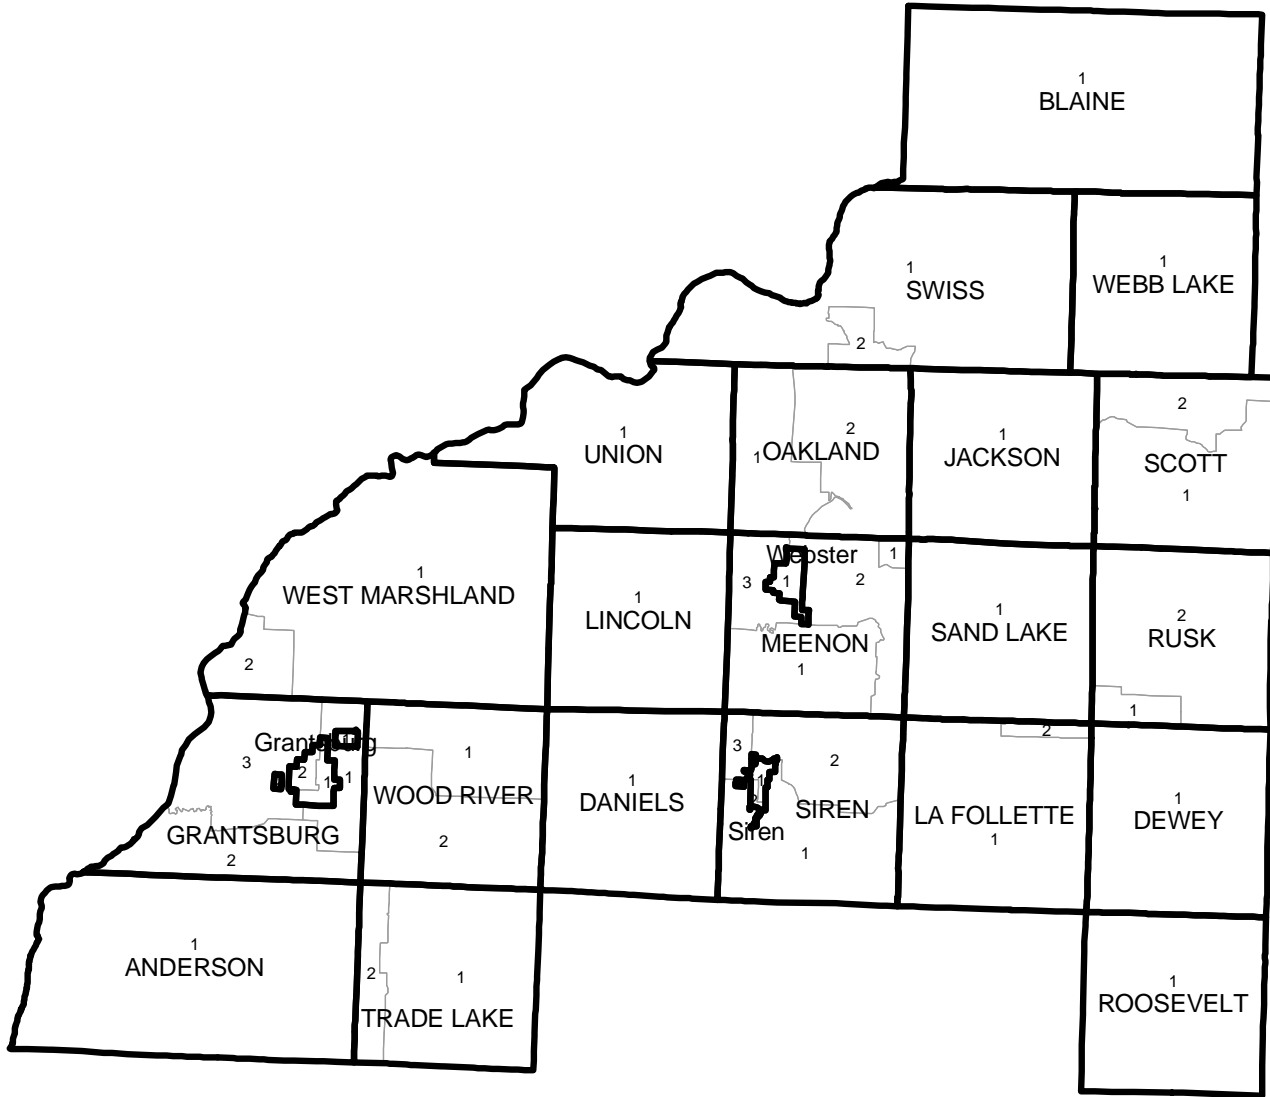

Municipal Wards By County, 2001

Legend

 mcds

 wards

NOTE: Towns are in CAPS

Burnett County
August 1, 2001