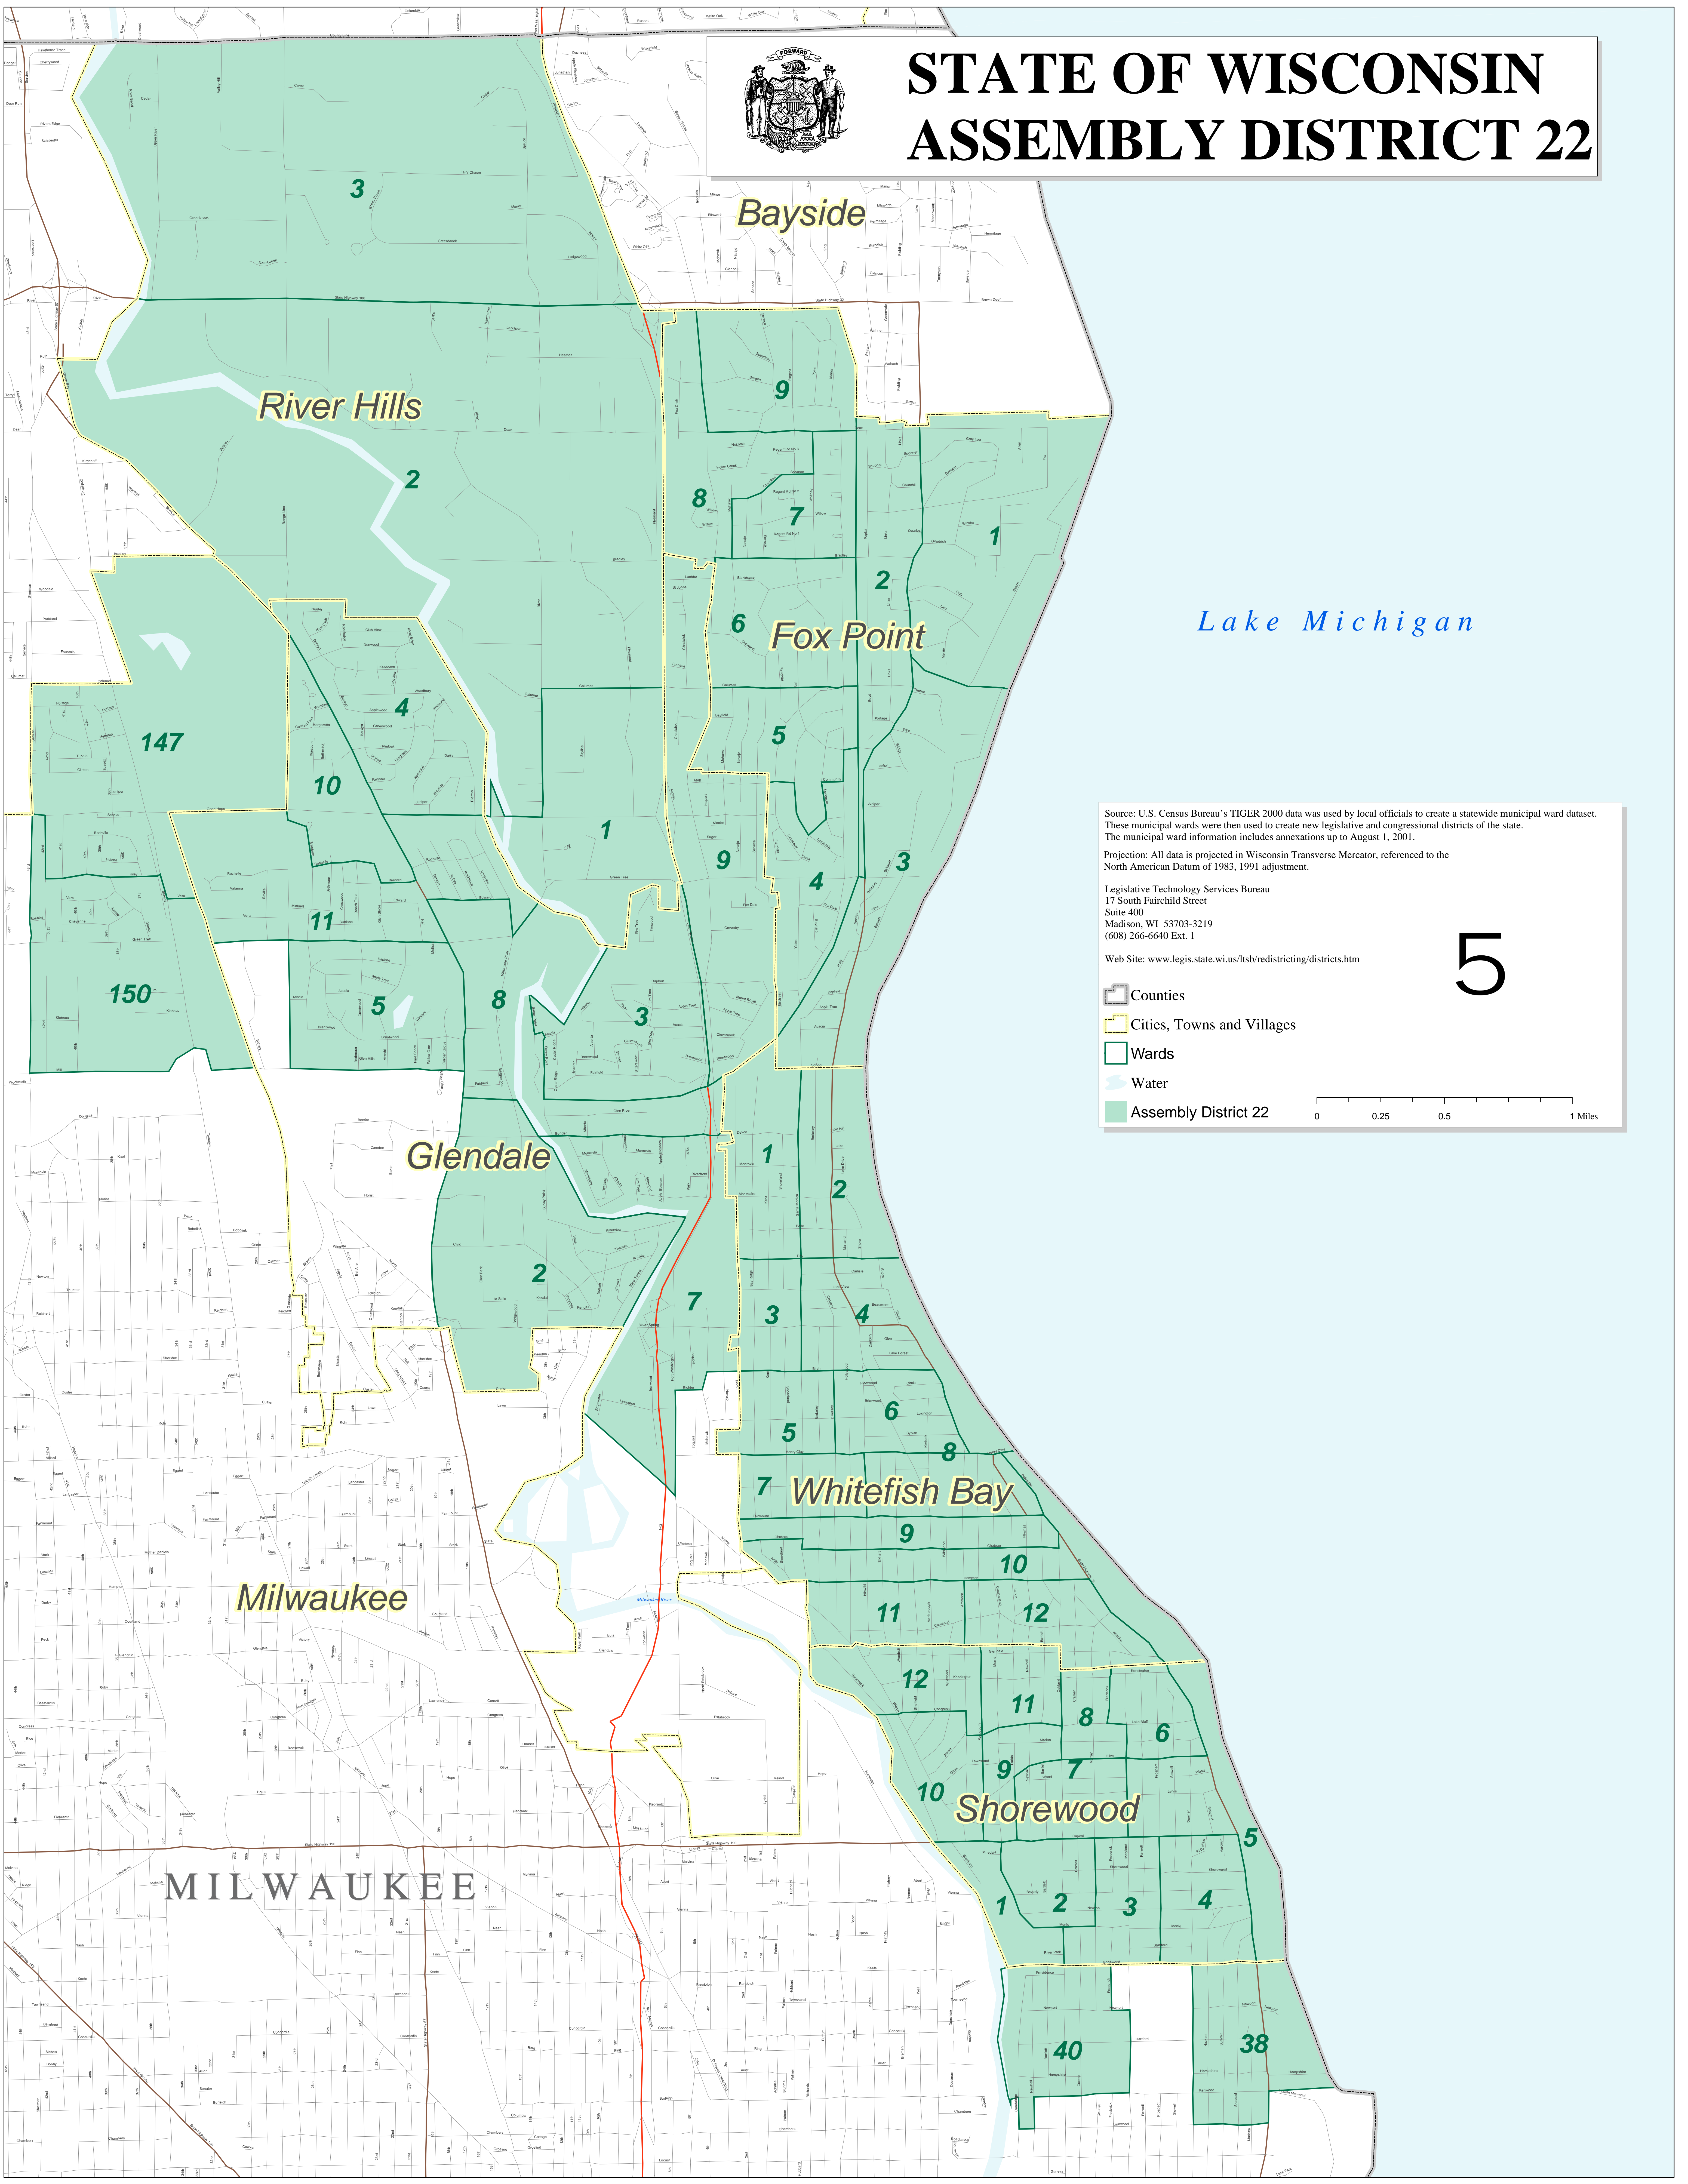

STATE OF WISCONSIN ASSEMBLY DISTRICT 22

Lake Michigan

Source: U.S. Census Bureau's TIGER 2000 data was used by local officials to create a statewide municipal ward dataset. These municipal wards were then used to create new legislative and congressional districts of the state. The municipal ward information includes annexations up to August 1, 2001.

Projection: All data is projected in Wisconsin Transverse Mercator, referenced to the North American Datum of 1983, 1991 adjustment.

Legislative Technology Services Bureau
17 South Fairchild Street
Suite 400
Madison, WI 53703-3219
(608) 266-6640 Ext. 1

Web Site: www.legis.state.wi.us/ltsb/redistricting/districts.htm

- Counties
- Cities, Towns and Villages
- Wards
- Water
- Assembly District 22

5

MILWAUKEE