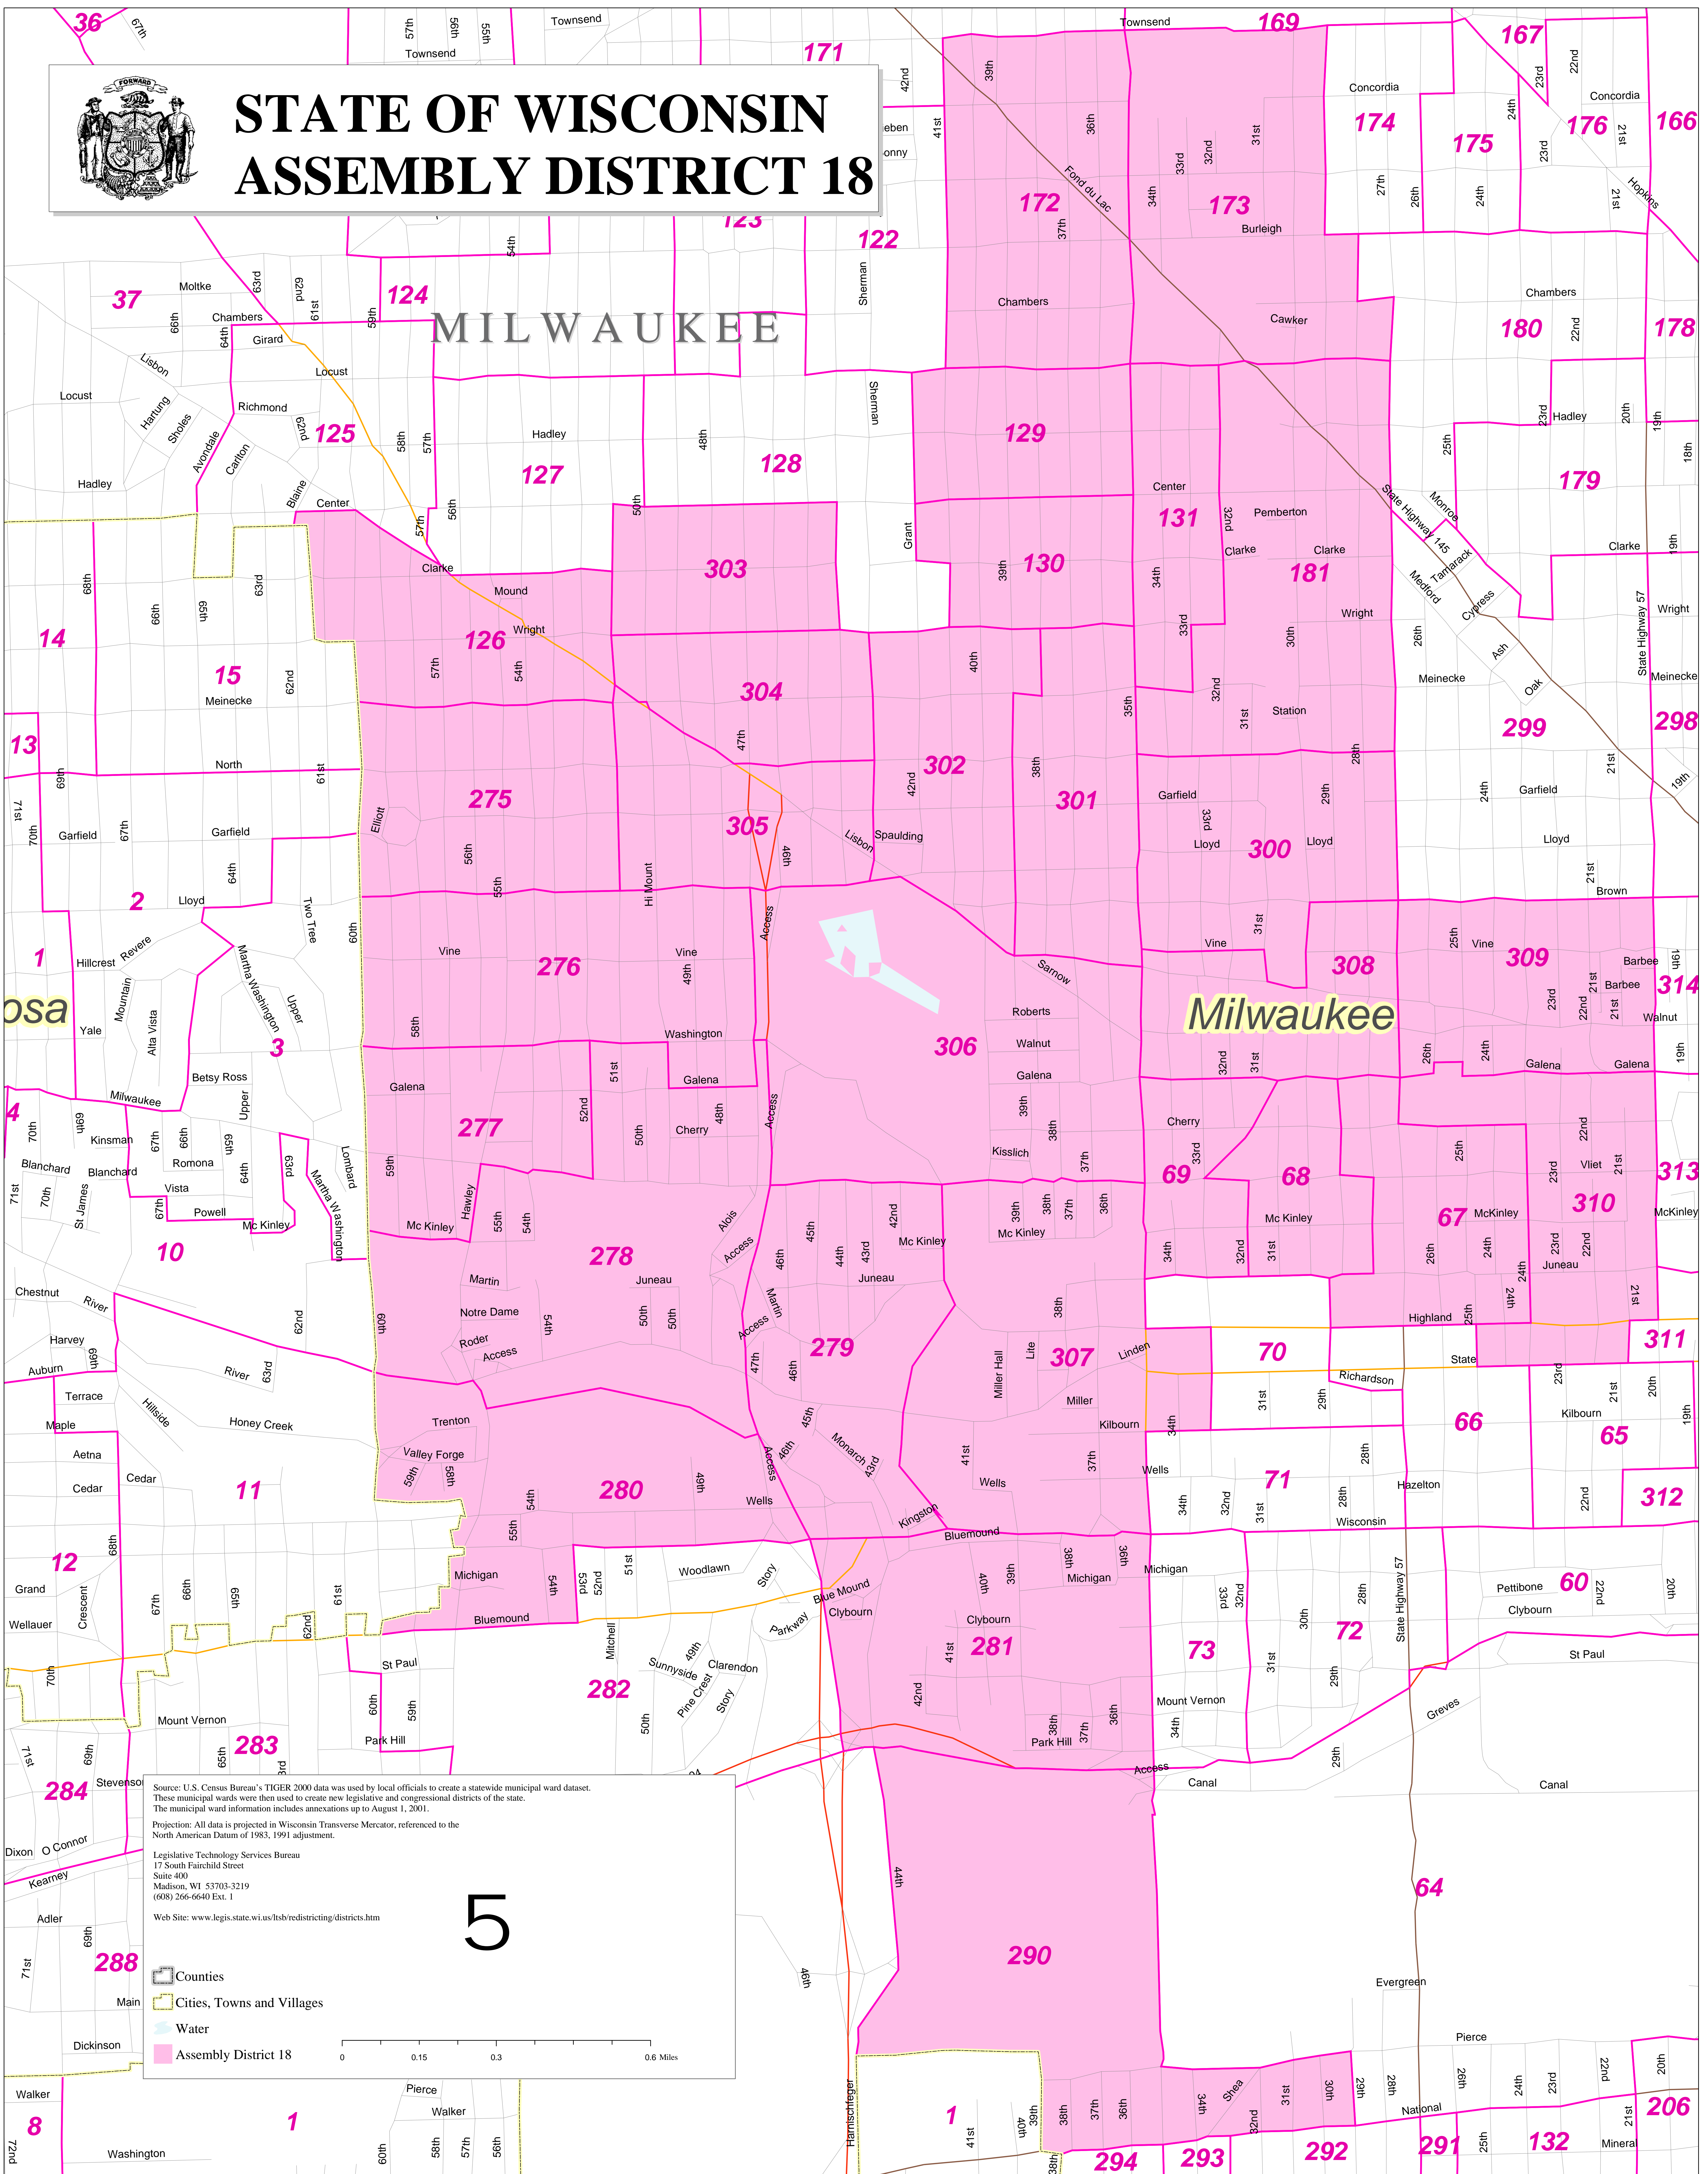

STATE OF WISCONSIN ASSEMBLY DISTRICT 18

Source: U.S. Census Bureau's TIGER 2000 data was used by local officials to create a statewide municipal ward dataset. These municipal wards were then used to create new legislative and congressional districts of the state. The municipal ward information includes annexations up to August 1, 2001.

Projection: All data is projected in Wisconsin Transverse Mercator, referenced to the North American Datum of 1983, 1991 adjustment.

Legislative Technology Services Bureau
17 South Fairchild Street
Suite 400
Madison, WI 53703-3219
(608) 266-6640 Ext. 1
Web Site: www.legis.state.wi.us/lsb/redistricting/districts.htm

- Counties
- Main Cities, Towns and Villages
- Water
- Assembly District 18