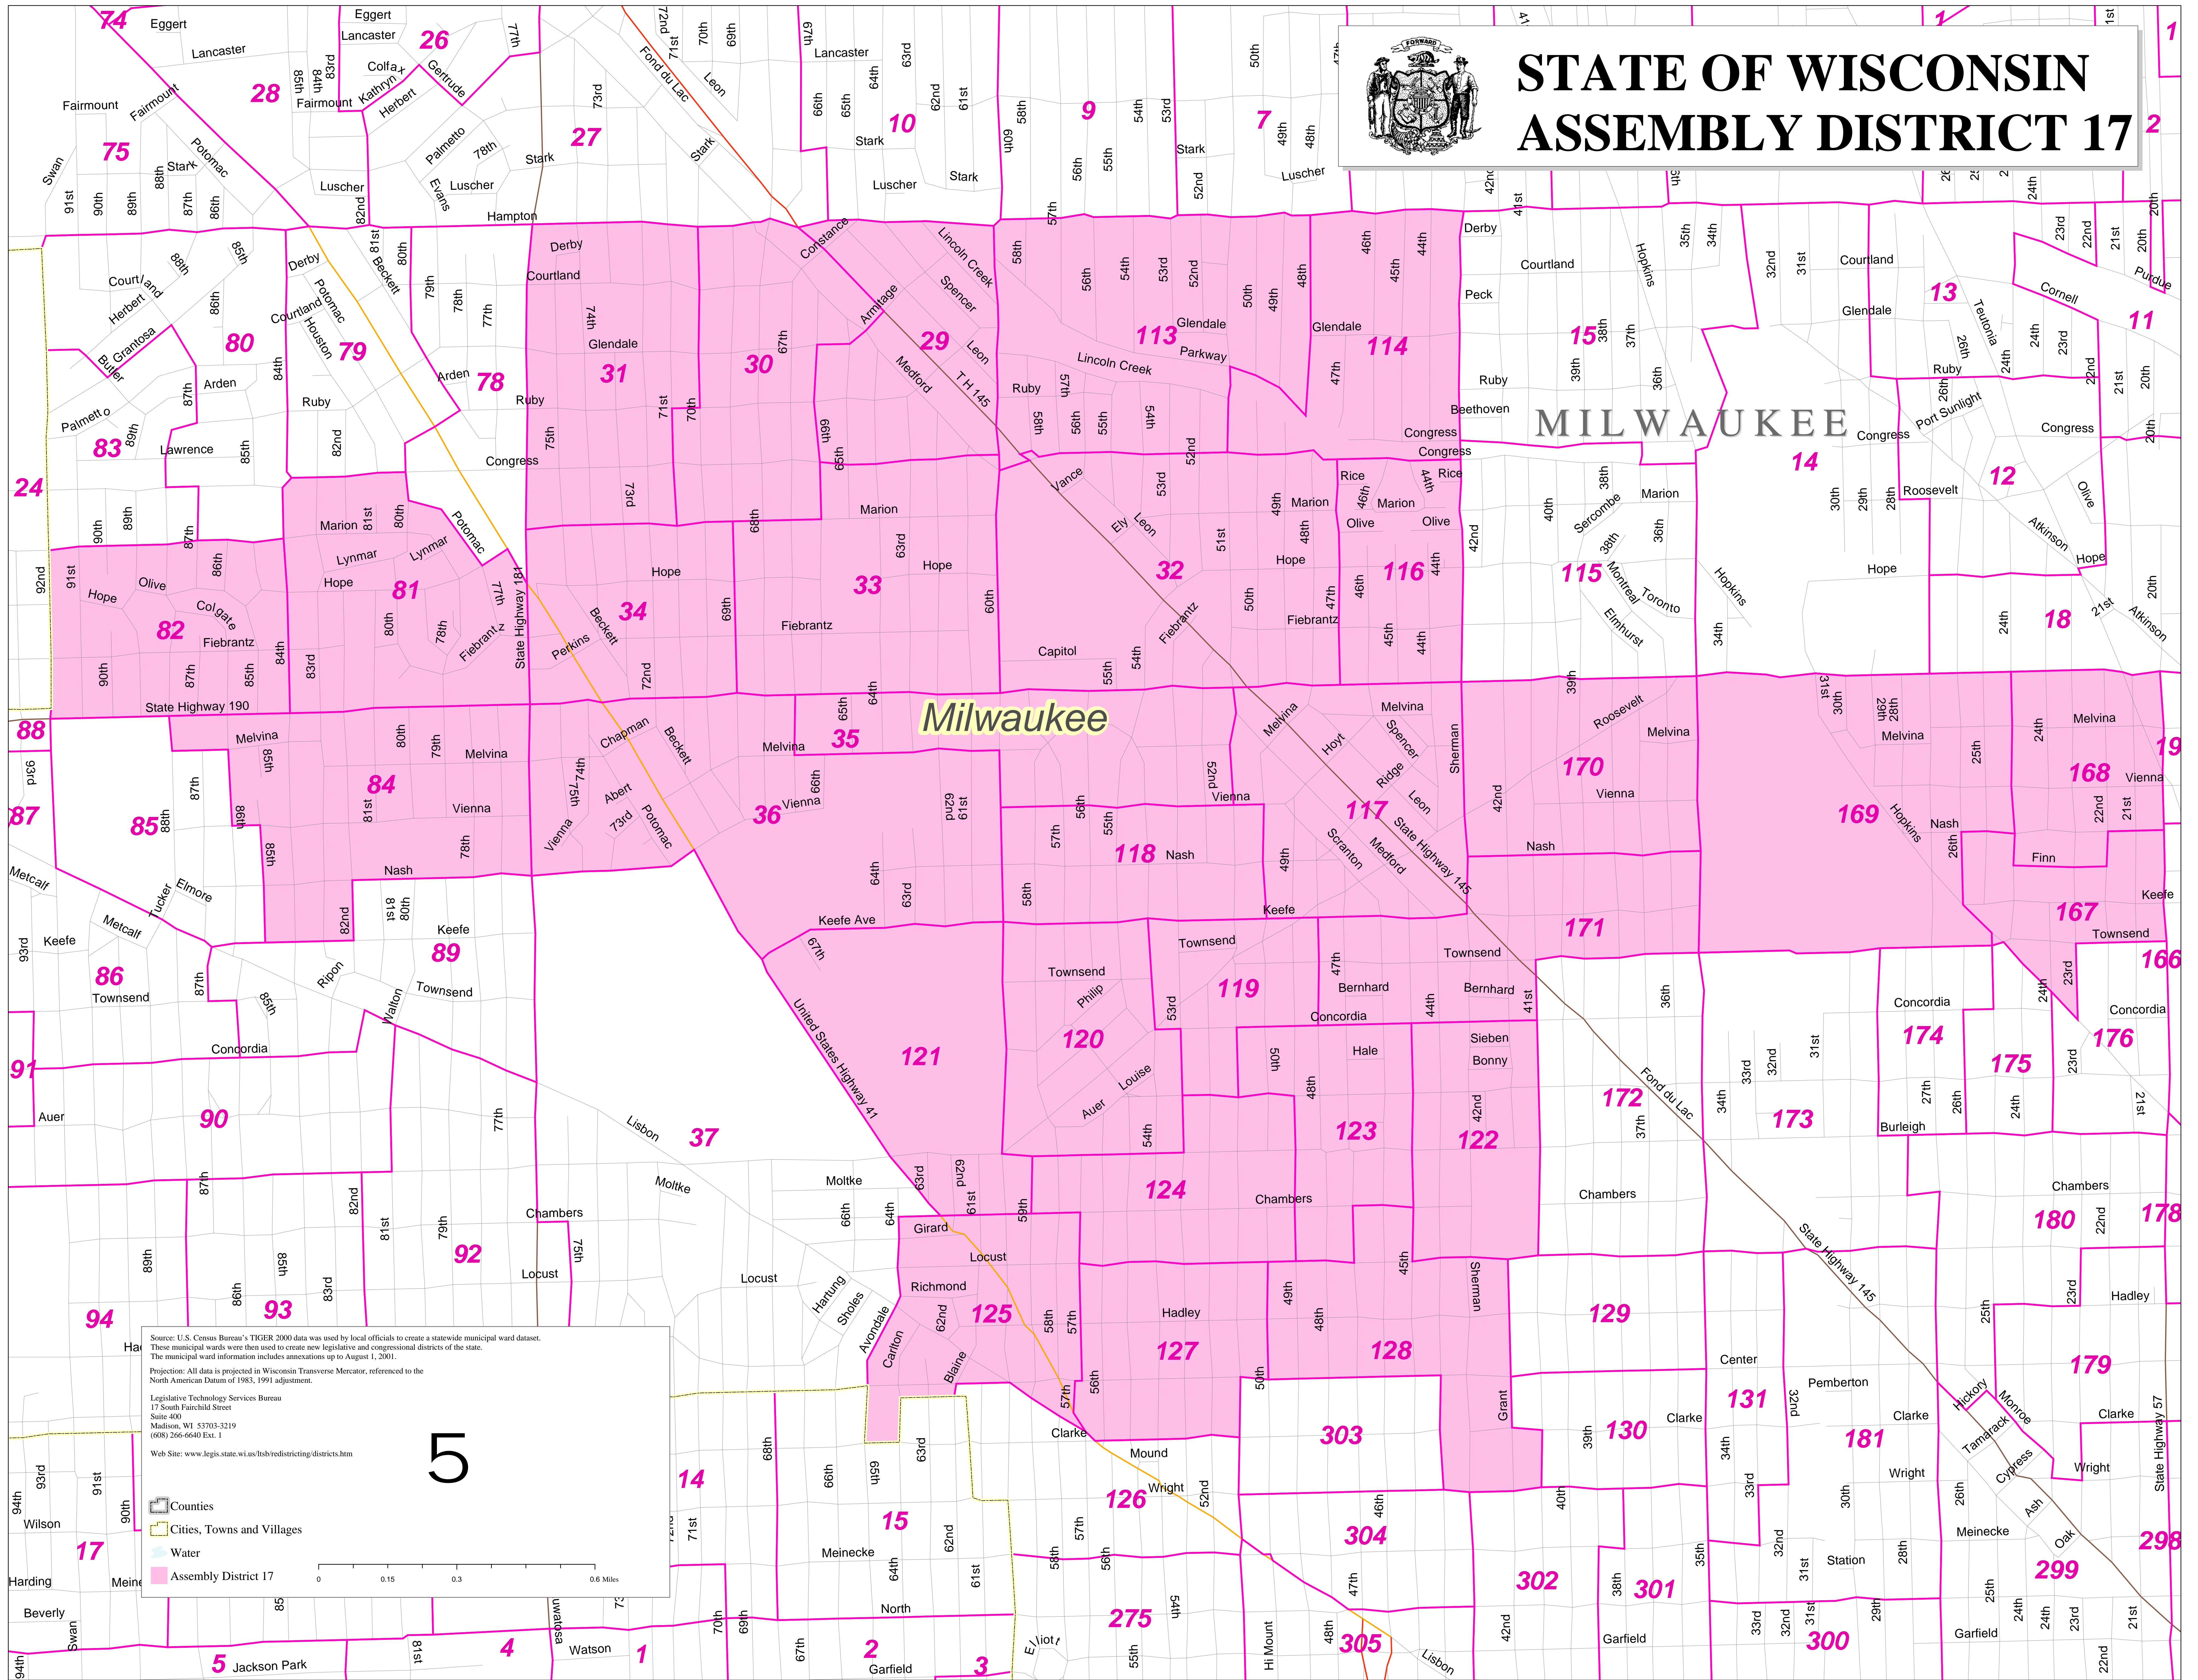

# STATE OF WISCONSIN ASSEMBLY DISTRICT 17

Milwaukee

MILWAUKEE

Source: U.S. Census Bureau's TIGER 2000 data was used by local officials to create a statewide municipal ward dataset. These municipal wards were then used to create new legislative and congressional districts of the state. The municipal ward information includes annexations up to August 1, 2001.  
Projection: All data is projected in Wisconsin Transverse Mercator, referenced to the North American Datum of 1983, 1991 adjustment.  
Legislative Technology Services Bureau  
17 South Fairchild Street  
Suite 400  
Madison, WI 53703-3219  
(608) 266-6640 Ext. 1  
Web Site: [www.legis.state.wi.us/lfb/redistricting/districts.htm](http://www.legis.state.wi.us/lfb/redistricting/districts.htm)