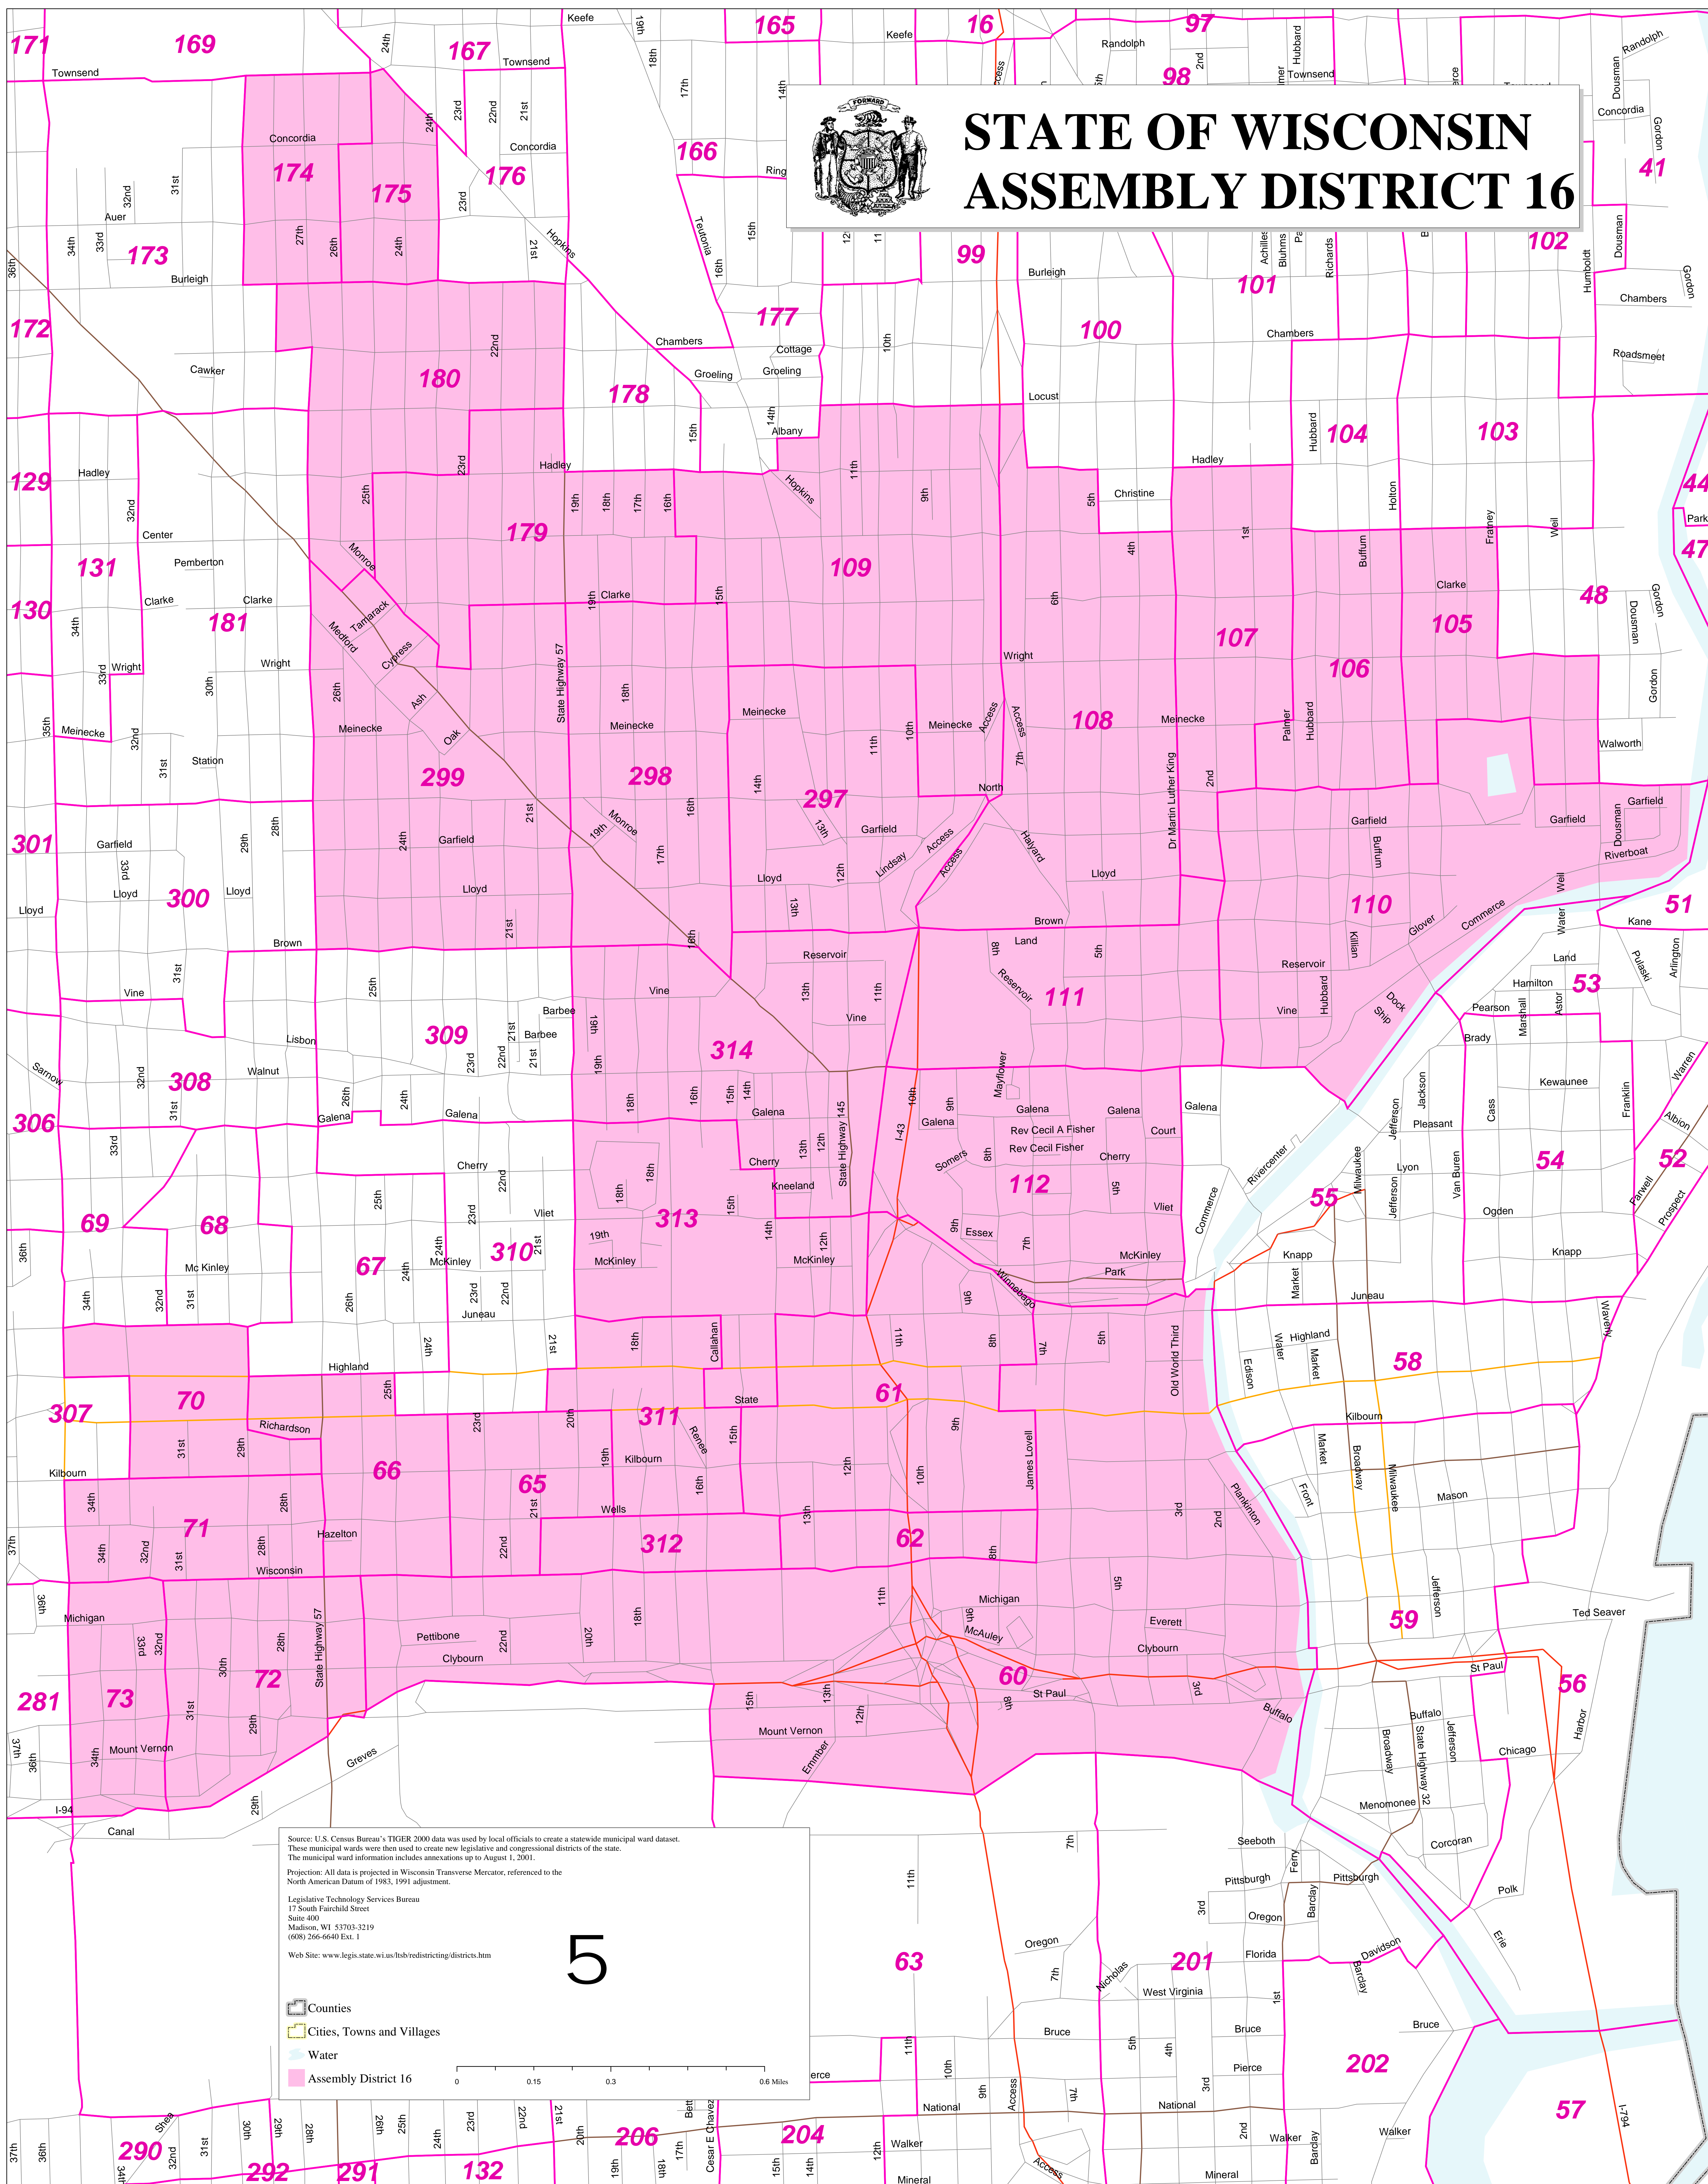

# STATE OF WISCONSIN ASSEMBLY DISTRICT 16

Source: U.S. Census Bureau's TIGER 2000 data was used by local officials to create a statewide municipal ward dataset. These municipal wards were then used to create new legislative and congressional districts of the state. The municipal ward information includes annexations up to August 1, 2001.

Projection: All data is projected in Wisconsin Transverse Mercator, referenced to the North American Datum of 1983, 1991 adjustment.

Legislative Technology Services Bureau  
17 South Fairchild Street  
Suite 400  
Madison, WI 53703-3219  
(608) 266-6640 Ext. 1  
Web Site: [www.legis.state.wi.us/lsb/redistricting/districts.htm](http://www.legis.state.wi.us/lsb/redistricting/districts.htm)

- Counties
- Cities, Towns and Villages
- Water
- Assembly District 16