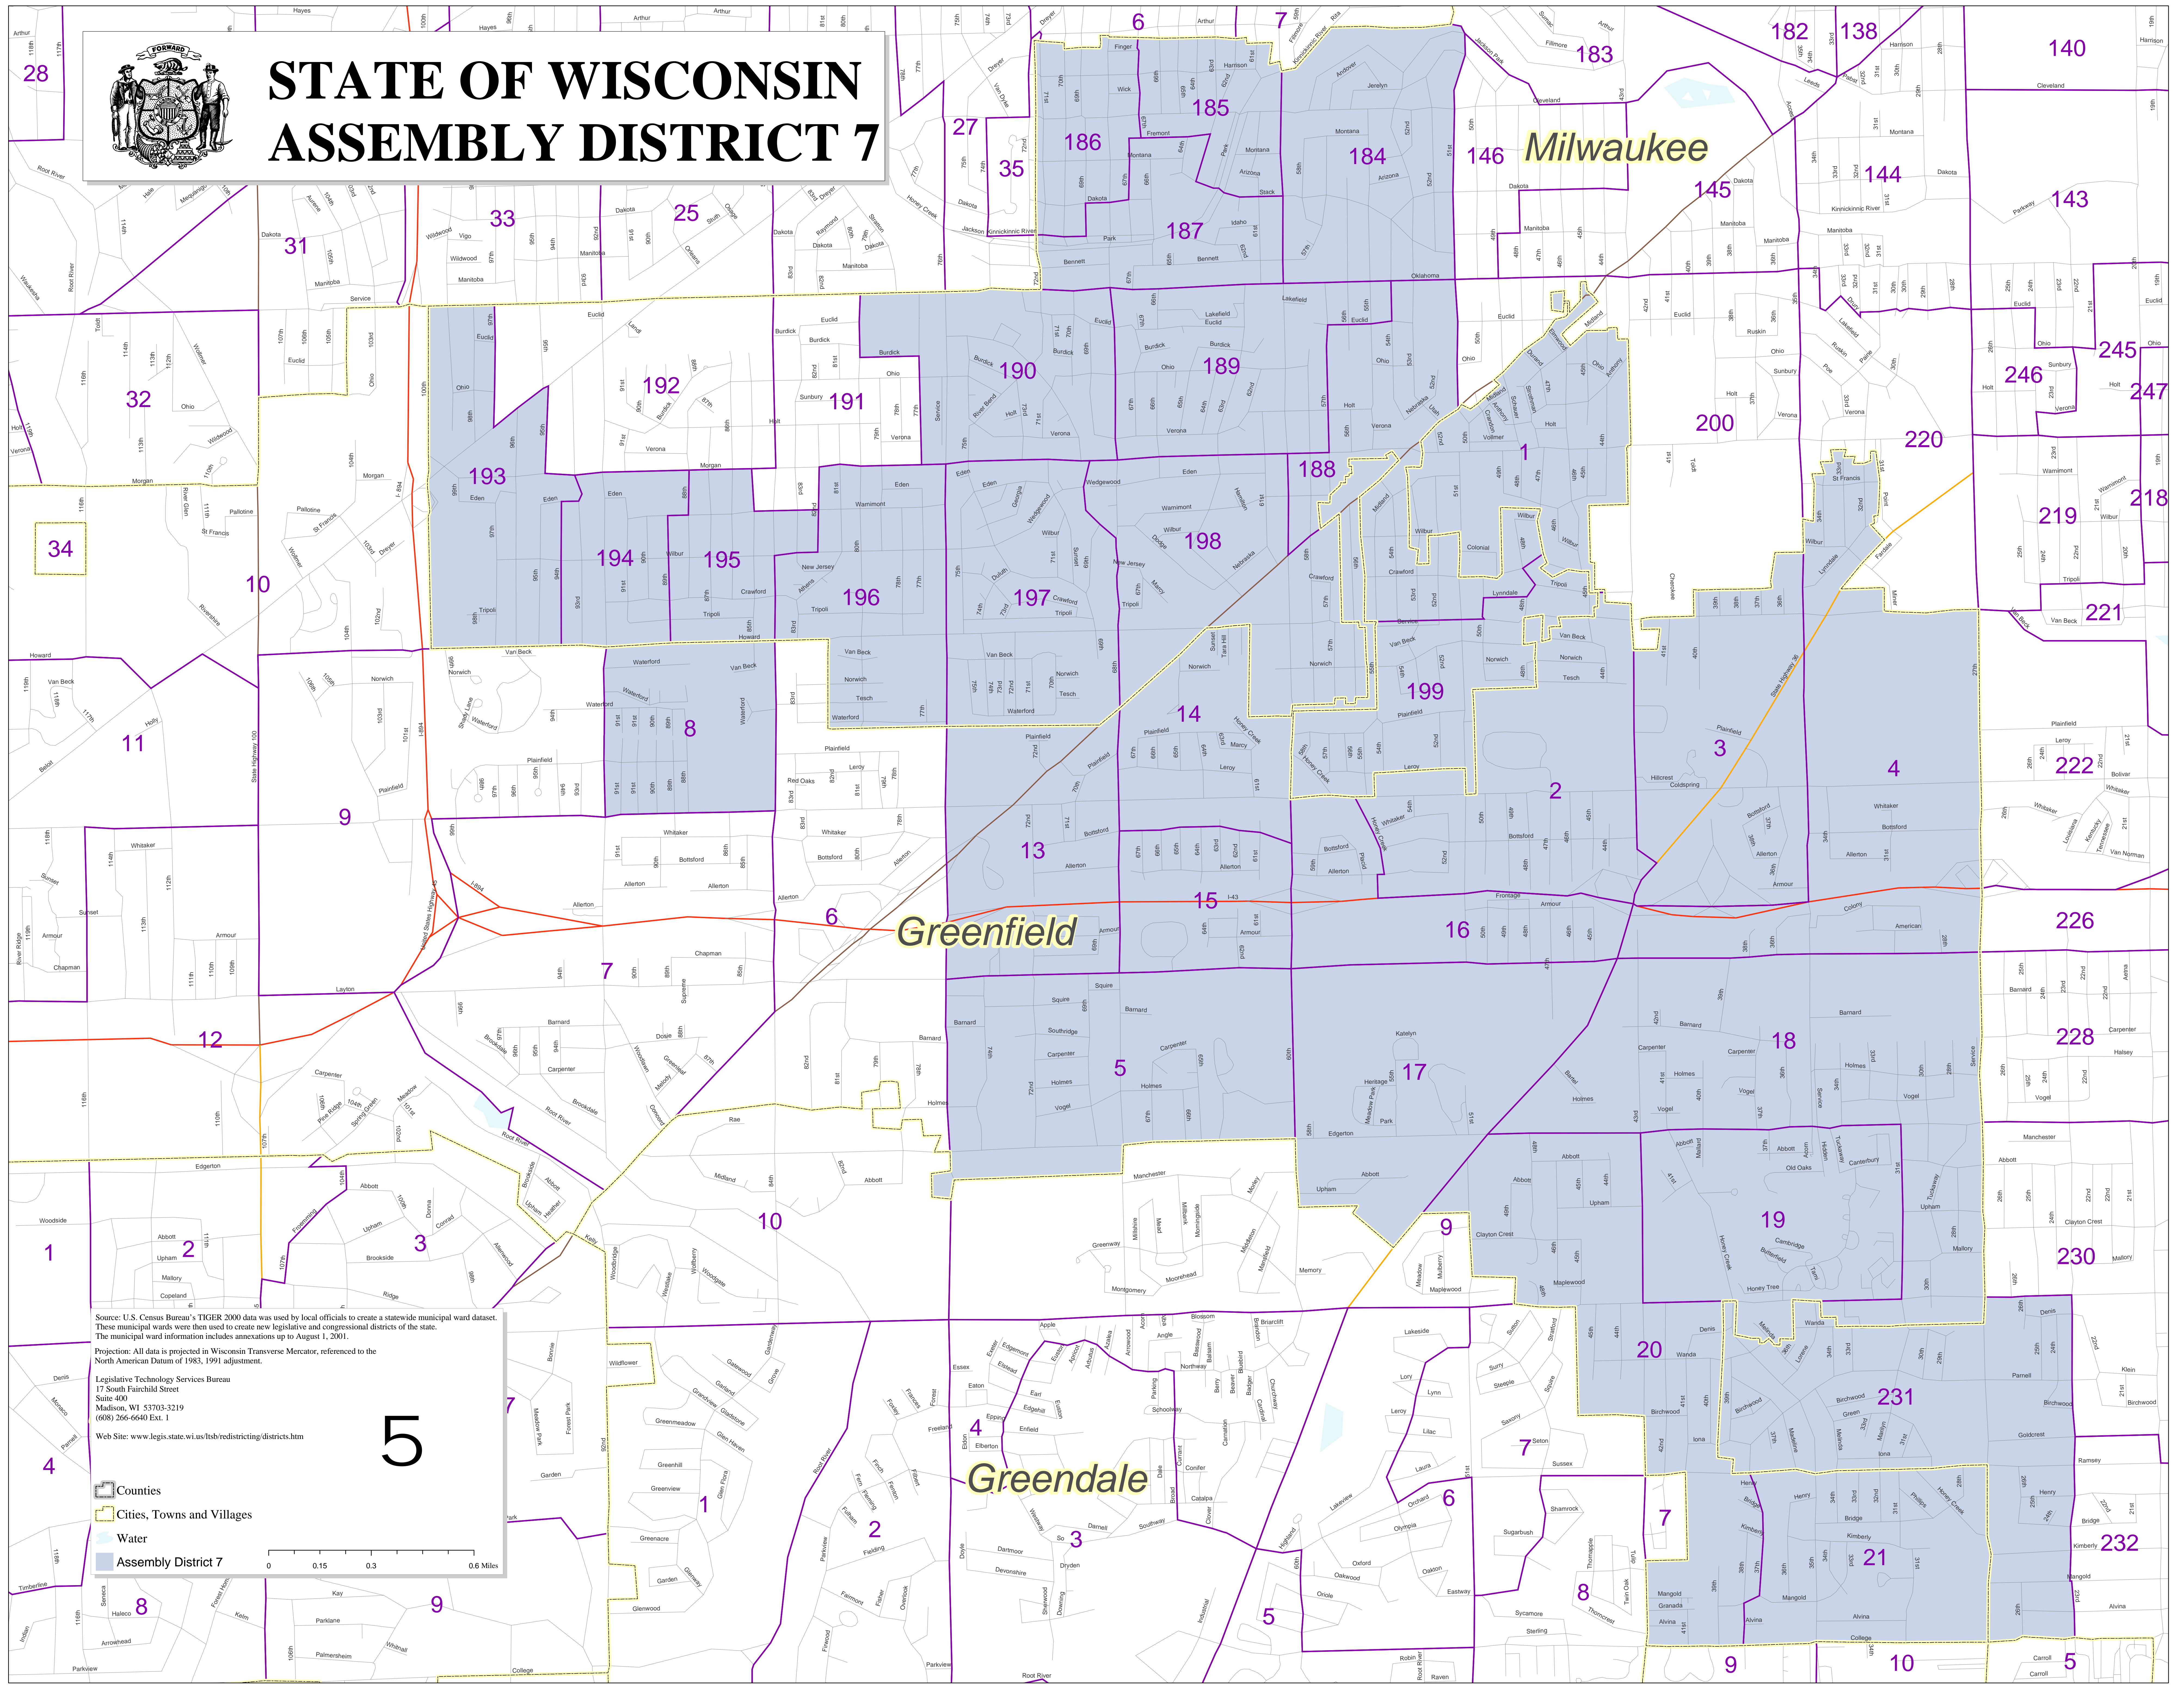

STATE OF WISCONSIN ASSEMBLY DISTRICT 7

Projection: All data is projected in Wisconsin Transverse Mercator, referenced to the North American Datum of 1983, 1991 adjustment.

Legislative Technology Services Bureau
17 South Fairchild Street
Suite 400
Madison, WI 53703-3219
(608) 266-6640 Ext. 1
Web Site: www.legis.wisconsin.gov/ltsb/redistricting/districts.htm

- Counties
- Cities, Towns and Villages
- Water
- Assembly District 7