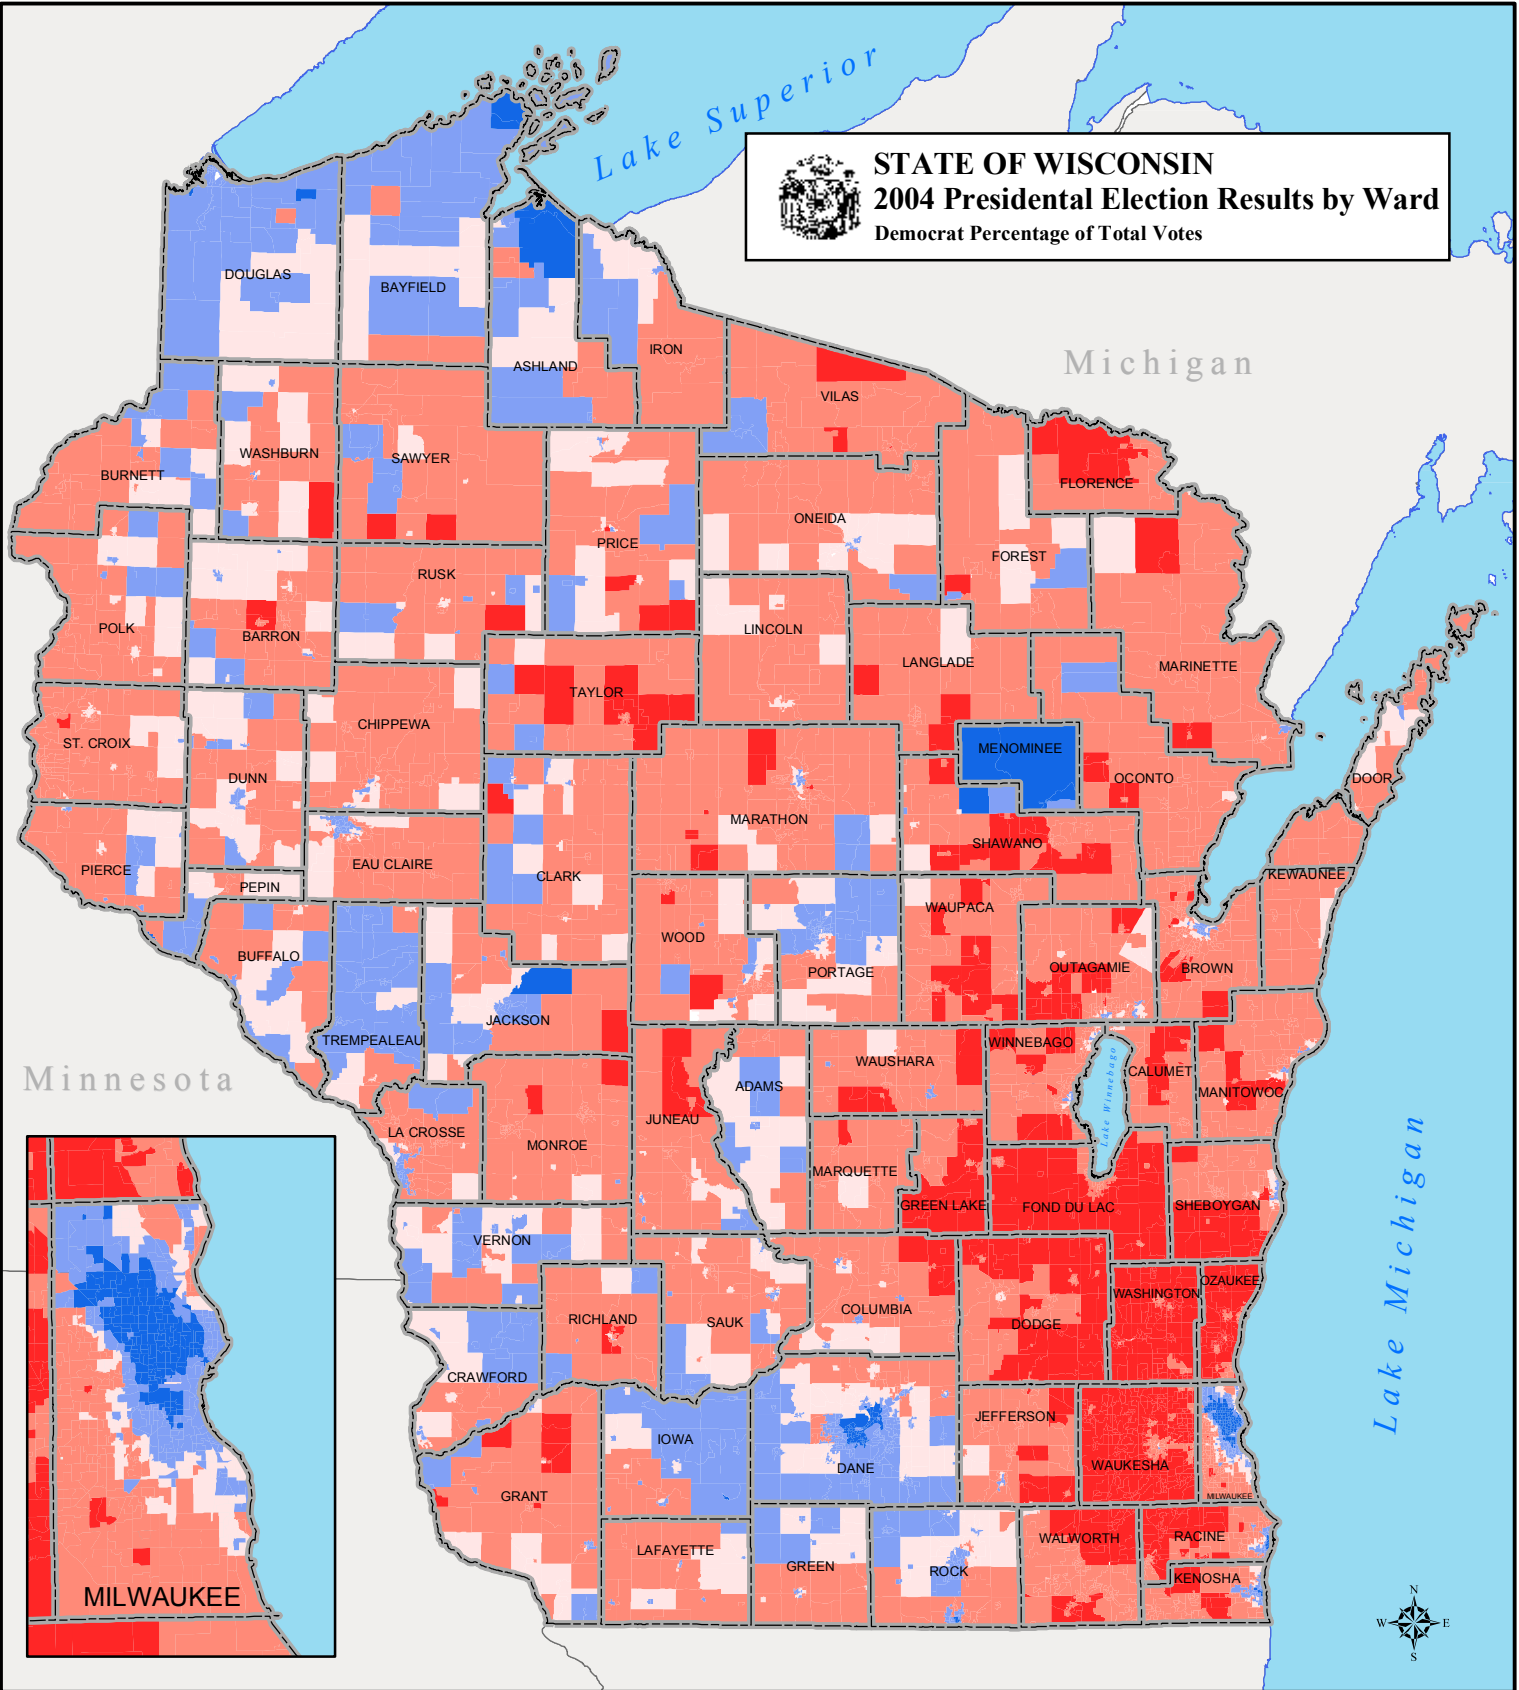

Lake Superior

STATE OF WISCONSIN
2004 Presidential Election Results by Ward
Democrat Percentage of Total Votes

Legislative Technology Services Bureau
17 South Fairchild Street
Suite 400
Madison, WI 53703-3219
(608) 266-6640 Ext. 1

2004 Presidential Data was received from the Wisconsin State Elections Board. This data has been modified to fit with the 2001 Wisconsin Municipal Wards.

2001 Wisconsin Municipal Wards
2004 Presidential Democrat Percentage