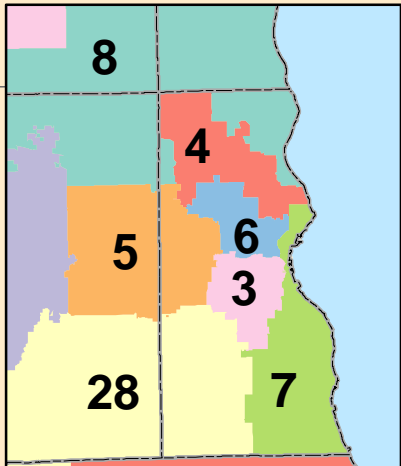

Lake Superior

STATE OF WISCONSIN
Senate Districts
 2011 Wisconsin Act 43

Milwaukee Area Inset Map

Source: US Census TIGER 2010 data
Projection: WTM 83/91

Notes: Senate Districts are comprised of three consecutive Assembly Districts.