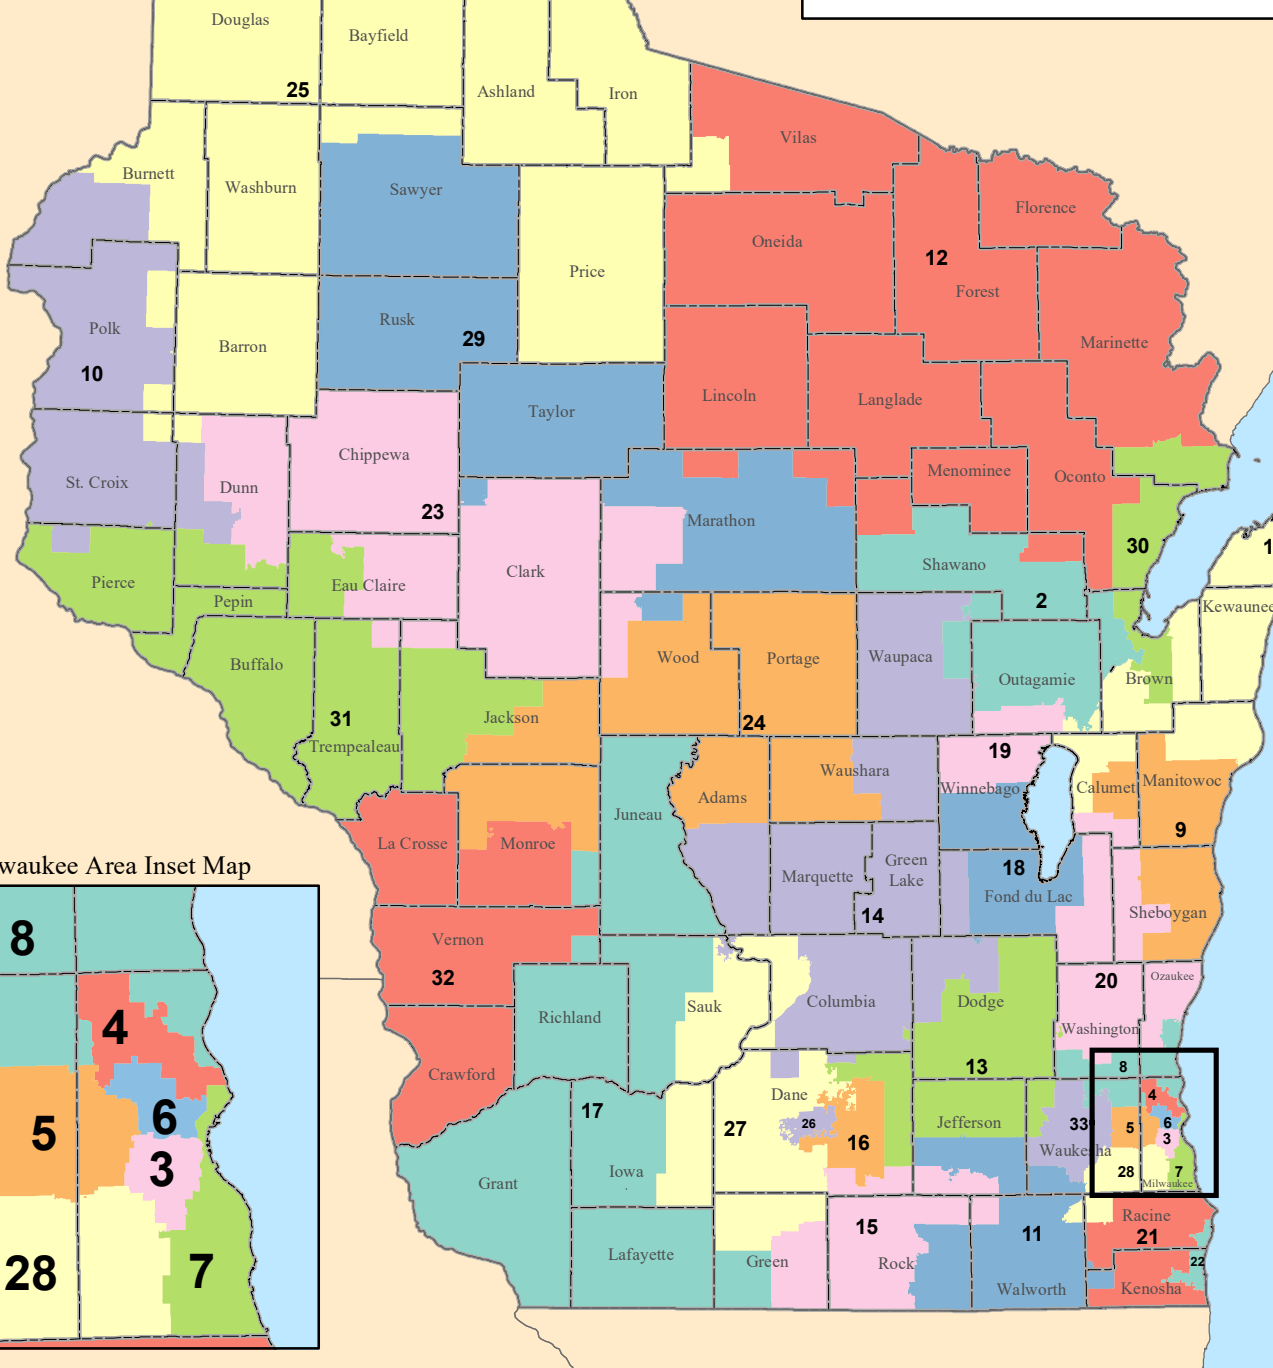

# STATE OF WISCONSIN

## Senate Districts

2011 Wisconsin Act 43

Milwaukee Area Inset Map

Source: US Census TIGER 2010 data  
Projection: WTM 83/91

Notes: Senate Districts are comprised of three consecutive Assembly Districts.

Legislative Technology Services Bureau  
17 West Main Street, Suite 200  
Madison, WI 53703-3305  
(608) 283-1830  
[www.legis.wisconsin.gov/ltsb/gis](http://www.legis.wisconsin.gov/ltsb/gis)

0 20 40 Miles