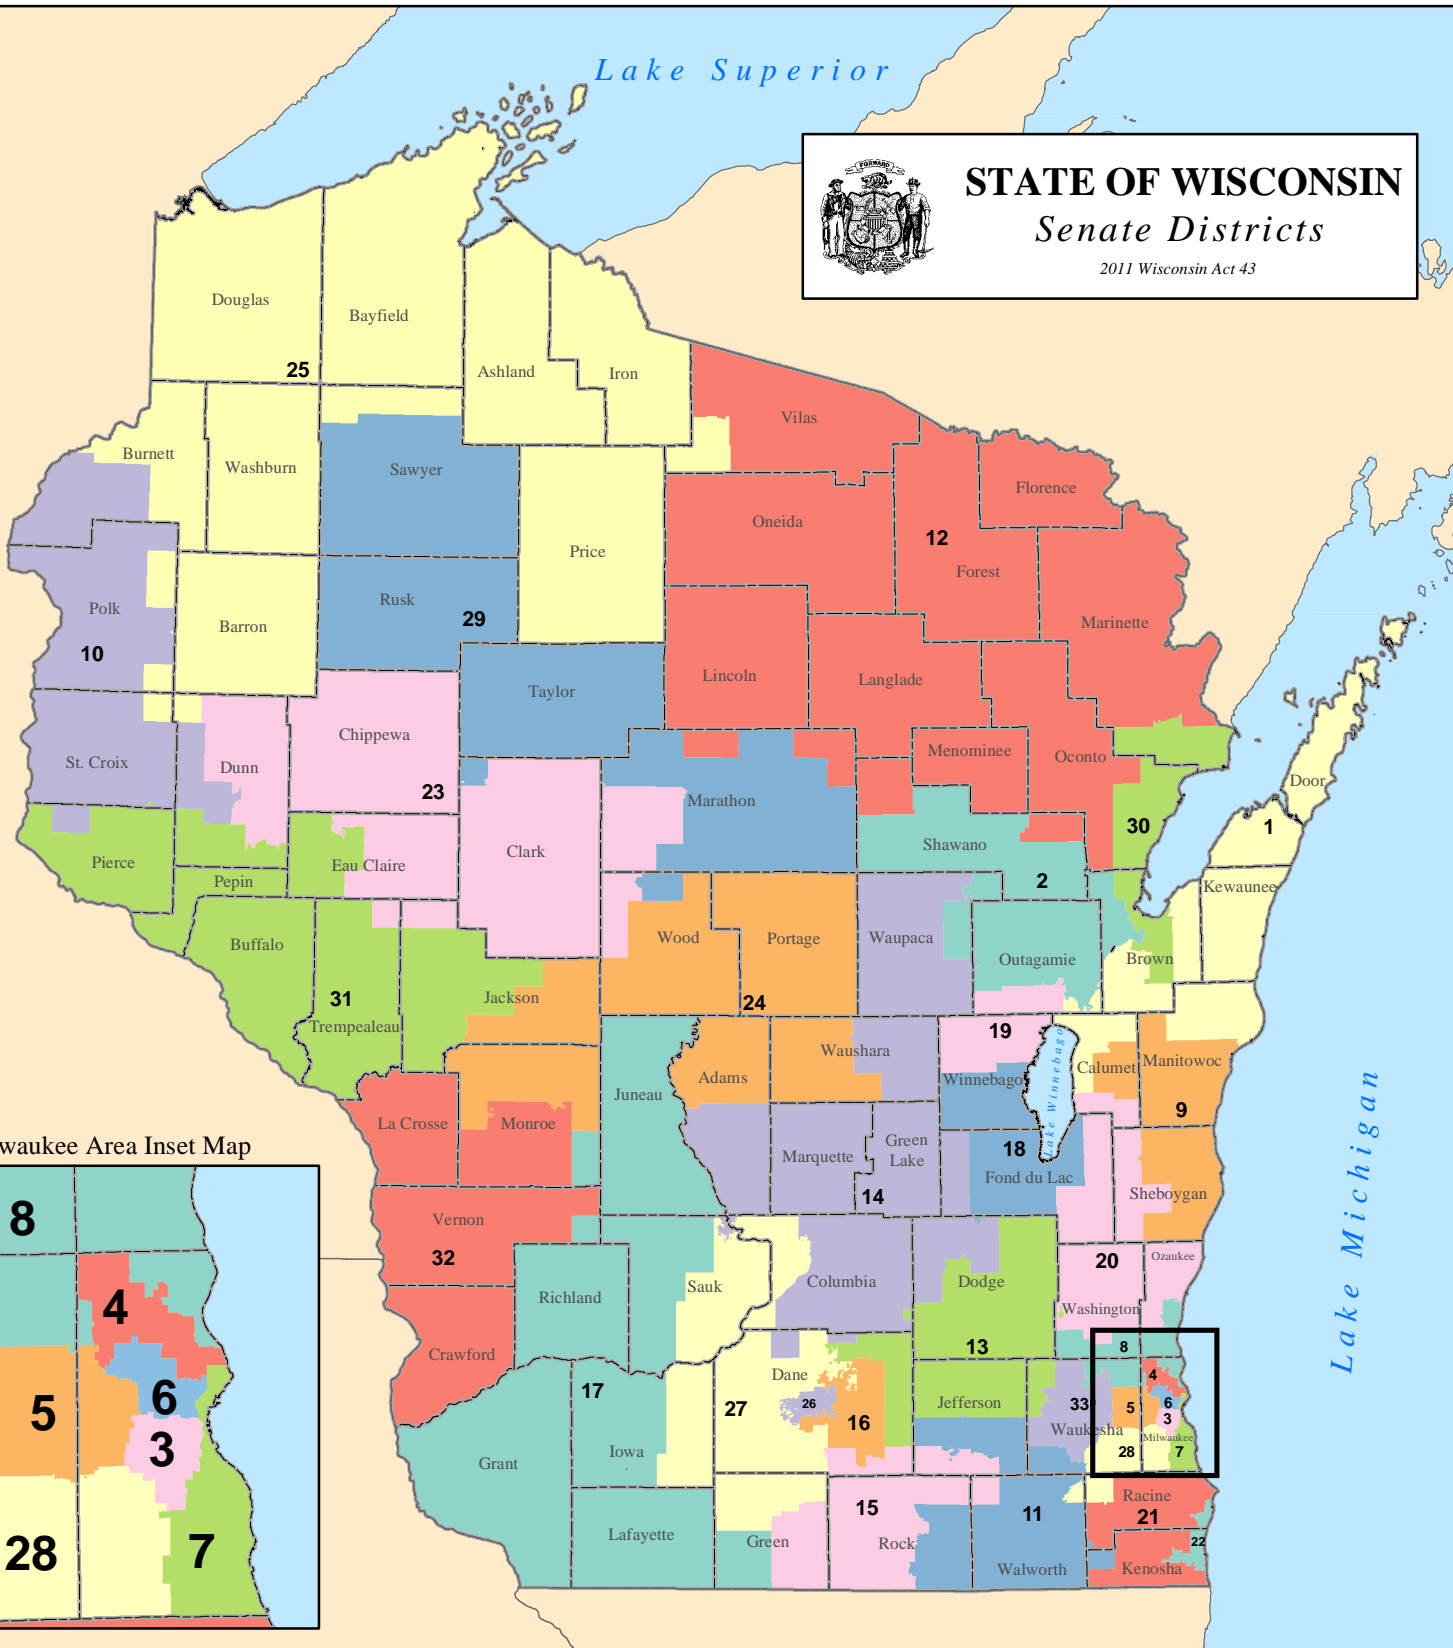

Lake Superior

STATE OF WISCONSIN
Senate Districts
 2011 Wisconsin Act 43

Milwaukee Area Inset Map

Source: US Census TIGER 2010 data
Projection: WTM 83/91

Notes: Senate Districts are comprised of three consecutive Assembly Districts.

Legislative Technology Services Bureau
 17 West Main Street, Suite 200
 Madison, WI 53703-3305
 (608) 283-1830
www.legis.wisconsin.gov/ltsb/gis

2017 - 2018 WISCONSIN SENATORS

(1) Frank Lasee	(12) Tom Tiffany	(23) Terry Moulton
(2) Robert Cowles	(13) Scott Fitzgerald	(24) Patrick Testin
(3) Tim Carpenter	(14) Luther Olsen	(25) Janet Bewley
(4) Lena Taylor	(15) Janis Ringhand	(26) Fred Risser
(5) Leah Vukmir	(16) Mark Miller	(27) Jon Erpenbach
(6) LaTonya Johnson	(17) Howard Marklein	(28) David Craig
(7) Chris Larson	(18) Dan Feyen	(29) Jerry Petrowski
(8) Alberta Darling	(19) Roger Roth	(30) Dave Hansen
(9) Devin LeMahieu	(20) Duey Stroebel	(31) Kathleen Vinehout
(10) Sheila Harsdorf	(21) Van Wanggaard	(32) Jennifer Shilling
(11) Stephen Nass	(22) Robert Wirch	(33) Chris Kapenga