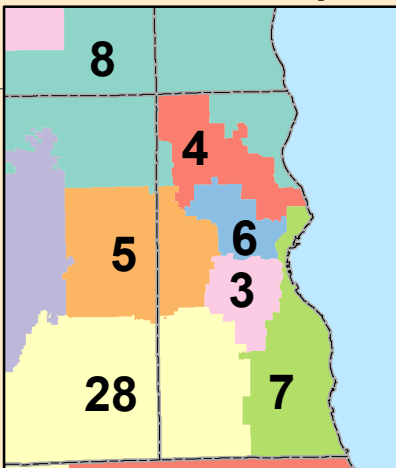

# STATE OF WISCONSIN

## Senate Districts

2011 Wisconsin Act 43

Milwaukee Area Inset Map

Source: US Census TIGER 2010 data  
Projection: WTM 83/91

Notes: Senate Districts are comprised of three consecutive Assembly Districts.

Legislative Technology Services Bureau  
17 West Main Street, Suite 200  
Madison, WI 53703-3305  
(608) 283-1830  
[www.legis.wisconsin.gov/ltsb/gis](http://www.legis.wisconsin.gov/ltsb/gis)

0 20 40 Miles