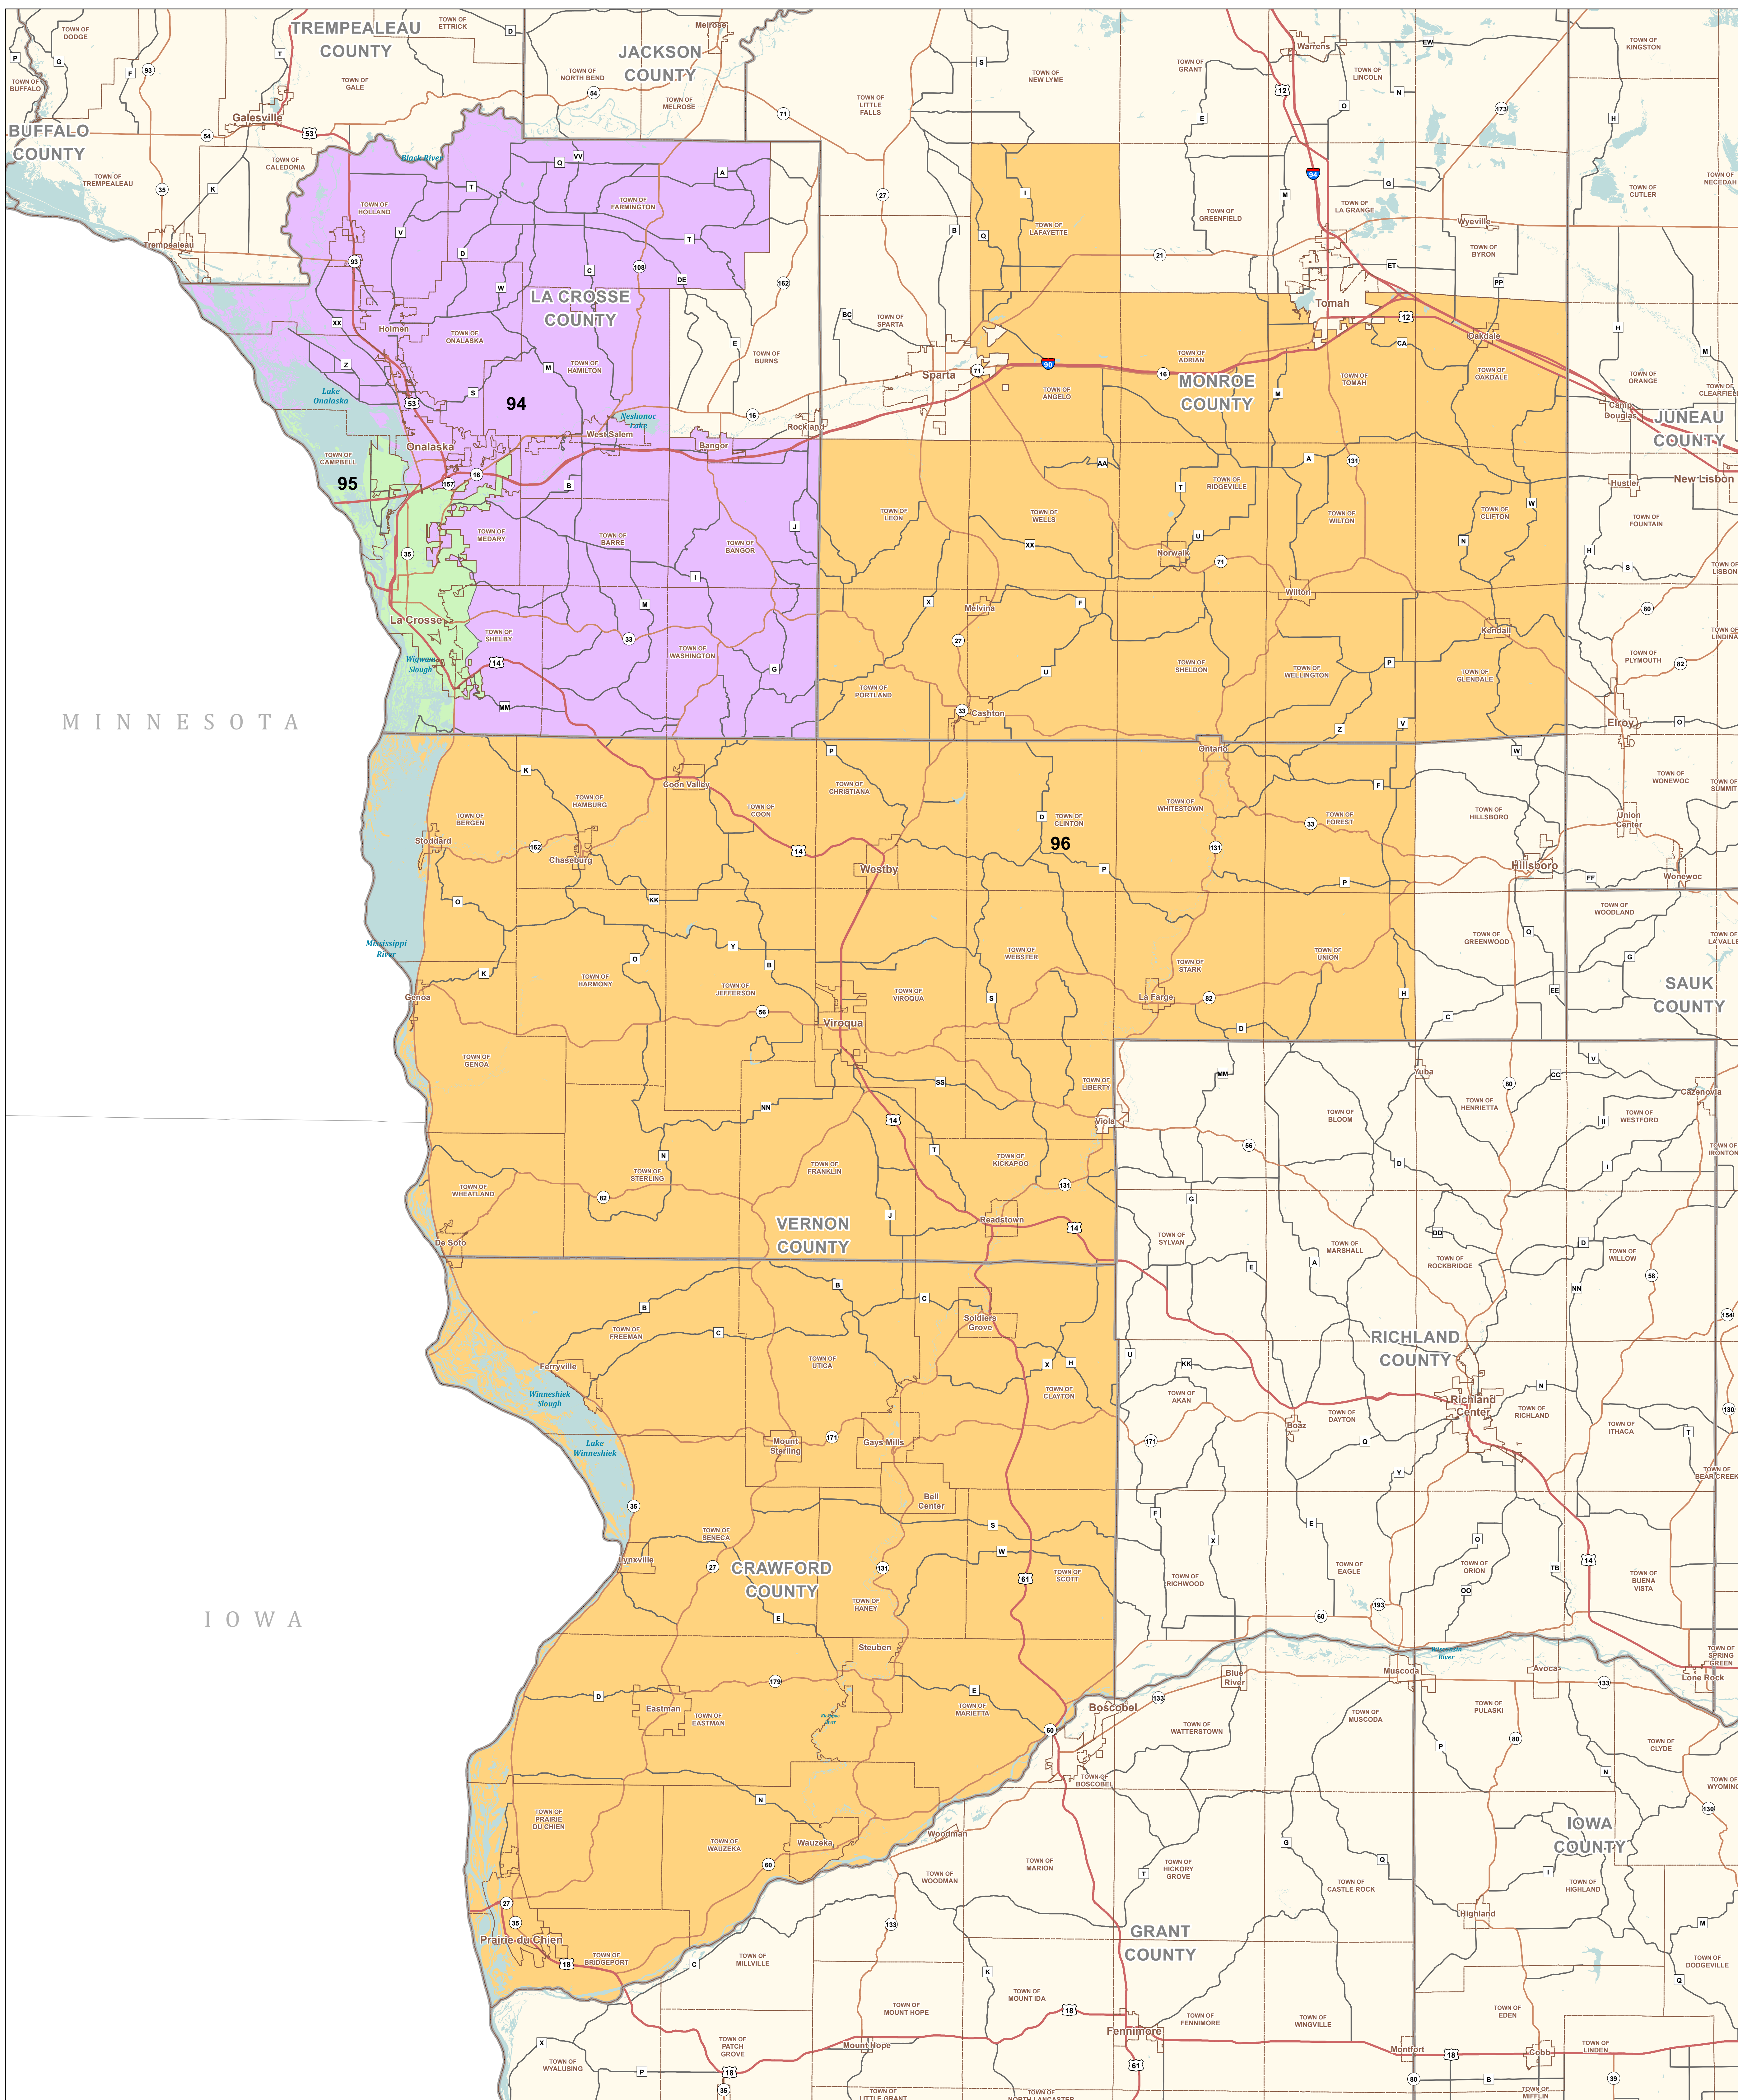

Senate District 32

STATE OF WISCONSIN

MINNESOTA

IOWA

- Interstate/U.S. Hwy
- State Hwy
- County Hwy
- Cities, Towns, Villages
- Counties
- Water Bodies

1. **Senate District 32**
2. Assembly District 94
   - Assembly District 95
   - Assembly District 96

Legislative Technology Services Bureau
Madison, WI 53703
(608) 283-1830
www.legis.wisconsin.gov/ltsb/gis