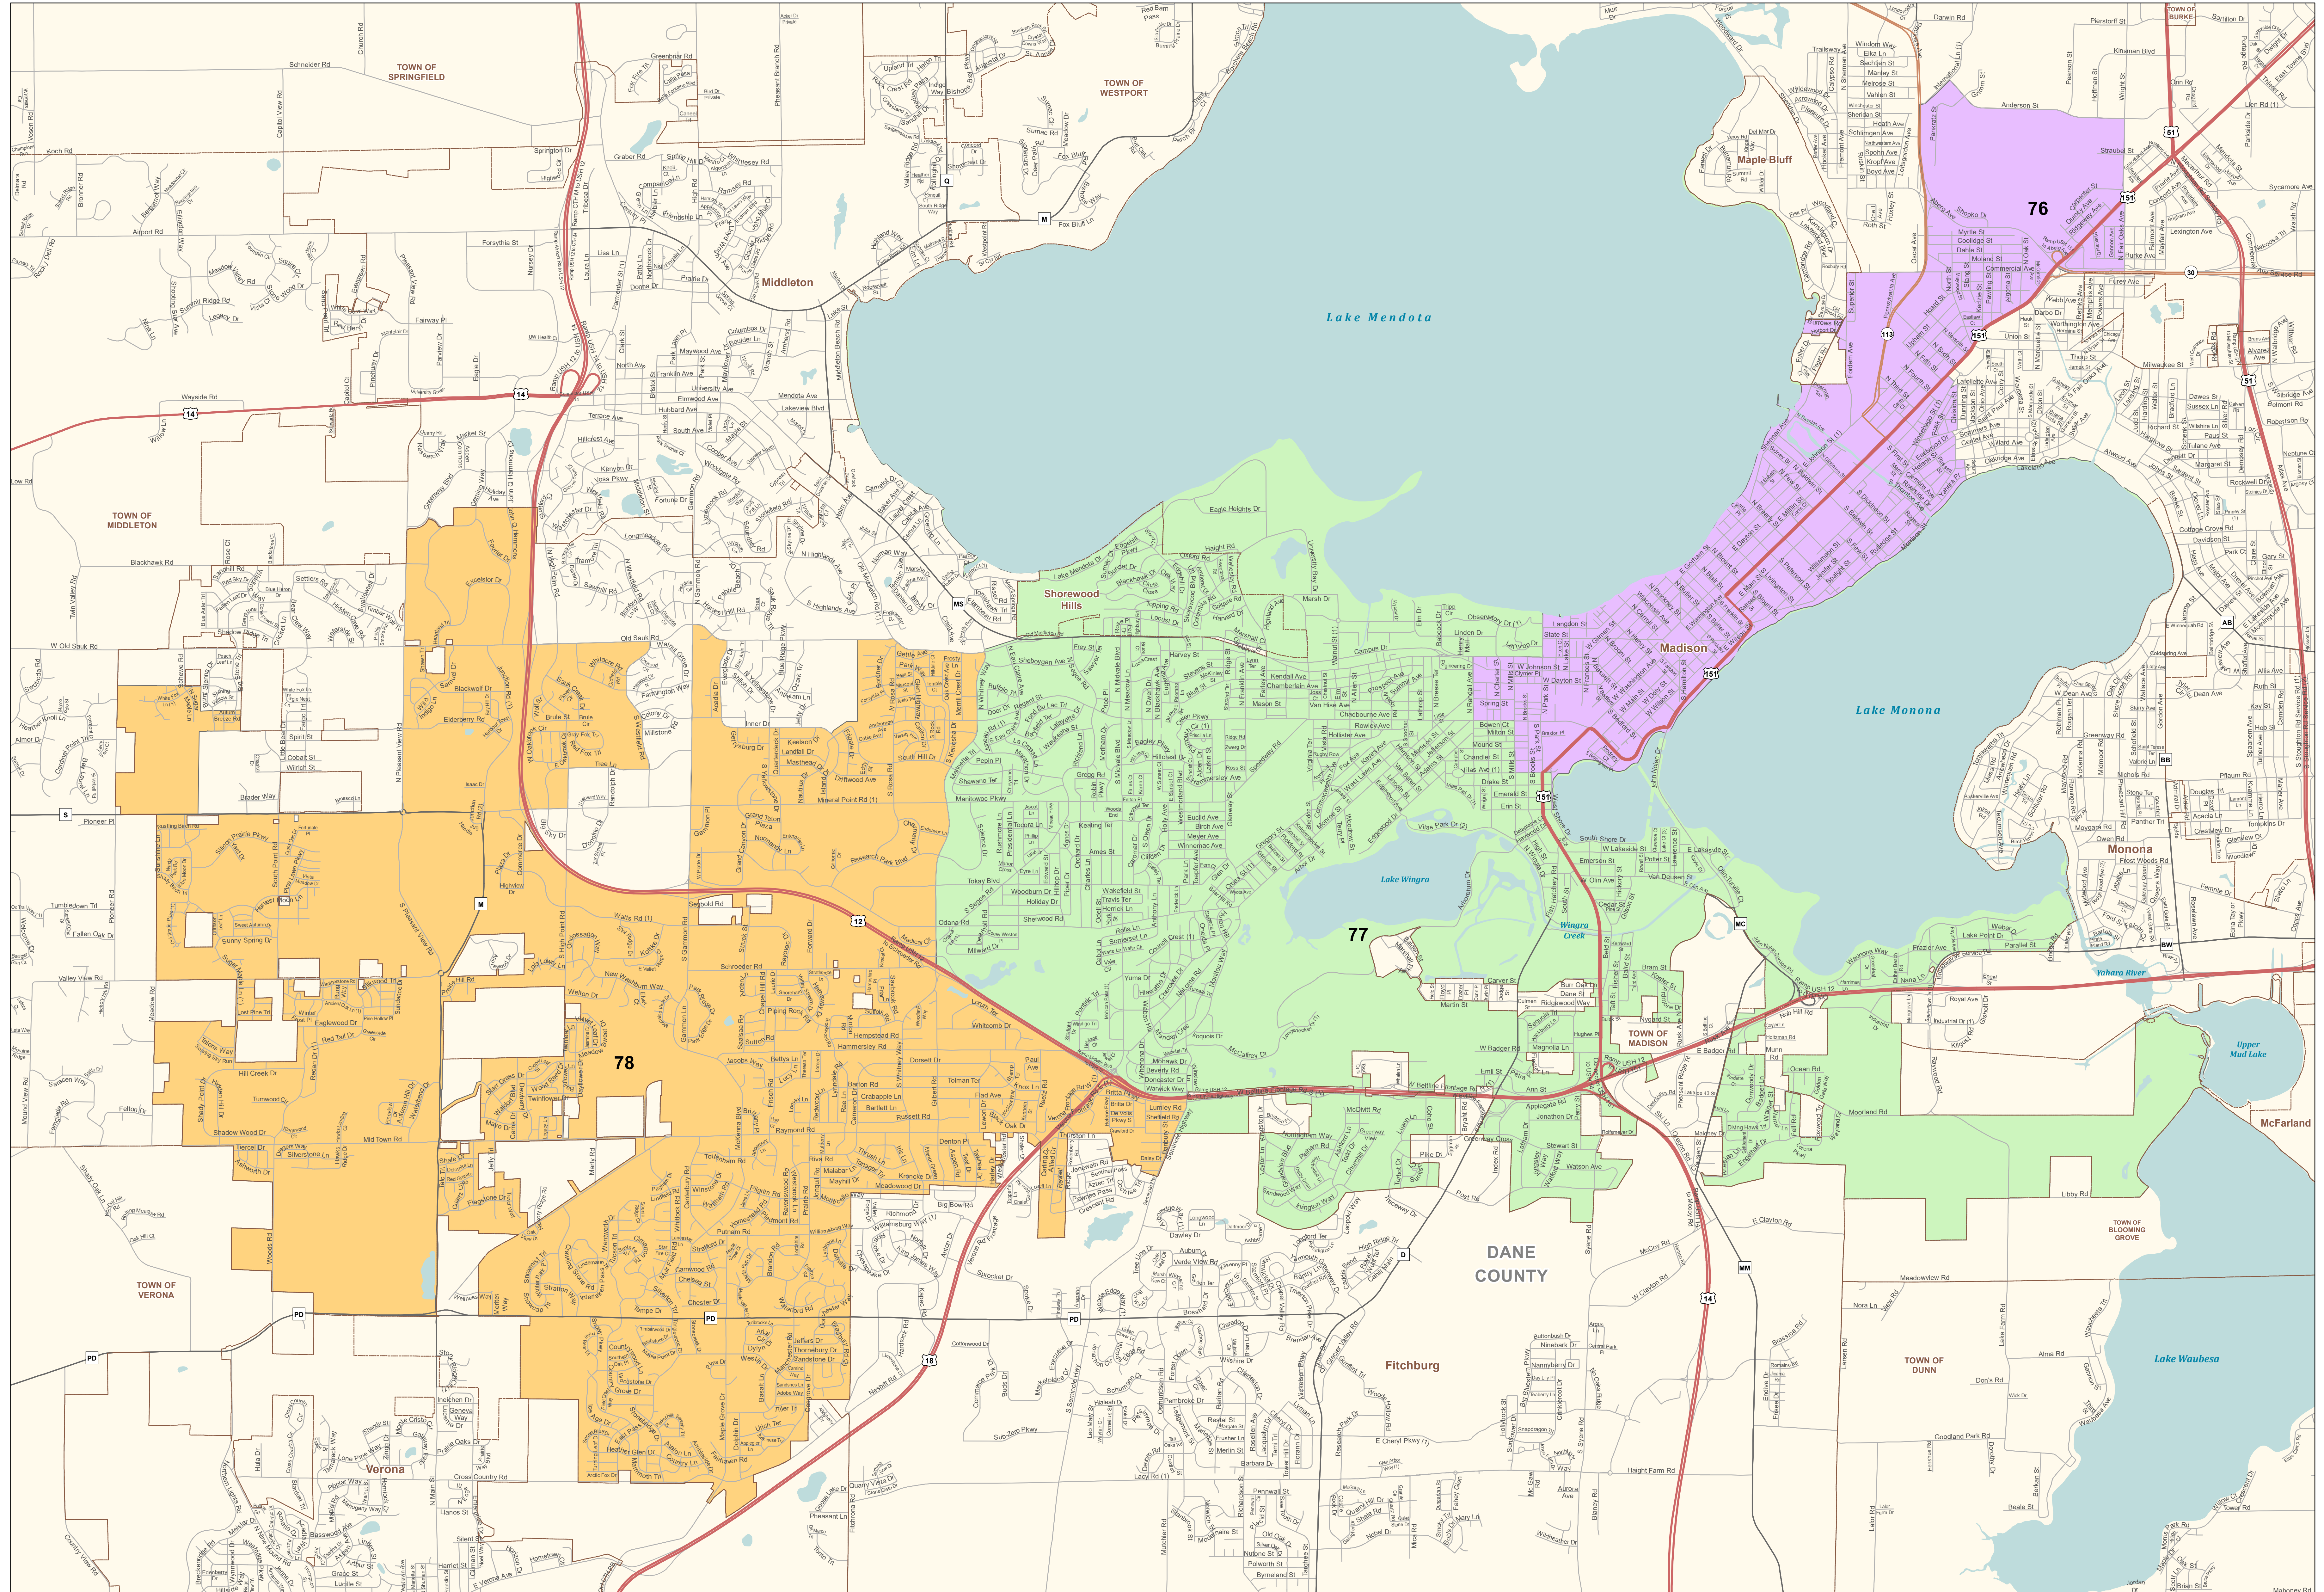

Senate District 26

STATE OF WISCONSIN

- Interstate/U.S. Hwy
- State Hwy
- County Hwy
- Cities, Towns, Villages
- Counties
- Water Bodies

- Senate District 26
- Assembly District 76
- Assembly District 77
- Assembly District 78

Legislative Technology Services Bureau
Madison, WI 53703
(608) 283-1830
www.legis.wisconsin.gov/ltsb/gis