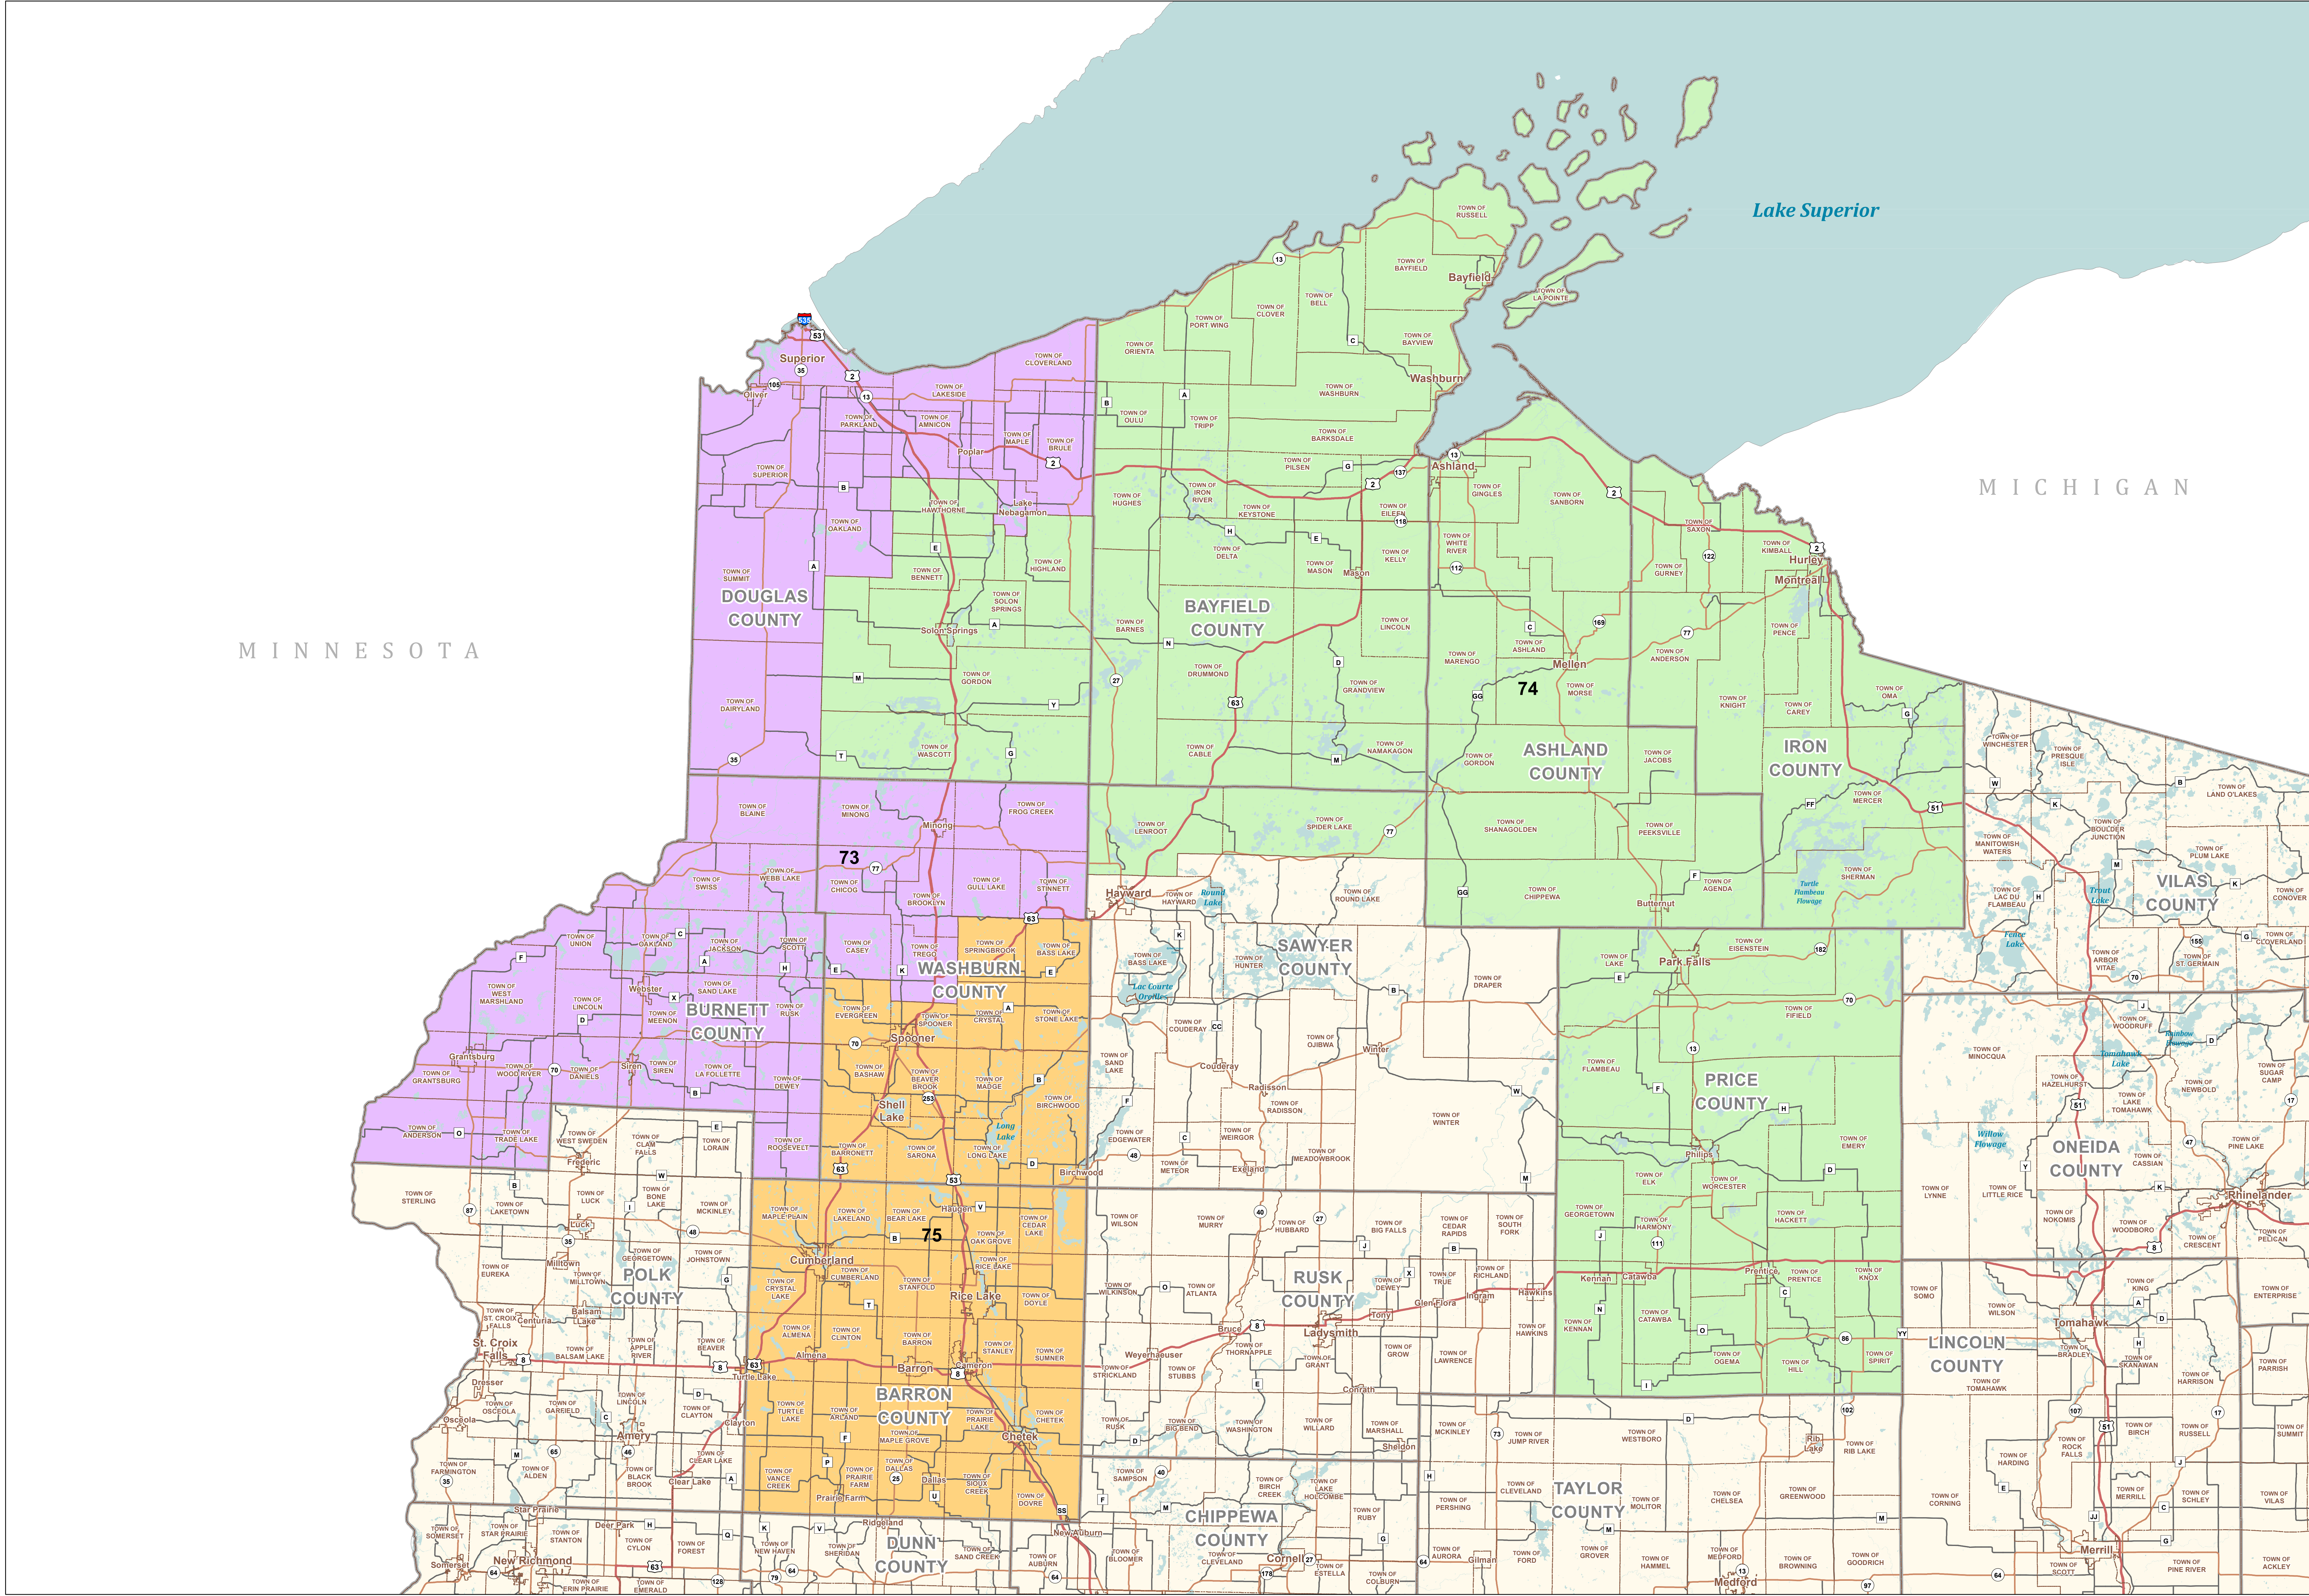

Senate District 25

STATE OF WISCONSIN

MINNESOTA

MICHIGAN

- Interstate/U.S. Hwy
- State Hwy
- County Hwy
- Cities, Towns, Villages
- Counties
- Water Bodies

- **Senate District 25**
- Assembly District 73
- Assembly District 74
- Assembly District 75

Legislative Technology Services Bureau
Madison, WI 53703
(608) 283-1830
www.legis.wisconsin.gov/ltsb/gis