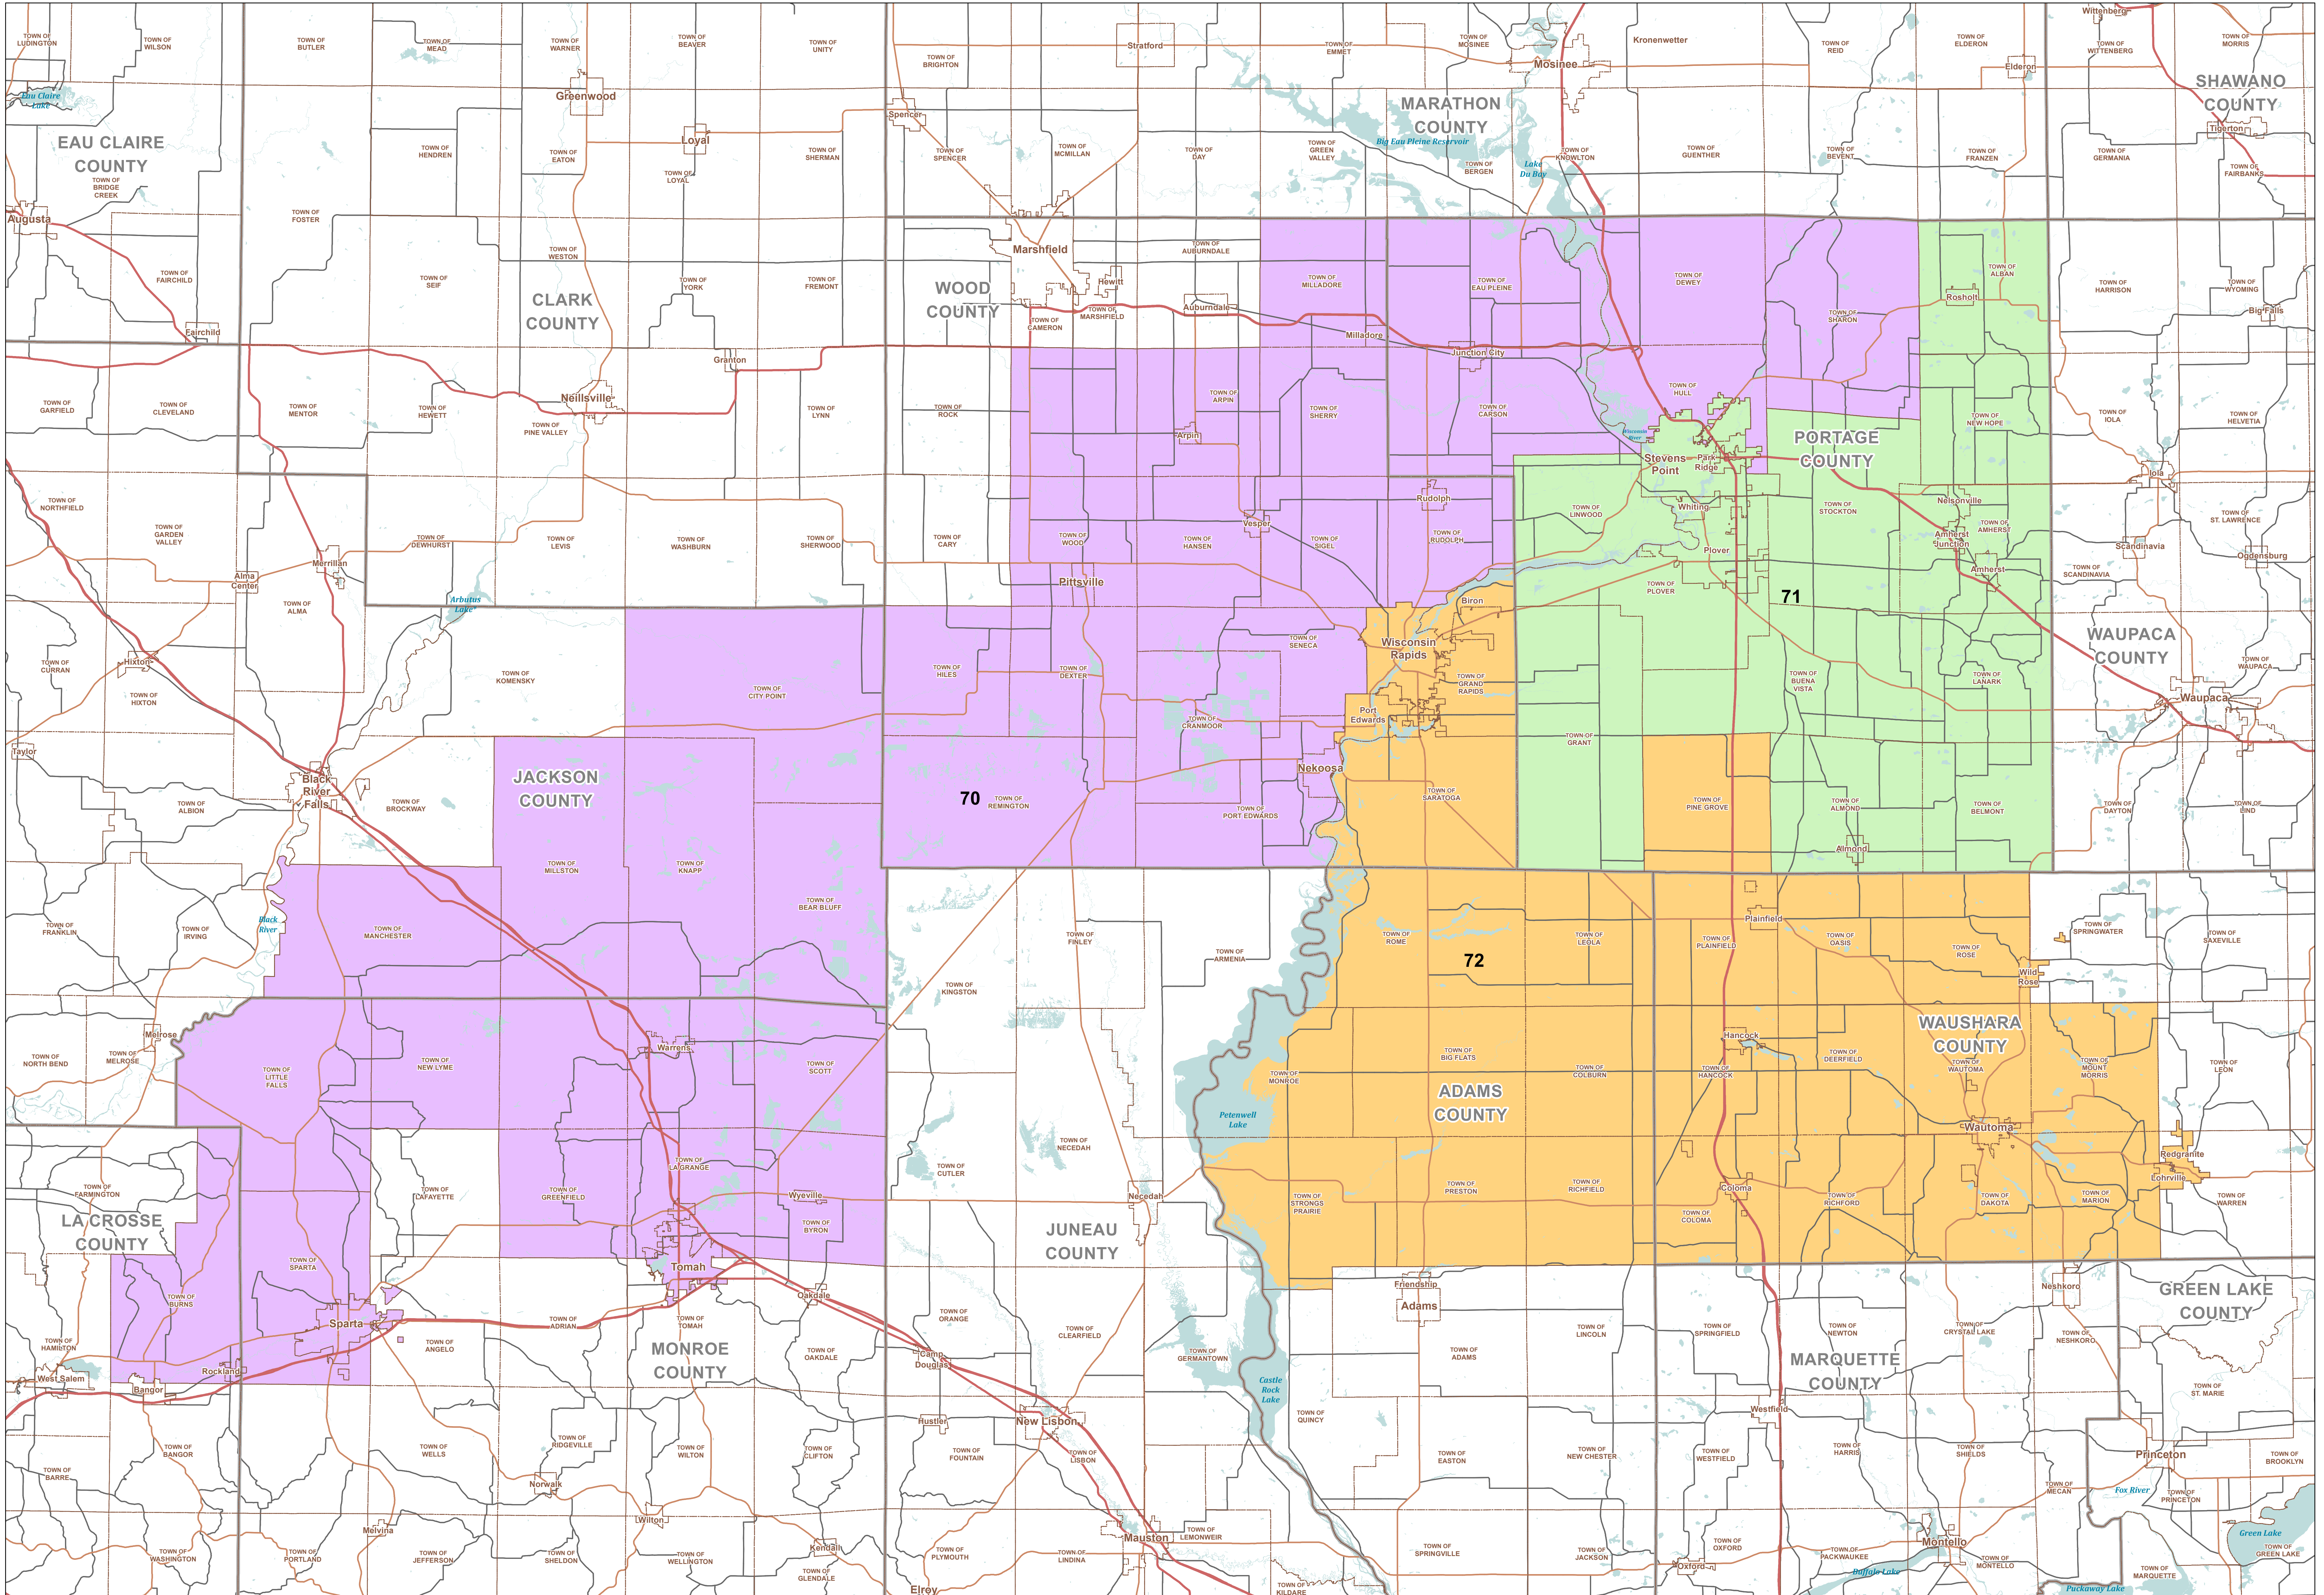

Senate District 24

STATE OF WISCONSIN

- Interstate/U.S. Hwy
- State Hwy
- County Hwy
- Cities, Towns, Villages
- Counties
- Water Bodies

- **Senate District 24**
- Assembly District 70
- Assembly District 71
- Assembly District 72
- Assembly District 73

Legislative Technology Services Bureau
Madison, WI 53703
(608) 283-1830
www.legis.wisconsin.gov/ltsb/gis