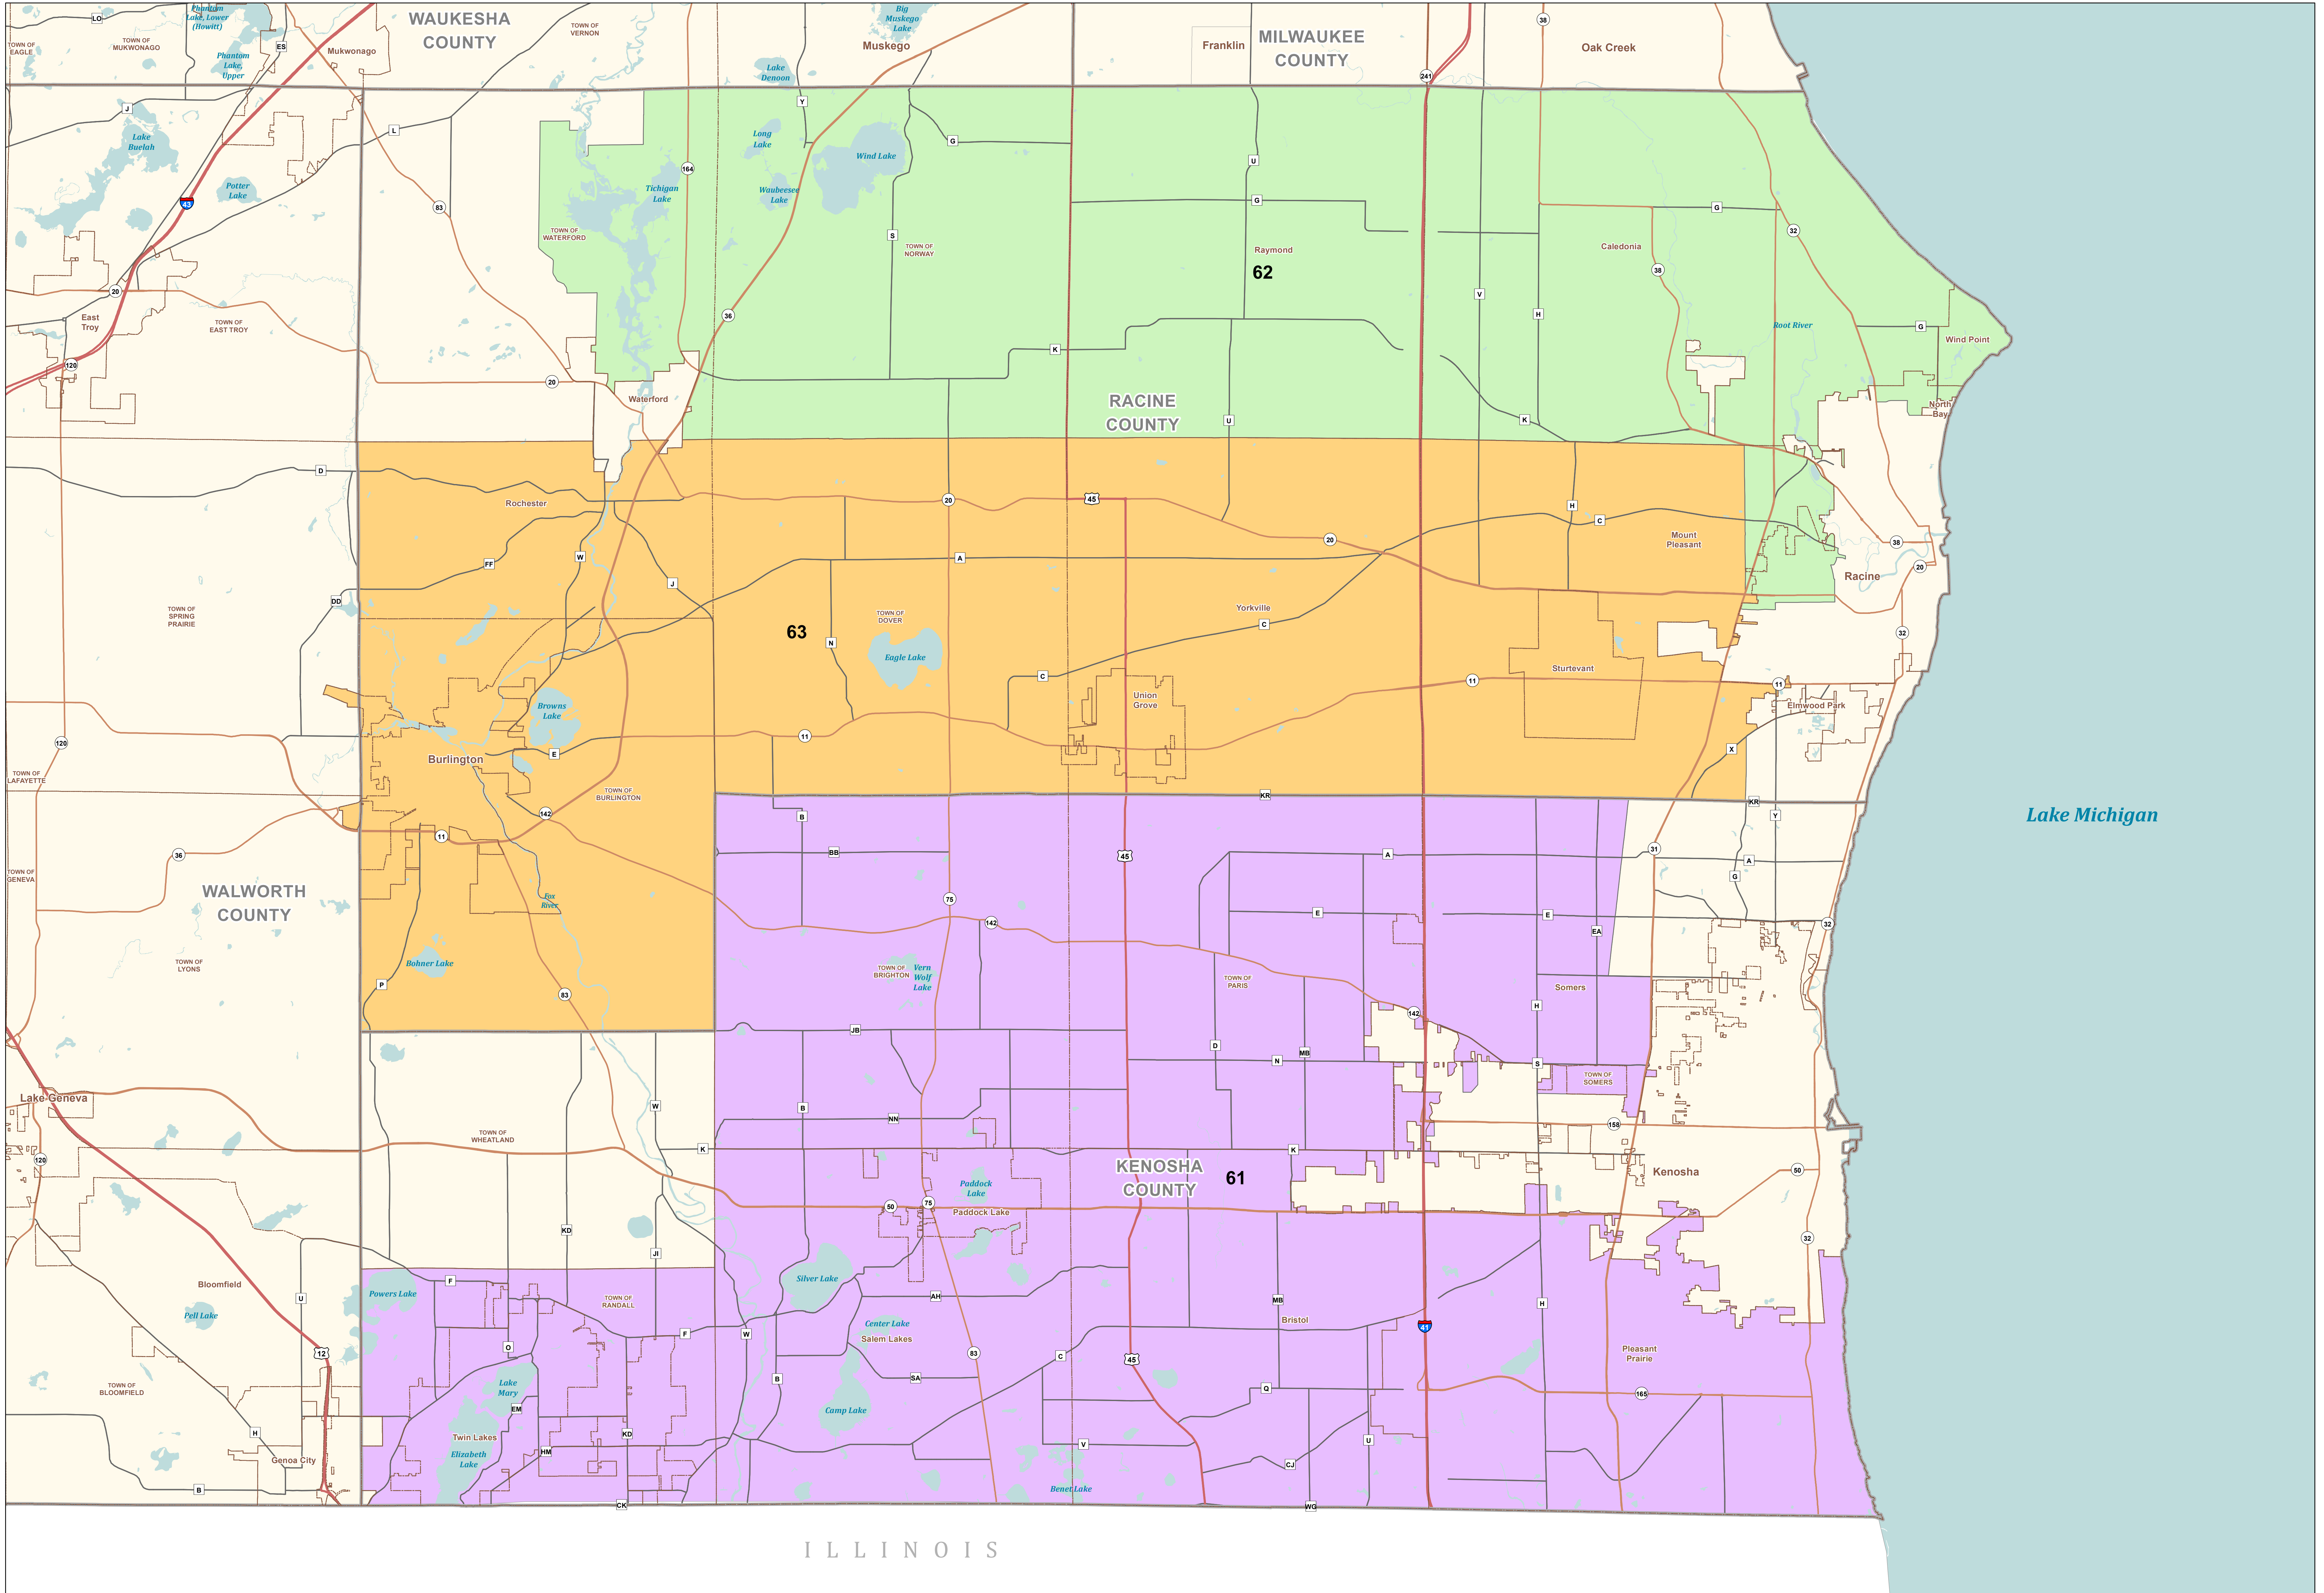

Senate District 21

STATE OF WISCONSIN

- Interstate/U.S. Hwy
- State Hwy
- County Hwy
- Cities, Towns, Villages
- Counties
- Water Bodies

- **Senate District 21**
- Assembly District 61
- Assembly District 62
- Assembly District 63

Legislative Technology Services Bureau
Madison, WI 53703
(608) 283-1830
www.legis.wisconsin.gov/ltsb/gis