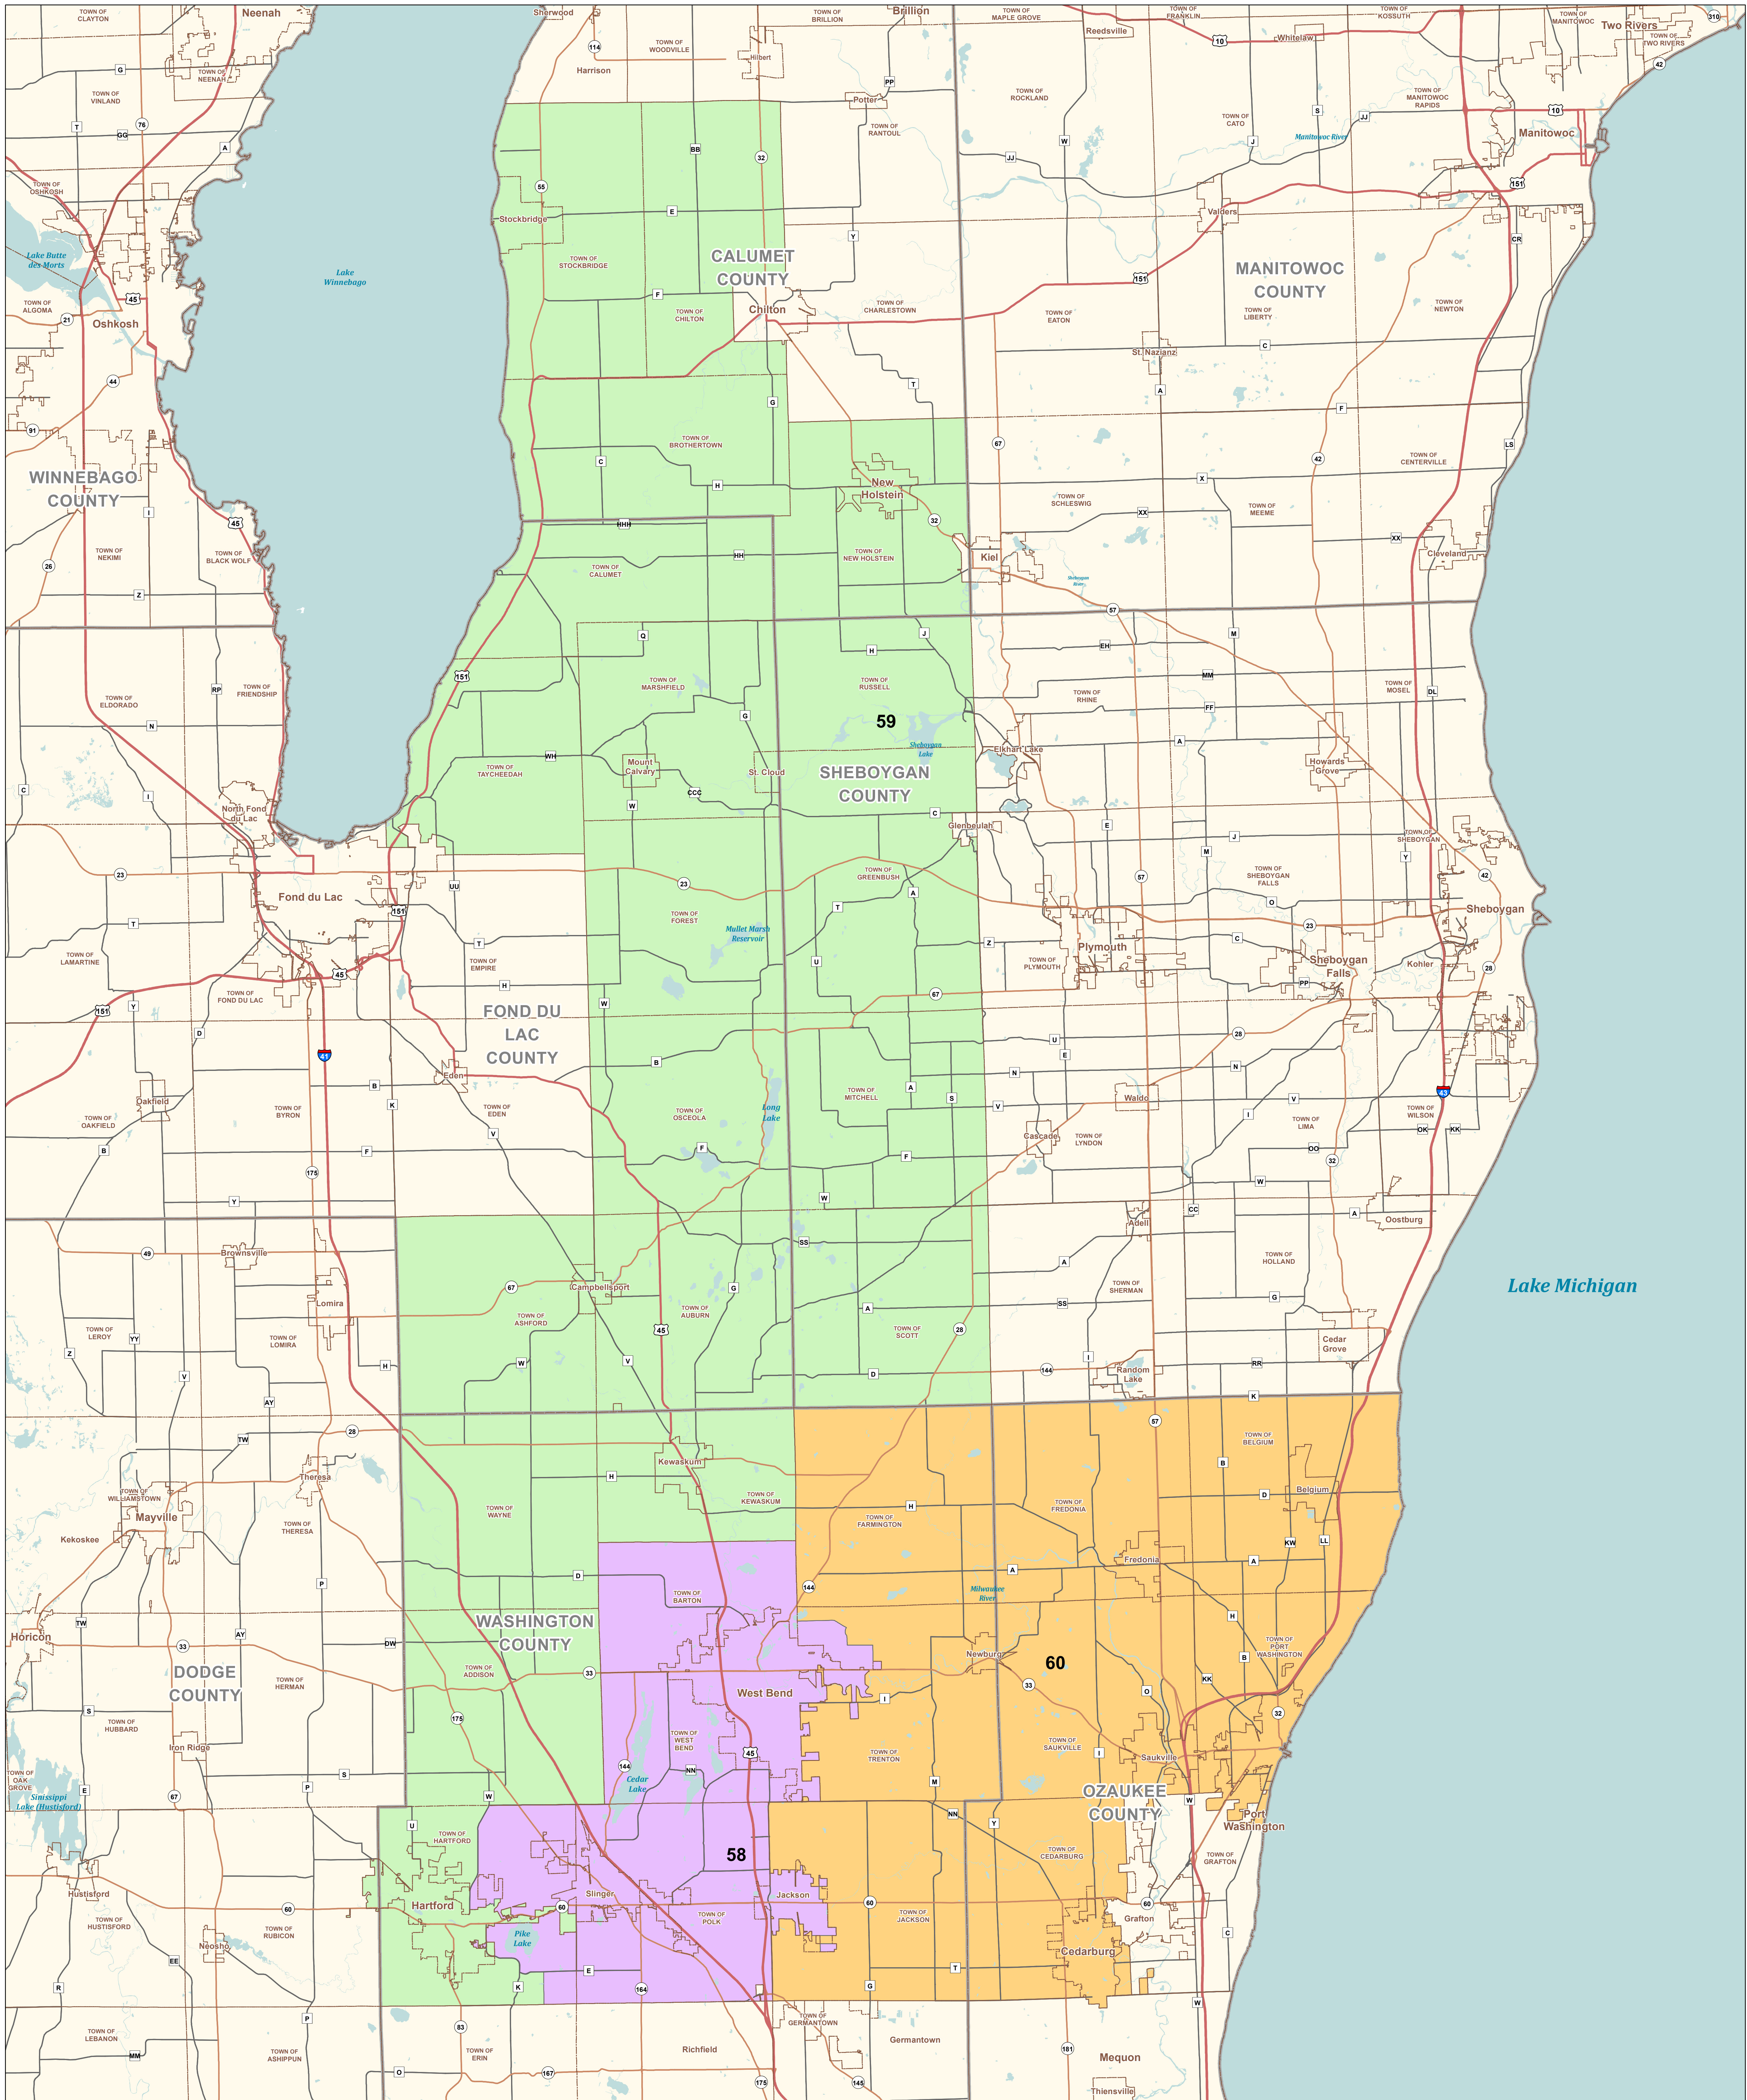

Senate District 20

STATE OF WISCONSIN

Interstate/U.S. Hwy
State Hwy
County Hwy
Cities, Towns, Villages
Counties
Water Bodies

Senate District 20
Assembly District 58
Assembly District 59
Assembly District 60

Legislative Technology Services Bureau
Madison, WI 53703
(608) 283-1830
www.legis.wisconsin.gov/ltsb/gis