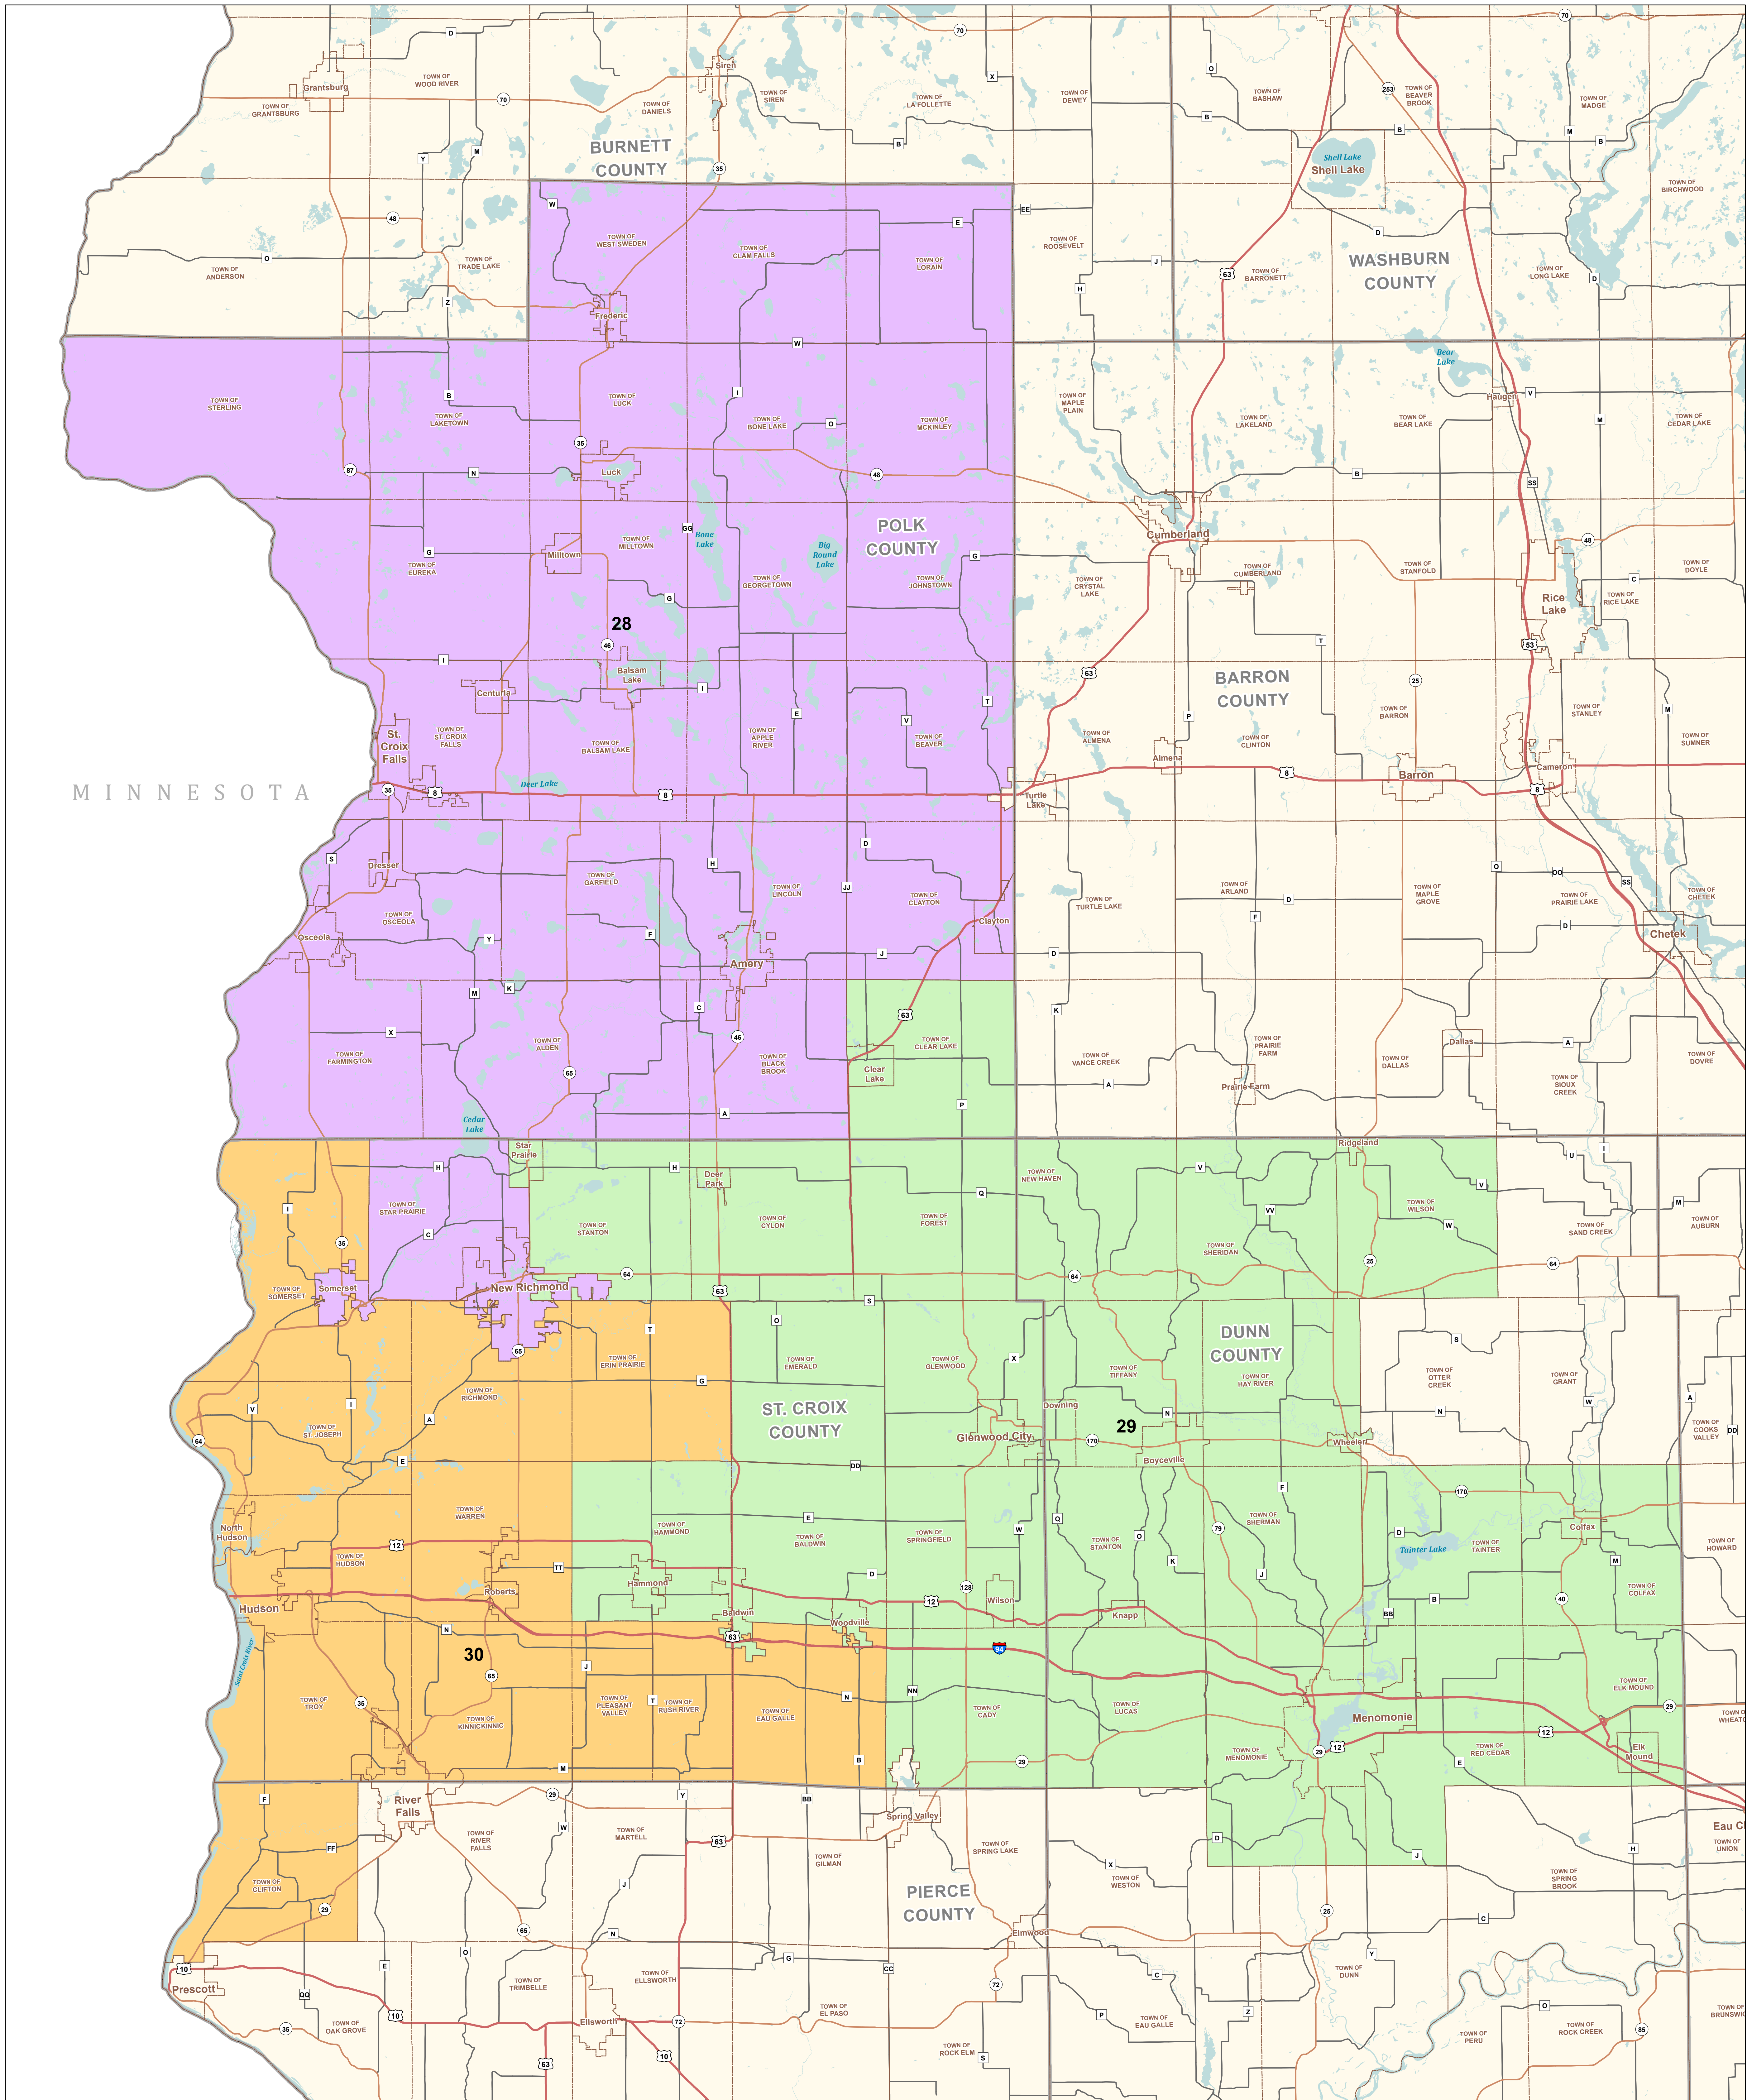

Senate District 10

STATE OF WISCONSIN

Interstate/U.S. Hwy
State Hwy
County Hwy
Cities, Towns, Villages
Counties
Water Bodies

Senate District 10
Assembly District 28
Assembly District 29
Assembly District 30

Legislative Technology Services Bureau
Madison, WI 53703
(608) 283-1830
www.legis.wisconsin.gov/ltsb/gis