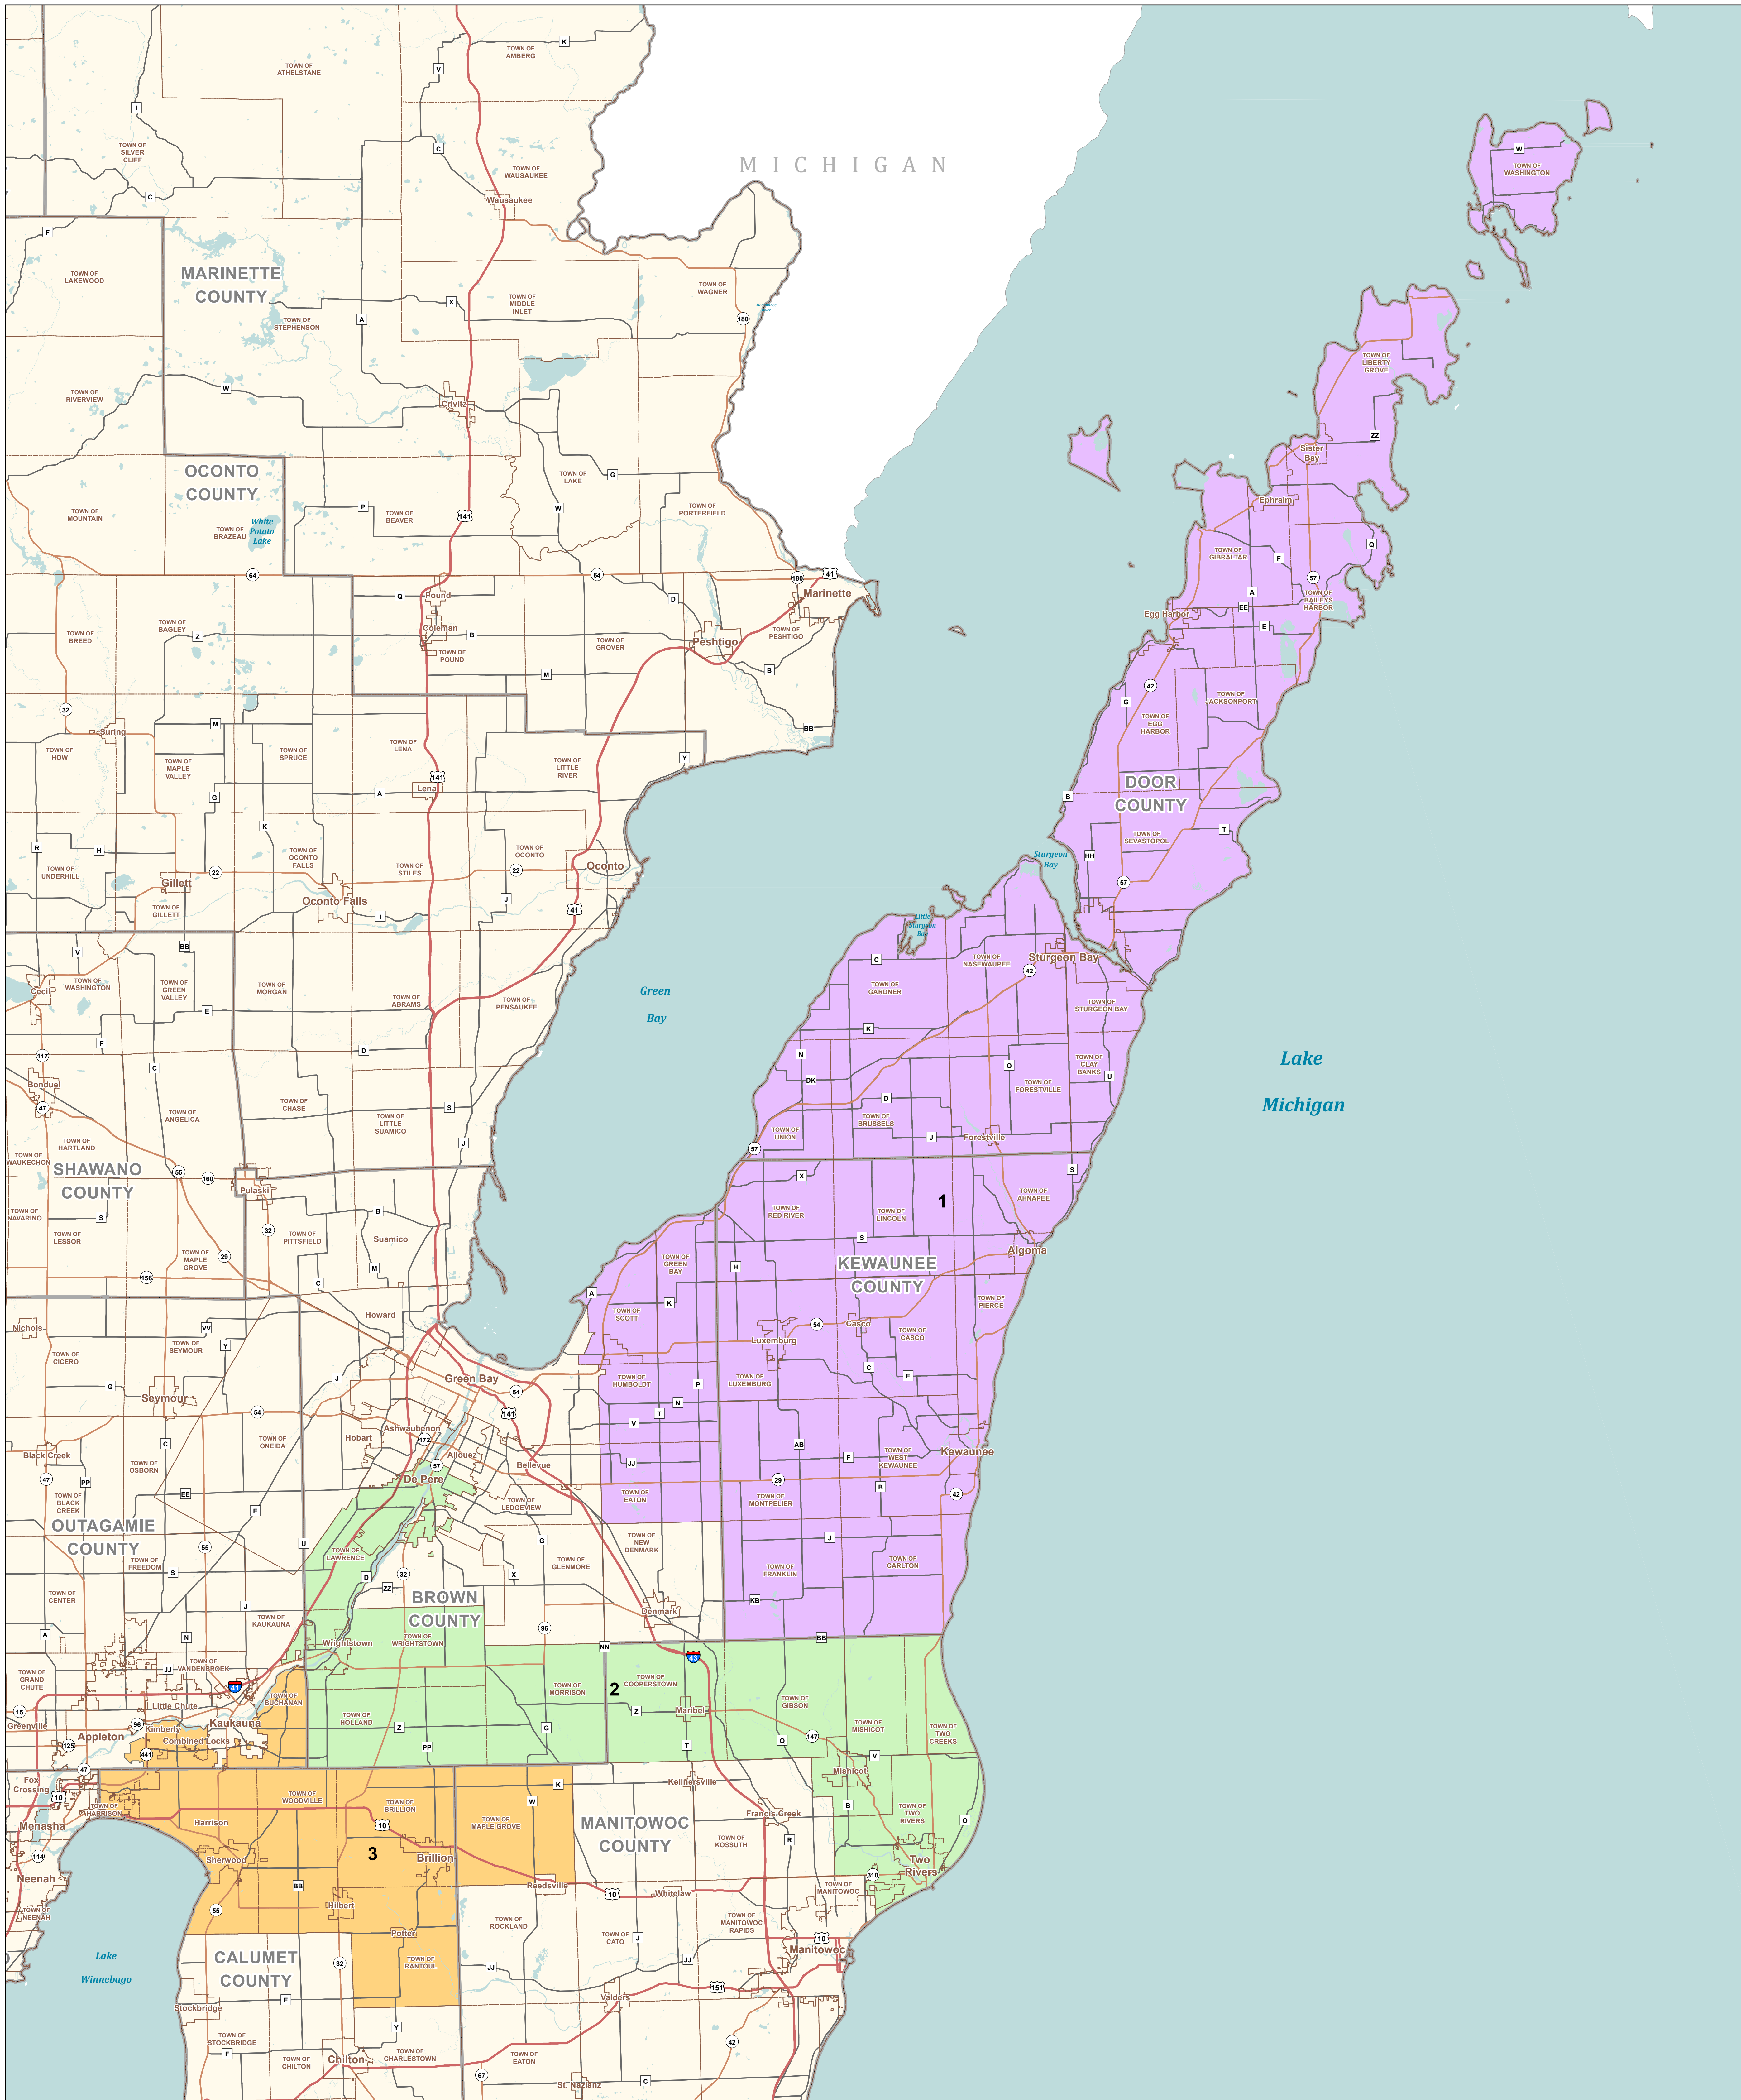

Senate District 1

STATE OF WISCONSIN

- Interstate/U.S. Hwy
- State Hwy
- County Hwy
- Cities, Towns, Villages
- Counties
- Water Bodies

Senate District 1

- Assembly District 1
- Assembly District 2
- Assembly District 3

Legislative Technology Services Bureau
Madison, WI 53703
(608) 283-1830
www.legis.wisconsin.gov/ltsb/gis