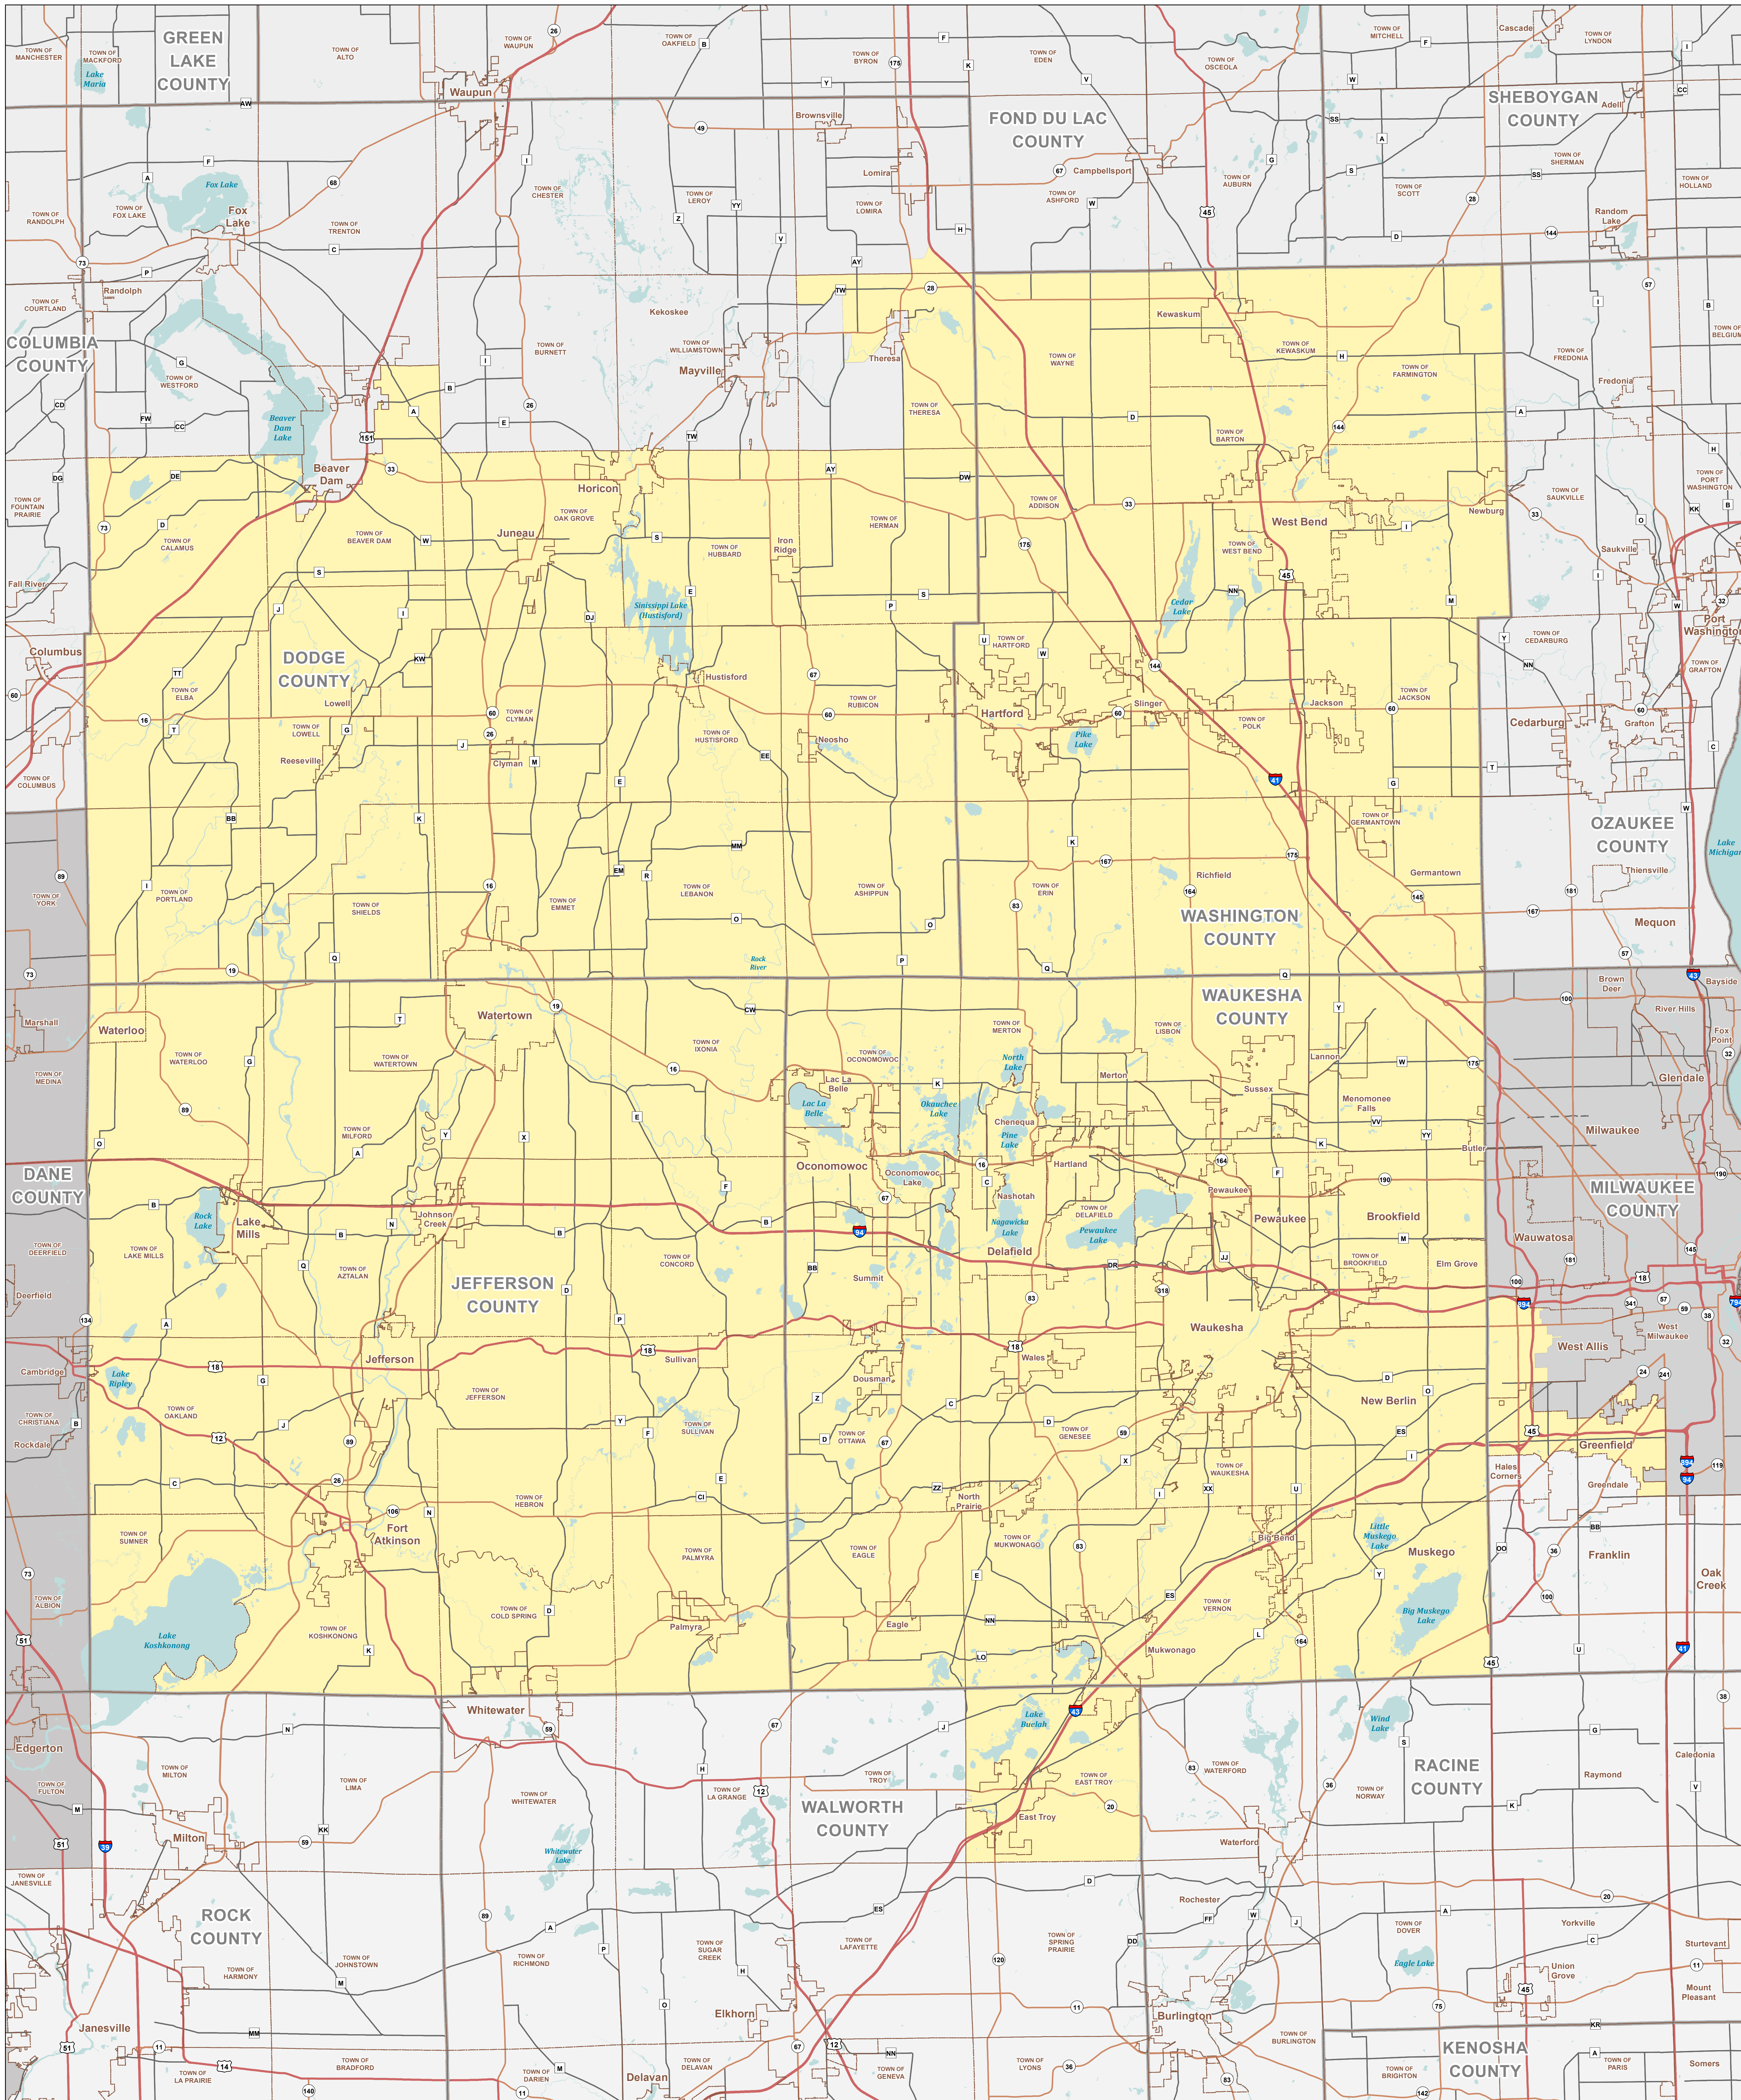

Congressional District 5

STATE OF WISCONSIN

- Interstate/U.S. Hwy
- State Hwy
- County Hwy
- Congressional District 5
- Water Bodies
- Cities, Towns, Villages
- Surrounding Districts
- Counties

Legislative Technology Services Bureau
Madison, WI 53703
(608) 283-1830
www.legis.wisconsin.gov/ltsb/gis