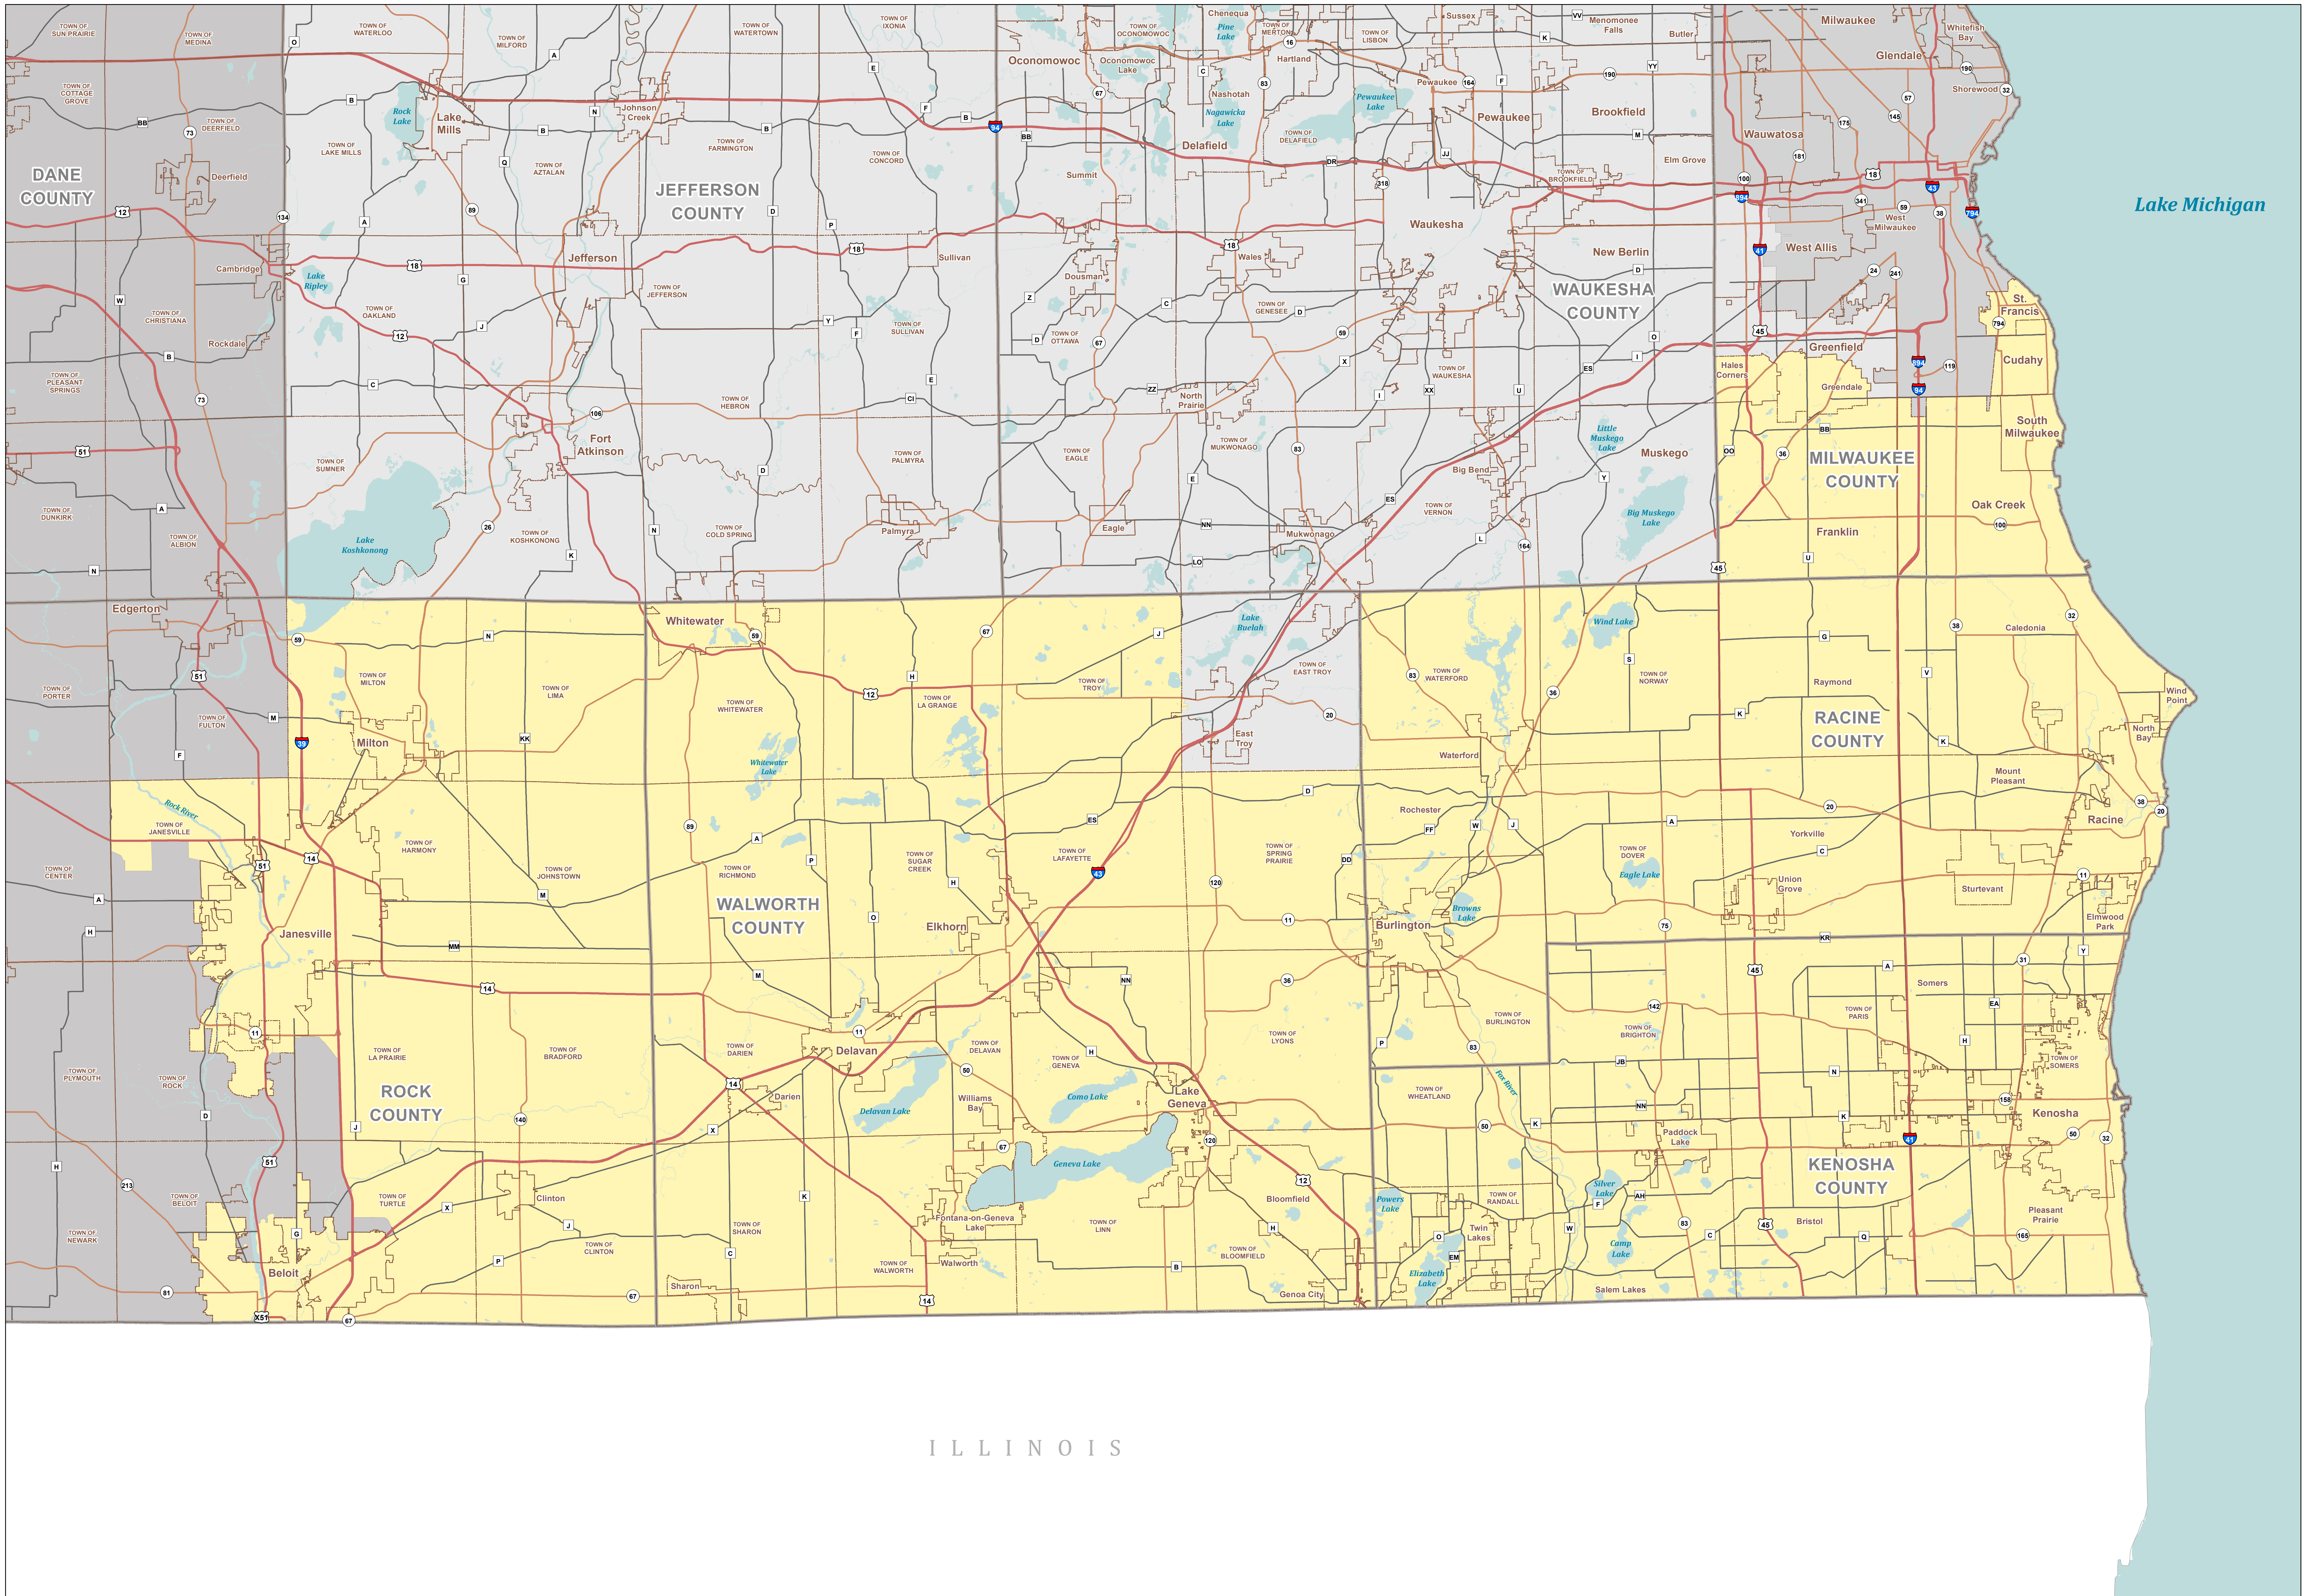

Congressional District 1

STATE OF WISCONSIN

- Interstate/U.S. Hwy
- State Hwy
- County Hwy
- Congressional District 1
- Water Bodies
- Cities, Towns, Villages
- Surrounding Districts
- Counties

Legislative Technology Services Bureau
Madison, WI 53703
(608) 283-1830
www.legis.wisconsin.gov/ltsb/gis